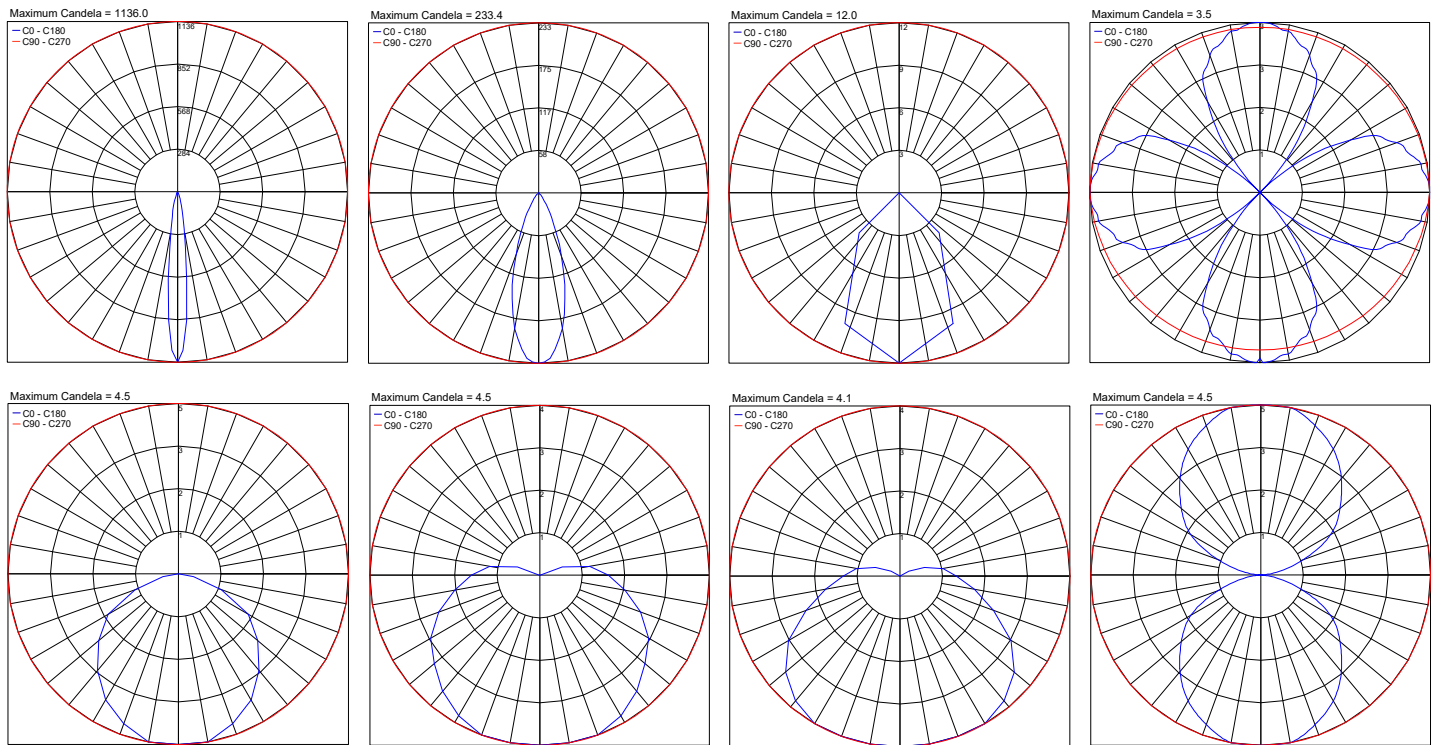

Fixture Dimensions

Spot - Flood - Diffuse - Medium

**See page 2
for other dimensions**

ORDERING INFORMATION

Example: LNMI20IPTFHB7Z.US. Accessories / Power Supplies ordered separately.

LNMI20IPT			B7Z		US
Model No.	Optics	CCT		Finish	
LNMI20IPT	S - Spot 12° F - Flood 35° D - Diffuse 80° X - 360° T - 180° V - 120° 7 - Double 120° 9 - Quadruple	H - 3000K N - 4000K	B7Z	H - Gray L - Graphite	US

180°

360°

Double 120°

Quadruple

Job Name/Date:

Fixture Type Designation:

PHOTOMETRIC DATA

Note: All photometric data is 3000K