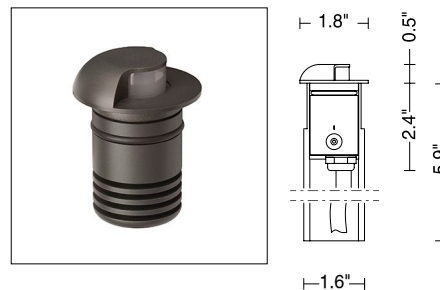

MIRA 45 is a recessed LED uplight suitable for outdoor installation on paths, walkways or access corridors of all kinds. It is available with seven different optics - spot, flood, diffuse, 360°, 180°, 120° single version, 120° with double light beam and quadruple - and 2 standard finishes, gray or graphite. Also available for wall installation.

TECHNICAL DATA

Wattage	2W
Power Supply	Remote 24VDC, not included. See page 2.
Construction	Body: Extruded Aluminum Lens: Extra Clear or Frosted Tempered Glass
CCT	3000K, 4000K
BUG Rating	B0-U1-G0 (Quadruple) B0-U2-G0 (Double 120°, 120°, 180°, 360°, D) B0-U3-G0 (Flood, Spot)
CRI	>90
Delivered Lumens	118 lm (3000K, Spot) 102 lm (3000K, Flood) 17 lm (3000K, Diffuse)
Efficacy	59 lm/W (3000K, Spot) 51 lm/W (3000K, Flood) 8.5 lm/W (3000K, Diffuse)
Optics	8 Standard, See Below
Finishes	Gray, Graphite
Fixture Dimensions	Ø1.7" x 5.9"
Lumen Maintenance	L70 >50,000hrs (Ta 40°C)
Color Consistency	3-Step MacAdam
IP Rating	IP67
Impact Resistance	IK08

For other power supply options consult factory.

ACCESSORIES - Installation

(included)

3.28' (1 m) length cable -05RN-F

Housing Box

Also available: Single Connection IP68

VARIATIONS

120°

180°

360°

Double 120°

Quadruple

Job Name/Date:

Fixture Type Designation:

PHOTOMETRIC DATA

Note: All photometric data is 3000K