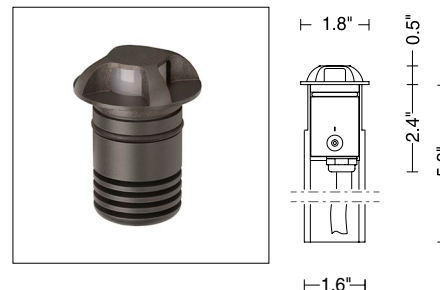

MIRA 45 is a recessed LED uplight suitable for outdoor installation on paths, walkways or access corridors of all kinds. It is available with seven different optics - spot, flood, diffuse, 360°, 180°, 120° single version, 120° with double light beam and quadruple - and 2 standard finishes, gray or graphite. Also available for wall installation.

TECHNICAL DATA

Wattage	2W
Power Supply	Remote 24VDC, not included. See page 2.
Construction	Body: Extruded Aluminum Lens: Extra Clear or Frosted Tempered Glass
CCT	3000K, 4000K
BUG Rating	B0-U1-G0 (Quadruple) B0-U2-G0 (Double 120°, 120°, 180°, 360°, D) B0-U3-G0 (Flood, Spot)
CRI	>90
Delivered Lumens	118 lm (3000K, Spot) 102 lm (3000K, Flood) 17 lm (3000K, Diffuse)
Efficacy	59 lm/W (3000K, Spot) 51 lm/W (3000K, Flood) 8.5 lm/W (3000K, Diffuse)
Optics	8 Standard, See Below
Finishes	Gray, Graphite
Fixture Dimensions	Ø1.7" x 5.9"
Lumen Maintenance	L70 >50,000hrs (Ta 40°C)
Color Consistency	3-Step MacAdam
IP Rating	IP67
Impact Resistance	IK08

For other power supply options consult factory.

ACCESSORIES - Installation

(included)

3.28' (1 m) length cable -05RN-F

Housing Box

Also available: Single Connection IP68

VARIATIONS

120°

180°

360°

Double 120°

Quadruple

Job Name/Date:

Fixture Type Designation:

PHOTOMETRIC DATA

Note: All photometric data is 3000K