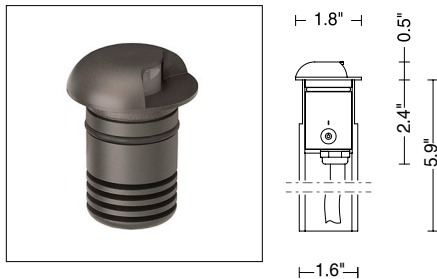

MIRA 45 is a recessed LED uplight suitable for outdoor installation on paths, walkways or access corridors of all kinds. It is available with seven different optics - spot, flood, diffuse, 360°, 180°, 120° single version, 120° with double light beam and quadruple - and 2 standard finishes, gray or graphite. Also available for wall installation.

TECHNICAL DATA

Wattage	2W
Power Supply	Remote 24VDC, not included. See page 2.
Construction	Body: Extruded Aluminum Lens: Extra Clear or Frosted Tempered Glass
CCT	3000K, 4000K
BUG Rating	B0-U1-G0 (Quadruple) B0-U2-G0 (Double 120°, 120°, 180°, 360°, D) B0-U3-G0 (Flood, Spot)
CRI	>90
Delivered Lumens	118 lm (3000K, Spot) 102 lm (3000K, Flood) 17 lm (3000K, Diffuse)
Efficacy	59 lm/W (3000K, Spot) 51 lm/W (3000K, Flood) 8.5 lm/W (3000K, Diffuse)
Optics	8 Standard, See Below
Finishes	Gray, Graphite
Fixture Dimensions	Ø1.7" x 5.9"
Lumen Maintenance	L70 >50,000hrs (Ta 40°C)
Color Consistency	3-Step MacAdam
IP Rating	IP67
Impact Resistance	IK08

For other power supply options consult factory.

ACCESSORIES - Installation

(included)

3.28' (1 m) length cable -05RN-F

Housing Box

Also available: Single Connection IP68

VARIATIONS

120°

180°

360°

Double 120°

Quadruple

Job Name/Date:

Fixture Type Designation:

PHOTOMETRIC DATA

Note: All photometric data is 3000K