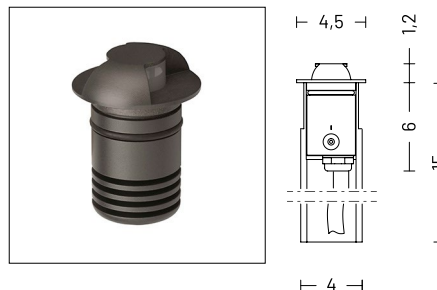

MIRA 45 is a recessed LED uplight suitable for outdoor installation on paths, walkways or access corridors of all kinds. It is available with seven different optics - spot, flood, diffuse, 360°, 180°, 120° single version, 120° with double light beam and quadruple - and 2 standard finishes, gray or graphite. Also available for wall installation.

TECHNICAL DATA

Wattage	2W
Power Supply	Remote 24VDC, not included. See page 2.
Construction	Body: Extruded Aluminum Lens: Extra Clear or Frosted Tempered Glass
CCT	3000K, 4000K
BUG Rating	B0-U1-G0 (Quadruple) B0-U2-G0 (Double 120°, 120°, 180°, 360°, D) B0-U3-G0 (Flood, Spot)
CRI	>90
Delivered Lumens	118 lm (3000K, Spot) 102 lm (3000K, Flood) 17 lm (3000K, Diffuse)
Efficacy	59 lm/W (3000K, Spot) 51 lm/W (3000K, Flood) 8.5 lm/W (3000K, Diffuse)
Optics	8 Standard, See Below
Finishes	Gray, Graphite
Fixture Dimensions	Ø1.7" x 5.9"
Lumen Maintenance	L70 >50,000hrs (Ta 40°C)
Color Consistency	3-Step MacAdam
IP Rating	IP67
Impact Resistance	IK08

For other power supply options consult factory.

ACCESSORIES - Installation

(included)

3.28' (1 m) length cable -05RN-F

Housing Box

Also available: Single Connection IP68

VARIATIONS

120°

180°

360°

Double 120°

Quadruple

Job Name/Date:

Fixture Type Designation:

PHOTOMETRIC DATA

Note: All photometric data is 3000K