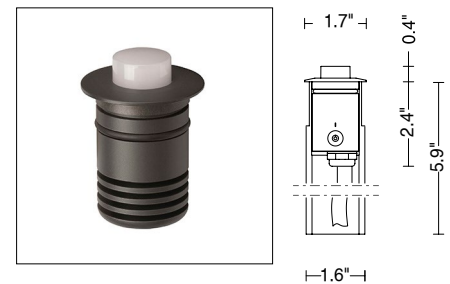

MIRA 45 is a recessed LED uplight suitable for outdoor installation on paths, walkways or access corridors of all kinds. It is available with seven different optics - spot, flood, diffuse, 360°, 180°, 120° single version, 120° with double light beam and quadruple - and 2 standard finishes, gray or graphite. Also available for wall installation.

TECHNICAL DATA

Wattage	2W
Power Supply	Remote 24VDC, not included. See page 2.
Construction	Body: Extruded Aluminum Lens: Extra Clear or Frosted Tempered Glass
CCT	3000K, 4000K
BUG Rating	B0-U1-G0 (Quadruple) B0-U2-G0 (Double 120°, 120°, 180°, 360°, D) B0-U3-G0 (Flood, Spot)
CRI	>90
Delivered Lumens	118 lm (3000K, Spot) 102 lm (3000K, Flood) 17 lm (3000K, Diffuse)
Efficacy	59 lm/W (3000K, Spot) 51 lm/W (3000K, Flood) 8.5 lm/W (3000K, Diffuse)
Optics	8 Standard, See Below
Finishes	Gray, Graphite
Fixture Dimensions	Ø1.7" x 5.9"
Lumen Maintenance	L70 >50,000hrs (Ta 40°C)
Color Consistency	3-Step MacAdam
IP Rating	IP67
Impact Resistance	IK08

For other power supply options consult factory.

ACCESSORIES - Installation

(included)

3.28' (1 m) length cable -05RN-F

Housing Box

Also available: Single Connection IP68

VARIATIONS

120°

180°

360°

Double 120°

Quadruple

Job Name/Date:

Fixture Type Designation:

PHOTOMETRIC DATA

Note: All photometric data is 3000K