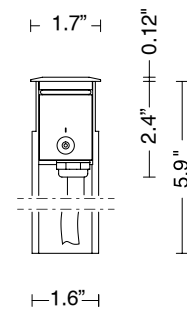

TECHNICAL DATA

Wattage	2W
Power Supply	Remote 24VDC, not included. See page 2.
Construction	Body: Extruded Aluminum Lens: Extra Clear or Frosted Tempered Glass
CCT	3000K, 4000K
BUG Rating	B0-U1-G0 (Quadruple) B0-U2-G0 (Double 120°, 120°, 180°, 360°, D) B0-U3-G0 (Flood, Spot)
CRI	>90
Delivered Lumens	118 lm (3000K, Spot) 102 lm (3000K, Flood) 17 lm (3000K, Diffuse)
Efficacy	59 lm/W (3000K, Spot) 51 lm/W (3000K, Flood) 8.5 lm/W (3000K, Diffuse)
Optics	8 Standard, See Below
Finishes	Gray, Graphite
Fixture Dimensions	Ø1.7" x 5.9"
Lumen Maintenance	L70 >50,000hrs (Ta 40°C)
Color Consistency	3-Step MacAdam
IP Rating	IP67
Impact Resistance	IK08

Fixture Dimensions

Spot - Flood - Diffuse - Medium

**See page 2
for other dimensions**

ORDERING INFORMATION

Example: LNMI20IPTFHB7Z.US. Accessories / Power Supplies ordered separately.

LNMI20IPT			B7Z		US
Model No.	Optics	CCT		Finish	
LNMI20IPT	S - Spot 12° F - Flood 35° D - Diffuse 80° X - 360° T - 180° V - 120° 7 - Double 120° 9 - Quadruple	H - 3000K N - 4000K	B7Z	H - Gray L - Graphite	US

For other power supply options consult factory.

ACCESSORIES - Installation

(included)

3.28' (1 m) length cable -05RN-F

Housing Box

Also available: Single Connection IP68

VARIATIONS

120°

180°

360°

Double 120°

Quadruple

Job Name/Date:

Fixture Type Designation:

PHOTOMETRIC DATA

Note: All photometric data is 3000K