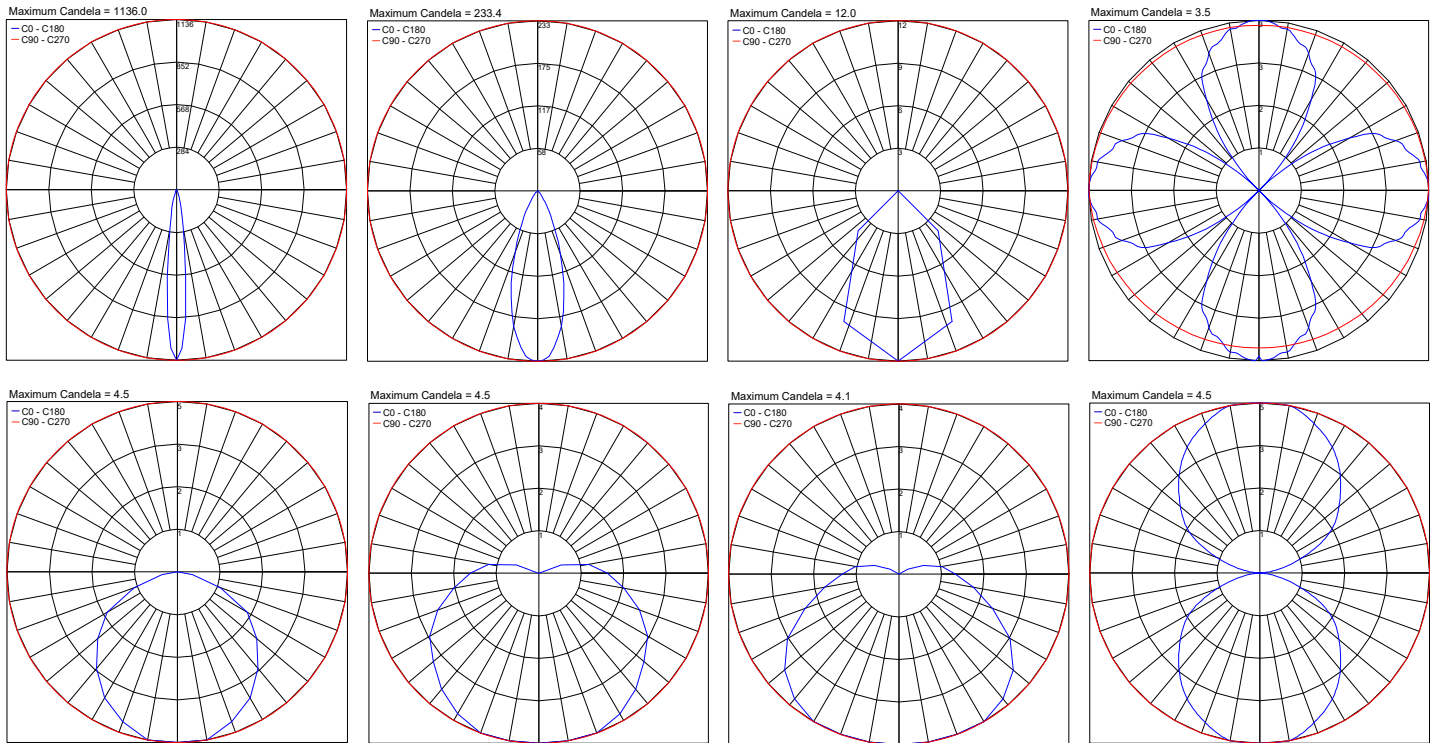

Fixture Dimensions

Spot - Flood - Diffuse - Medium

**See page 2
for other dimensions**

ORDERING INFORMATION

Example: LNMI20IPTFHB7Z.US. Accessories / Power Supplies ordered separately.

LNMI20IPT			B7Z		US
Model No.	Optics	CCT		Finish	
LNMI20IPT	S - Spot 12° F - Flood 35° D - Diffuse 80° X - 360° T - 180° V - 120° 7 - Double 120° 9 - Quadruple	Y - 2700K H - 3000K N - 4000K	B7Z	H - Gray L - Graphite	US

180°

360°

Double 120°

Quadruple

Job Name/Date:

Fixture Type Designation:

PHOTOMETRIC DATA

Note: All photometric data is 3000K