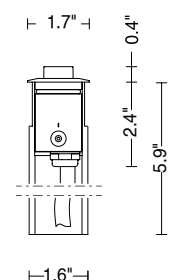

Fixture Dimensions

Spot - Flood - Diffuse - Medium

**See page 2
for other dimensions**

ORDERING INFORMATION

Example: LNMI20IPTFHB7Z.US. Accessories / Power Supplies ordered separately.

LNMI20IPT			B7Z		US
Model No.	Optics	CCT		Finish	
LNMI20IPT	S - Spot 12° F - Flood 35° D - Diffuse 80° X - 360° T - 180° V - 120° 7 - Double 120° 9 - Quadruple	Y - 2700K H - 3000K N - 4000K	B7Z	H - Gray L - Graphite	US

For other power supply options consult factory.

ACCESSORIES - Installation

(included)

3.28' (1 m) length cable -05RN-F

Housing Box

Also available: Single Connection IP68

VARIATIONS

120°

180°

360°

Double 120°

Quadruple

Job Name/Date:

Fixture Type Designation:

PHOTOMETRIC DATA

Note: All photometric data is 3000K