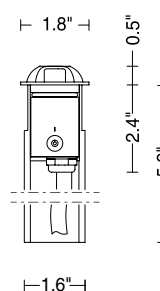

Fixture Dimensions

Spot - Flood - Diffuse - Medium

**See page 2
for other dimensions**

ORDERING INFORMATION

Example: LNMI20IPTFHB7Z.US. Accessories / Power Supplies ordered separately.

LNMI20IPT			B7Z		US
Model No.	Optics	CCT		Finish	
LNMI20IPT	S - Spot 12° F - Flood 35° D - Diffuse 80° X - 360° T - 180° V - 120° 7 - Double 120° 9 - Quadruple	Y - 2700K H - 3000K N - 4000K	B7Z	H - Gray L - Graphite	US

For other power supply options consult factory.

ACCESSORIES - Installation

(included)

3.28' (1 m) length cable -05RN-F

Housing Box

Also available: Single Connection IP68

VARIATIONS

120°

180°

360°

Double 120°

Quadruple

Job Name/Date:

Fixture Type Designation:

PHOTOMETRIC DATA

Note: All photometric data is 3000K