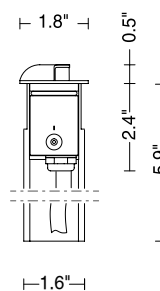

TECHNICAL DATA

Wattage	2W
Power Supply	Remote 24VDC, not included. See page 2.
Construction	Body: Extruded Aluminum Lens: Extra Clear or Frosted Tempered Glass
CCT	2700K, 3000K, 4000K
BUG Rating	B0-U1-G0 (Quadruple) B0-U2-G0 (Double 120°, 120°, 180°, 360°, D) B0-U3-G0 (Flood, Spot)
CRI	>90
Delivered Lumens	118 lm (3000K, Spot) 102 lm (3000K, Flood) 17 lm (3000K, Diffuse)
Efficacy	59 lm/W (3000K, Spot) 51 lm/W (3000K, Flood) 8.5 lm/W (3000K, Diffuse)
Optics	8 Standard, See Below
Finishes	Gray, Graphite
Fixture Dimensions	Ø1.7" x 5.9"
Lumen Maintenance	L80, B15 >60,000hrs (Ta 40°C)
Color Consistency	3-Step MacAdam
IP Rating	IP67
Impact Resistance	IK08

Fixture Dimensions

Spot - Flood - Diffuse - Medium

**See page 2
for other dimensions**

ORDERING INFORMATION

Example: LNMI20IPTFHB7Z.US. Accessories / Power Supplies ordered separately.

LNMI20IPT			B7Z		US
Model No.	Optics	CCT		Finish	
LNMI20IPT	S - Spot 12° F - Flood 35° D - Diffuse 80° X - 360° T - 180° V - 120° 7 - Double 120° 9 - Quadruple	Y - 2700K H - 3000K N - 4000K	B7Z	H - Gray L - Graphite	US

For other power supply options consult factory.

ACCESSORIES - Installation

(included)

3.28' (1 m) length cable -05RN-F

Housing Box

Also available: Single Connection IP68

VARIATIONS

120°

180°

360°

Double 120°

Quadruple

Job Name/Date:

Fixture Type Designation:

PHOTOMETRIC DATA

Note: All photometric data is 3000K