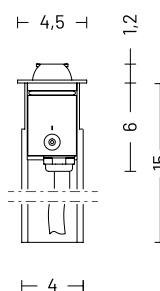

Fixture Dimensions

Spot - Flood - Diffuse - Medium

**See page 2
for other dimensions**

ORDERING INFORMATION

Example: LNMI20IPTFHB7Z.US. Accessories / Power Supplies ordered separately.

LNMI20IPT			B7Z		US
Model No.	Optics	CCT		Finish	
LNMI20IPT	S - Spot 12° F - Flood 35° D - Diffuse 80° X - 360° T - 180° V - 120° 7 - Double 120° 9 - Quadruple	Y - 2700K H - 3000K N - 4000K	B7Z	H - Gray L - Graphite	US

For other power supply options consult factory.

ACCESSORIES - Installation

(included)

3.28' (1 m) length cable -05RN-F

Housing Box

Also available: Single Connection IP68

VARIATIONS

120°

180°

360°

Double 120°

Quadruple

Job Name/Date:

Fixture Type Designation:

PHOTOMETRIC DATA

Note: All photometric data is 3000K