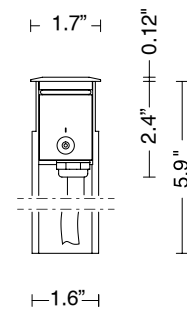

TECHNICAL DATA

Wattage	2W
Power Supply	Remote 24VDC, not included. See page 2.
Construction	Body: Extruded Aluminum Lens: Extra Clear or Frosted Tempered Glass
CCT	2700K, 3000K, 4000K
BUG Rating	B0-U1-G0 (Quadruple) B0-U2-G0 (Double 120°, 120°, 180°, 360°, D) B0-U3-G0 (Flood, Spot)
CRI	>90
Delivered Lumens	118 lm (3000K, Spot) 102 lm (3000K, Flood) 17 lm (3000K, Diffuse)
Efficacy	59 lm/W (3000K, Spot) 51 lm/W (3000K, Flood) 8.5 lm/W (3000K, Diffuse)
Optics	8 Standard, See Below
Finishes	Gray, Graphite
Fixture Dimensions	Ø1.7" x 5.9"
Lumen Maintenance	L80, B15 >60,000hrs (Ta 40°C)
Color Consistency	3-Step MacAdam
IP Rating	IP67
Impact Resistance	IK08

Fixture Dimensions

Spot - Flood - Diffuse - Medium

**See page 2
for other dimensions**

ORDERING INFORMATION

Example: LNMI20IPTFHB7Z.US. Accessories / Power Supplies ordered separately.

LNMI20IPT			B7Z		US
Model No.	Optics	CCT		Finish	
LNMI20IPT	S - Spot 12° F - Flood 35° D - Diffuse 80° X - 360° T - 180° V - 120° 7 - Double 120° 9 - Quadruple	Y - 2700K H - 3000K N - 4000K	B7Z	H - Gray L - Graphite	US

For other power supply options consult factory.

ACCESSORIES - Installation

(included)

3.28' (1 m) length cable -05RN-F

Housing Box

Also available: Single Connection IP68

VARIATIONS

120°

180°

360°

Double 120°

Quadruple

Job Name/Date:

Fixture Type Designation:

PHOTOMETRIC DATA

Note: All photometric data is 3000K