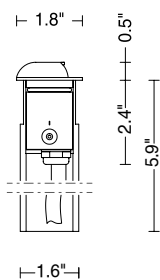

Fixture Dimensions

Spot - Flood - Diffuse - Medium

**See page 2
for other dimensions**

ORDERING INFORMATION

Example: LNMI20IPTFHB7Z.US. Accessories / Power Supplies ordered separately.

LNMI20IPT			B7Z		US
Model No.	Optics	CCT		Finish	
LNMI20IPT	S - Spot 12° F - Flood 35° D - Diffuse 80° X - 360° T - 180° V - 120° 7 - Double 120° 9 - Quadruple	Y - 2700K H - 3000K N - 4000K	B7Z	H - Gray L - Graphite	US

For other power supply options consult factory.

ACCESSORIES - Installation

(included)

3.28' (1 m) length cable -05RN-F

Housing Box

Also available: Single Connection IP68

VARIATIONS

120°

180°

360°

Double 120°

Quadruple

Job Name/Date:

Fixture Type Designation:

PHOTOMETRIC DATA

Note: All photometric data is 3000K