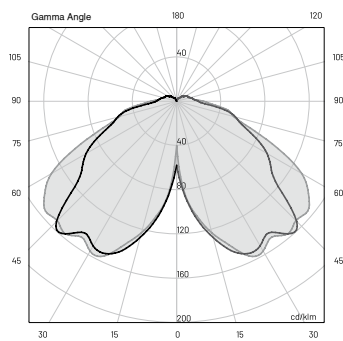

Neway shape is evocative and elegant, a 10W floor-standing luminaire with extra clear polycarbonate diffuser. A bollard where lighting is enhanced by design, available with height 13.0" (33 cm), 17.7" (45 cm), 29.5" (75 cm), 39.4" (100 cm) and 49.2" (125 cm) and three different finishes, graphite, light grey and oxide.

Neway is absolute 3D, solidity and perfect light distribution. No design limits and maximum resistance, thanks to the perfection of the design components and the technical solutions adopted.

neway

DIFFUSE

10W

TECHNICAL SPECIFICATIONS

	DIFFUSE
Source lamp	LED 10W
Total wattage	12W
Voltage	120-277VAC, 50-60 Hz
Control	On/Off • dimmable on request
Light color	3000K • 4000K • other colors on request
Delivered lumens *Lumens at Source	890 lm (1200 lm*) @ 3000K 940 lm (1300 lm*) @ 4000K
Luminous efficacy	74.2 lm/W @ 3000K 78 lm/W @ 4000K
McADAM steps	3
Beam	Diffuse
CRI	> 90
Life time	L70 > 50.000 h Ta 40°C
IP rating	IP65
IK rating	IK08