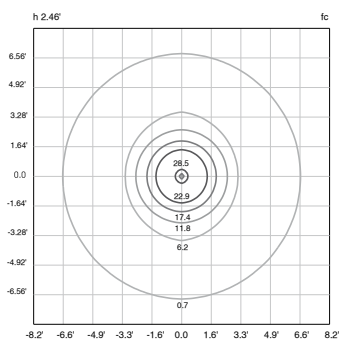

10W

TECHNICAL SPECIFICATIONS

	DIFFUSE
Source lamp	LED 10W
Total wattage	12W
Voltage	120-277VAC, 50-60 Hz
Control	On/Off • dimmable on request
Light color	3000K • 4000K • other colors on request
Delivered lumens *Lumens at Source	890 lm (1200 lm*) @ 3000K 940 lm (1300 lm*) @ 4000K
Luminous efficacy	74.2 lm/W @ 3000K 78 lm/W @ 4000K
McADAM steps	3
Beam	Diffuse
CRI	> 90
Life time	L70 > 50.000 h Ta 40°C
IP rating	IP65
IK rating	IK08