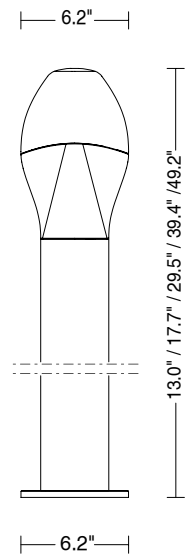

Neway shape is evocative and elegant, a 10W floor-standing luminaire with extra clear polycarbonate diffuser. A bollard where lighting is enhanced by design, available with height 13.0" (33 cm), 17.7" (45 cm), 29.5" (75 cm), 39.4" (100 cm) and 49.2" (125 cm) and three different finishes, graphite, light grey and oxide.

10W

TECHNICAL SPECIFICATIONS

	DIFFUSE
Source lamp	LED 10W
Total wattage	12W
Voltage	120-277VAC, 50-60 Hz
Control	On/Off • dimmable on request
Light color	3000K • 4000K • other colors on request
Delivered lumens *Lumens at Source	890 lm (1200 lm*) @ 3000K 940 lm (1300 lm*) @ 4000K
Luminous efficacy	74.2 lm/W @ 3000K 78 lm/W @ 4000K
McADAM steps	3
Beam	Diffuse
CRI	> 90
Life time	L70 > 50.000 h Ta 40°C
IP rating	IP65
IK rating	IK08

MATERIALS

Body	Die-cast aluminum EN47100 and extruded aluminum EN AW6060
Diffuser	Extra clear polycarbonate
Finishing	Polyester powder paint

ORDER CODE

NE 5 0 _ D _ B A Z _

Finishing	L	Graphite	
	H	Gray	
	V	Oxide	
Light color	N	4000K	
	H	3000K	
Height	035	13.78" (35 cm)	
	045	17.72" (45 cm)	
	075	29.53" (75 cm)	
	100	39.37" (100 cm)	
	125	49.21" (125 cm)	
Example	NE 5 0 035 D H B A Z L		