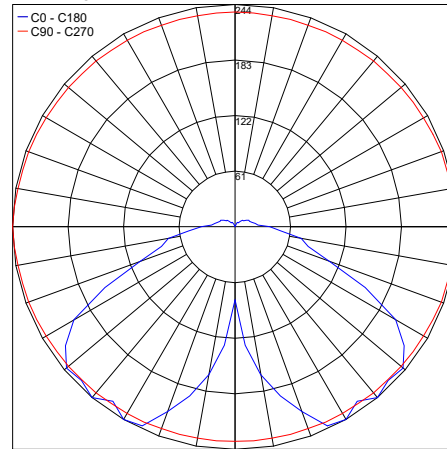

NEWAY is an evocative and elegant, IP65-rated bollard made of die-cast aluminum and diffused light distribution. It is available in 5 different heights and 3 standard finishes.

TECHNICAL DATA

Wattage	12W
Power Supply	Integral 120-277VAC
Construction	Body: Die-Cast and Extruded Aluminum Lens: Extra Clear Polycarbonate
CCT	3000K, 4000K (other colors on request)
BUG Rating	B1-U3-G1
CRI	>90
Delivered Lumens	890 lm (3000K) 940 lm (4000K)
Efficacy	74.2 lm/W (3000K) 78.0 lm/W (4000K)
Optics	Diffuse
Finishes	3 Standard, See Below
Fixture Dimensions	Ø6.2" x 5 heights, See Below
Lumen Maintenance	L70 >50,000hrs (Ta 40°C)
Color Consistency	3-Step MacAdam
IP Rating	IP65
Impact Resistance	IK08

Fixture Dimensions

ORDERING INFORMATION

Example: LNNE50075DHBAZM.US. Accessories ordered separately.

LNNE50		D		BAZ		US
Model No.	Height	Optics	CCT	Finish		
LNNE50	035 - 13.78" (35 cm) 045 - 17.72" (45 cm) 075 - 29.53" (75 cm) 100 - 39.37" (100 cm) 125 - 49.21" (125 cm)	D - Diffuse	H - 3000K N - 4000K	L - Graphite H - Gray V - Oxide	BAZ	US

Maximum Candela = 222.2

PHOTOMETRIC FILENAME : NEWAY 30K - NE50XXXDHB10X.IES

4000K

Maximum Candela = 244.4

PHOTOMETRIC FILENAME : NEWAY 40K - NE50XXXDHB10X.IES

Job Name/Date:

Fixture Type Designation: