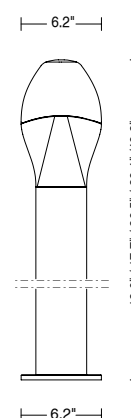

NEWAY is an evocative and elegant, IP65-rated bollard made of die-cast aluminum and diffused light distribution. It is available in 5 different heights and 3 standard finishes.

TECHNICAL DATA

Wattage	12W
Power Supply	Integral 120-277VAC
Construction	Body: Die-Cast and Extruded Aluminum Lens: Extra Clear Polycarbonate
CCT	3000K, 4000K (other colors on request)
BUG Rating	B1-U3-G1
CRI	>90
Delivered Lumens	890 lm (3000K) 940 lm (4000K)
Efficacy	74.2 lm/W (3000K) 78.0 lm/W (4000K)
Optics	Diffuse
Finishes	3 Standard, See Below
Fixture Dimensions	Ø6.2" x 5 heights, See Below
Lumen Maintenance	L70 >50,000hrs (Ta 40°C)
Color Consistency	3-Step MacAdam
IP Rating	IP65
Impact Resistance	IK08

Fixture Dimensions

ORDERING INFORMATION

Example: LNNE50075DHBAZM.US. Accessories ordered separately.

LNNE50		D		BAZ		US
Model No.	Height	Optics	CCT	Finish		
LNNE50	035 - 13.78" (35 cm) 045 - 17.72" (45 cm) 075 - 29.53" (75 cm) 100 - 39.37" (100 cm) 125 - 49.21" (125 cm)	D - Diffuse	H - 3000K N - 4000K	L - Graphite H - Gray V - Oxide	BAZ	US

Job Name/Date:

Fixture Type Designation:

ACCESSORIES - Installation

(included)

00A405.01P - Anchor Bolt

00A405 - Root Mounting Kit

PHOTOMETRIC DATA

3000K

Maximum Candela = 222.2

PHOTOMETRIC FILENAME : NEWAY 30K - NE50XXXDHB10X.IES

4000K

Maximum Candela = 244.4

PHOTOMETRIC FILENAME : NEWAY 40K - NE50XXXDHB10X.IES

Job Name/Date:

Fixture Type Designation: