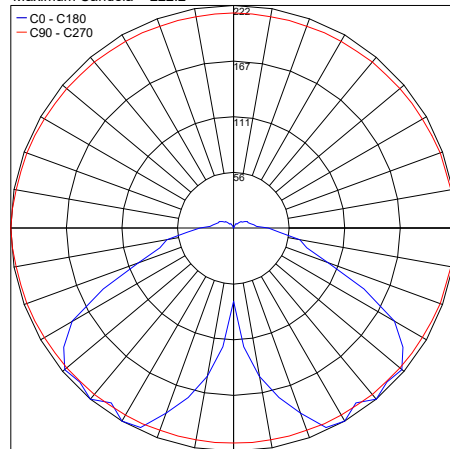

NEWAY is an evocative and elegant, IP65-rated bollard made of die-cast aluminum and diffused light distribution. It is available in 5 different heights and 3 standard finishes.

TECHNICAL DATA

Wattage	12W
Power Supply	Integral 120-277VAC
Construction	Body: Die-Cast and Extruded Aluminum Lens: Extra Clear Polycarbonate
CCT	3000K, 4000K (other colors on request)
BUG Rating	B1-U3-G1
CRI	>90
Delivered Lumens	890 lm (3000K) 940 lm (4000K)
Efficacy	74.2 lm/W (3000K) 78.0 lm/W (4000K)
Optics	Diffuse
Finishes	3 Standard, See Below
Fixture Dimensions	Ø6.2" x 5 heights, See Below
Lumen Maintenance	L70 >50,000hrs (Ta 40°C)
Color Consistency	3-Step MacAdam
IP Rating	IP65
Impact Resistance	IK08

Fixture Dimensions

ORDERING INFORMATION

Example: LNNE50075DHBAZM.US. Accessories ordered separately.

LNNE50		D		BAZ		US
Model No.	Height	Optics	CCT	Finish		
LNNE50	035 - 13.78" (35 cm) 045 - 17.72" (45 cm) 075 - 29.53" (75 cm) 100 - 39.37" (100 cm) 125 - 49.21" (125 cm)	D - Diffuse	H - 3000K N - 4000K	L - Graphite H - Gray V - Oxide	BAZ	US

Maximum Candela = 222.2

PHOTOMETRIC FILENAME : NEWAY 30K - NE50XXXDHB10X.IES

4000K

Maximum Candela = 244.4

PHOTOMETRIC FILENAME : NEWAY 40K - NE50XXXDHB10X.IES

Job Name/Date:

Fixture Type Designation: