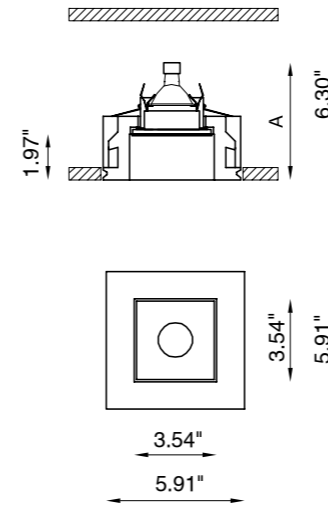

IDROUT IP65

Idrout IP65 is a totally disappearing outdoor recessed luminaire made of Coral WaterOut®; thanks to its linear, neat and minimal design, it is able to perfectly integrate inside surfaces, achieving an extraordinary result of total disappearance. Idrout IP65 is ideal to be installed in moist environments, such as bathrooms or spas, guaranteeing impermeability and long duration over time. An essential light interacting with a highly technical product. The backward light source emanates a precise and punctual beam which does not compromise functionality and design.

TECHNICAL FEATURES

Code	BU5483.Z.CW
Type	Downlight 90° 
Material	CW: Coral WaterOut® waterproof
Weight	2.43 lbs
Mounting	Ceiling recessed
IP rating	IP65
Control gear	Constant current electronic driver (not included)
Dimensions	A: 5.91"
Cut out for plasterboard	6.30" x 6.30"
Lamp type	LED 500mA 
Lamp wattage	1 x 10W
Luminous efficacy	56 lm/W - 3000K
Light distribution	Wide beam 40°
Fitting	-
Light colour	White 3000K White 2700K 4000K (on request)
Light hole	3.54" x 3.54"
CRI	>80 >90 (on request)