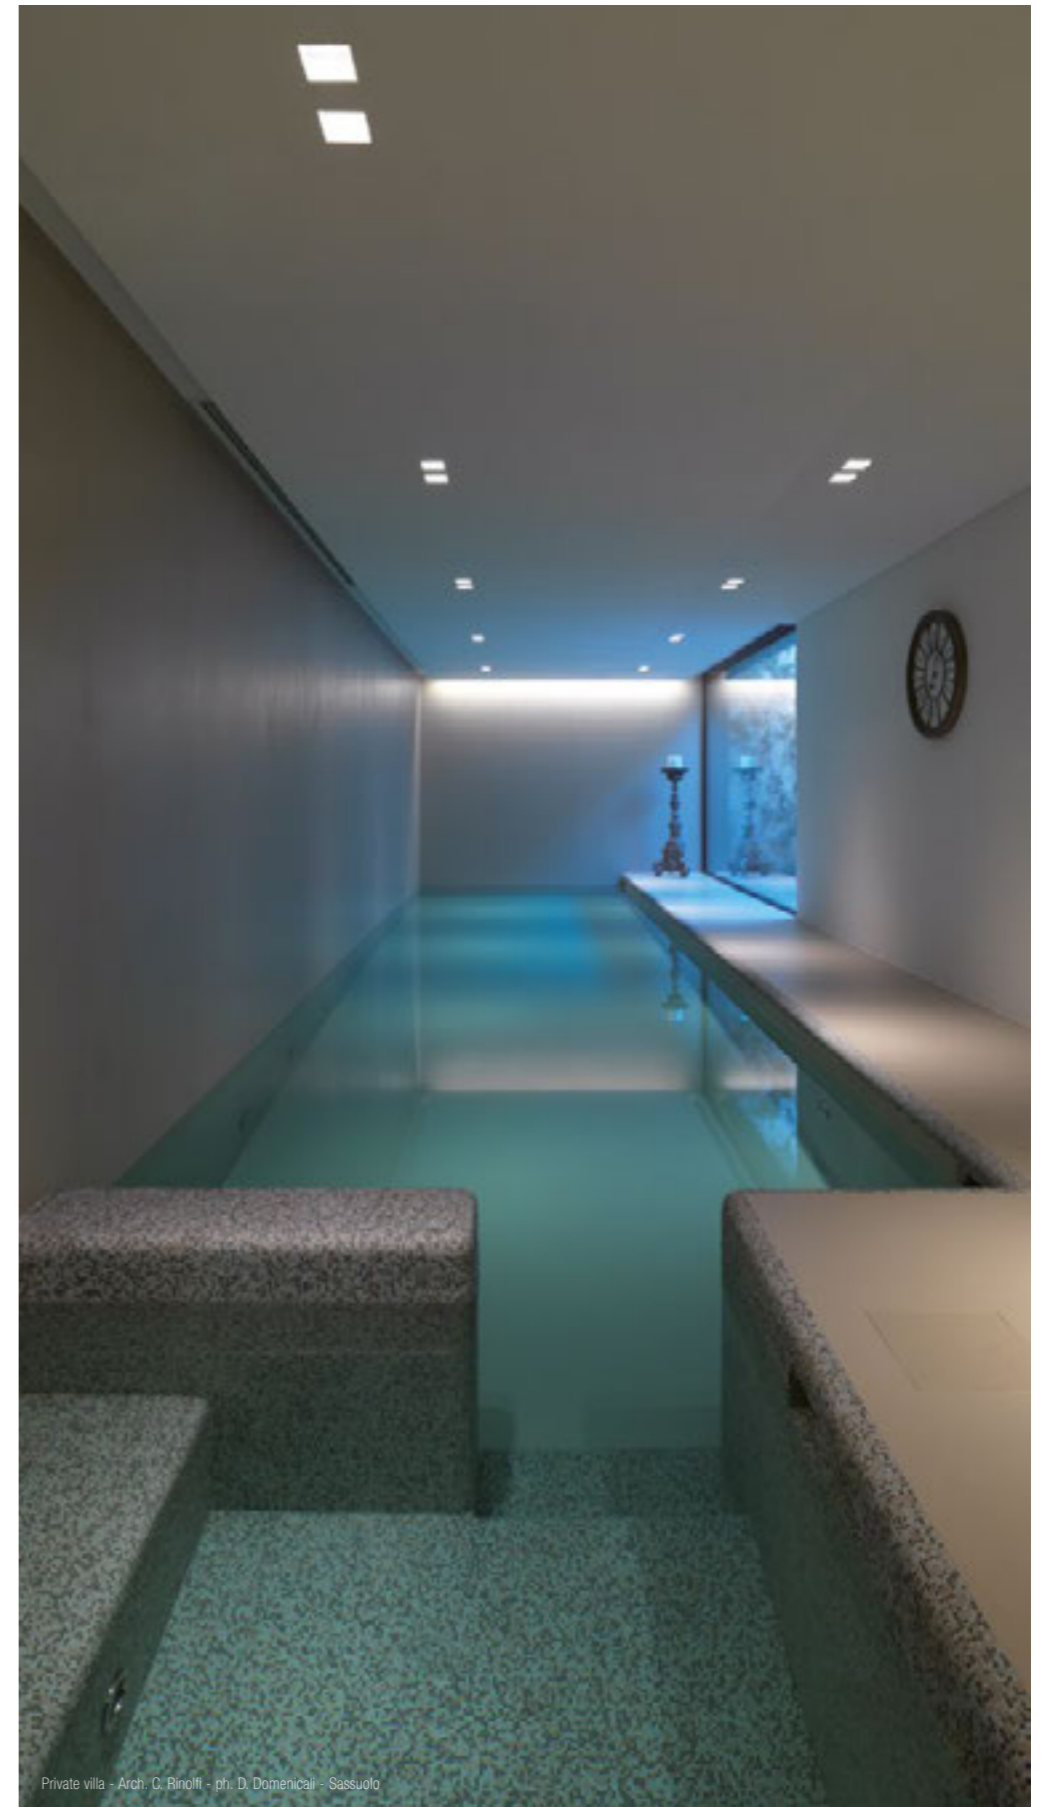

Private villa - Arch. C. Rinaldi - ph. D. Domenicali - Sassuolo