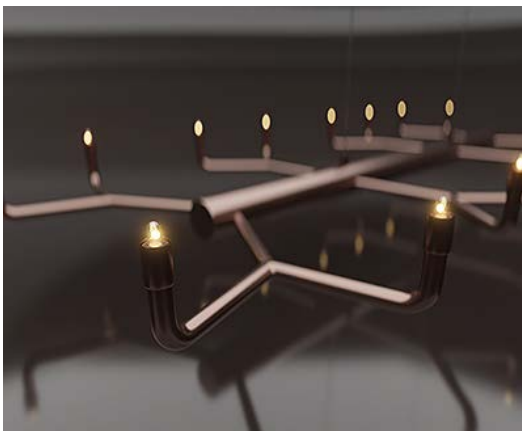


designplan®

NEW PRODUCTS 2023

axis **7** ® since 1971

CG01 TABLE

Table Lamp. 15W,
a variety of finishes,
Designed by
Christophe Gevers

[CLICK FOR MORE INFO](#)

GRAND SIÈCLE

Pendant / Chandelier,
Soft Ambient Light, 2
Sizes, 7 Finish Options

[CLICK FOR MORE INFO](#)

GRAND SIÈCLE SKYLINE

Pendant / Chandelier,
Soft Ambient light,
2 Sizes,
7 Finish Options

INDIAN SUMMER

Pendant / Chandelier,
2 Sizes, Gold Finish

[CLICK FOR MORE INFO](#)

MEMORY

Sleek, Modern
Look,
Designed by
Stephane LeBrun,
9 Finish
Combinations

SUSPENDED - Medium, Big

[CLICK FOR MORE INFO](#)

SQUARE 2P

Wall Mount, Double Panel,
Max 4W, Dimmable,
6 Finishes

[CLICK FOR MORE INFO](#)

VEGA TERRA FLOOR

Modern Floor Lamp,
Thin Stainless Steel Base,
Adjustable Spotlight,
Designed by Stephane Lebrun

[CLICK FOR MORE INFO](#)

VENICE

Hand-Blown Glass Chandelier,
Designed by Alberto Nason,
3 Finishes for Ring

[CLICK FOR MORE INFO](#)

VINO

Modern Floor Lamp,
Thin Stainless Steel Base,
Adjustable Spotlight,
Designed by Stephane Lebrun