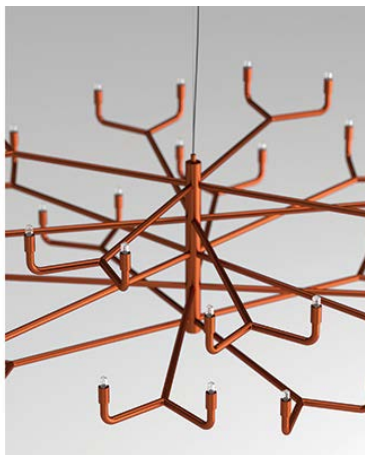


designplan®

NEW PRODUCTS 2023

axis **7** ® since 1971

CG01 TABLE

Table Lamp. 15W,
a variety of finishes,
Designed by
Christophe Gevers

[CLICK FOR MORE INFO](#)

GRAND SIÈCLE

Pendant / Chandelier,
Soft Ambient Light, 2
Sizes, 7 Finish Options

[CLICK FOR MORE INFO](#)

GRAND SIÈCLE SKYLINE

Pendant / Chandelier,
Soft Ambient light,
2 Sizes,
7 Finish Options

INDIAN SUMMER

Pendant / Chandelier,
2 Sizes, Gold Finish

[CLICK FOR MORE INFO](#)

MEMORY

Sleek, Modern
Look,
Designed by
Stephane LeBrun,
9 Finish
Combinations

FLOOR - Reading,
Big, XL, XXL

[CLICK FOR MORE INFO](#)

WALL - Sconce or With Plate

[CLICK FOR MORE INFO](#)

SUSPENDED - Square or Rectangle, 3 Sizes

[CLICK FOR MORE INFO](#)

TABLE - Small, Medium or Candle

[CLICK FOR MORE INFO](#)

SUSPENDED - Medium, Big

[CLICK FOR MORE INFO](#)

SQUARE 2P

Wall Mount, Double Panel,
Max 4W, Dimmable,
6 Finishes

[CLICK FOR MORE INFO](#)

VEGA TERRA FLOOR

Modern Floor Lamp,
Thin Stainless Steel Base,
Adjustable Spotlight,
Designed by Stephane Lebrun