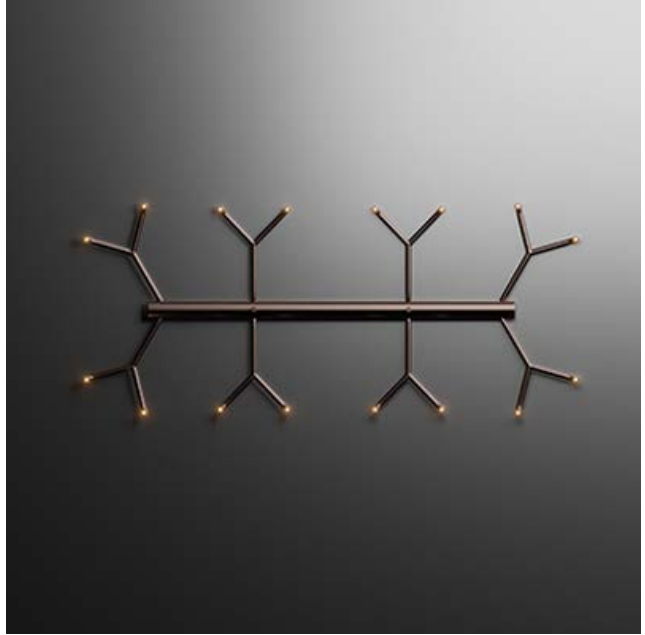


designplan®

NEW PRODUCTS 2023

axis **7** ® since 1971

CG01 TABLE

Table Lamp. 15W,
a variety of finishes,
Designed by
Christophe Gevers

[CLICK FOR MORE INFO](#)

GRAND SIÈCLE

Pendant / Chandelier,
Soft Ambient Light, 2
Sizes, 7 Finish Options

[CLICK FOR MORE INFO](#)

GRAND SIÈCLE SKYLINE

Pendant / Chandelier,
Soft Ambient light,
2 Sizes,
7 Finish Options

INDIAN SUMMER

Pendant / Chandelier,
2 Sizes, Gold Finish

[CLICK FOR MORE INFO](#)

MEMORY

Sleek, Modern
Look,
Designed by
Stephane LeBrun,
9 Finish
Combinations

S71

Modern Look, Round Shade,
7 Standard Finishes,
Designed by Stephane Lebrun

WALL - Small, Regular, Reading

[CLICK FOR MORE INFO](#)

TABLE - Small, Medium, Wood

[CLICK FOR MORE INFO](#)

FLOOR - Big, XXL

[CLICK FOR MORE INFO](#)

SUSPENDED - Medium, Big

[CLICK FOR MORE INFO](#)

SQUARE 2P

Wall Mount, Double Panel,
Max 4W, Dimmable,
6 Finishes

[CLICK FOR MORE INFO](#)

VEGA TERRA FLOOR

Modern Floor Lamp,
Thin Stainless Steel Base,
Adjustable Spotlight,
Designed by Stephane Lebrun