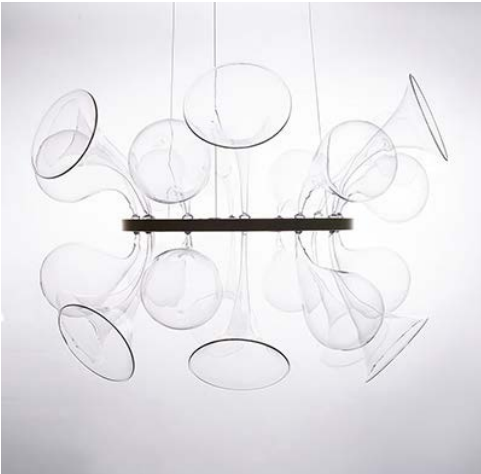

[CLICK FOR MORE INFO](#)

GRAND SIÈCLE SKYLINE

Pendant / Chandelier,
Soft Ambient light,
2 Sizes,
7 Finish Options

INDIAN SUMMER

Pendant / Chandelier,
2 Sizes, Gold Finish

[CLICK FOR MORE INFO](#)

MEMORY

Sleek, Modern
Look,
Designed by
Stephane LeBrun,
9 Finish
Combinations

S71

Modern Look, Round Shade,
7 Standard Finishes,
Designed by Stephane Lebrun

WALL - Small, Regular, Reading

[CLICK FOR MORE INFO](#)

TABLE - Small, Medium, Wood

[CLICK FOR MORE INFO](#)

FLOOR - Big, XXL

[CLICK FOR MORE INFO](#)

SUSPENDED - Medium, Big

[CLICK FOR MORE INFO](#)

SQUARE 2P

Wall Mount, Double Panel,
Max 4W, Dimmable,
6 Finishes

[CLICK FOR MORE INFO](#)

VEGA TERRA FLOOR

Modern Floor Lamp,
Thin Stainless Steel Base,
Adjustable Spotlight,
Designed by Stephane Lebrun

[CLICK FOR MORE INFO](#)

VENICE

Hand-Blown Glass Chandelier,
Designed by Alberto Nason,
3 Finishes for Ring

[CLICK FOR MORE INFO](#)

VINO

Modern Floor Lamp,
Thin Stainless Steel Base,
Adjustable Spotlight,
Designed by Stephane Lebrun