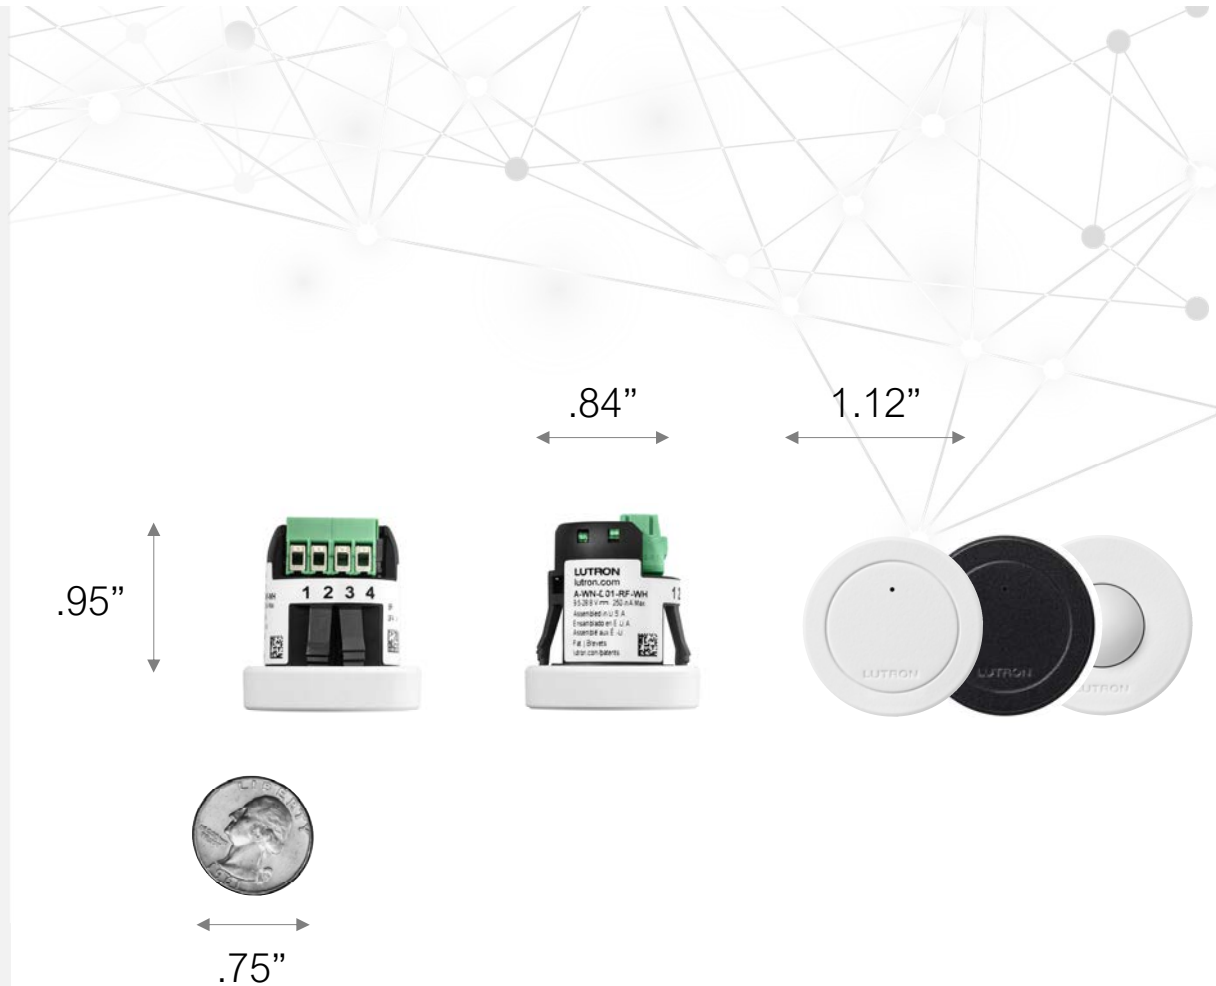

- Individual Fixture Controller
- Ultra small form factor
- Wireless Clear Connect Type-X
- Tunable White or Static White
- Loaded with Technology
- Sensor Option Coming Soon

All from a single, flexible device

(Actual sizes)

More connected, more flexible

Athena with Athena Wireless Node

Simplify Design Decisions

With Athena Wireless Node, Athena is universal –

- Wireless or Wired
- Centralized or Decentralized
- Simplifies tunable white
- Fixture of your choice
- Integrated with shades & Ketra