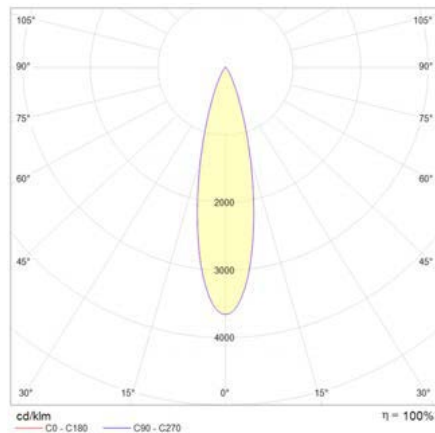

TECHNICAL DATA

Wattage / Input	4.5W (12VDC)
Power Supply	Remote - See Magnetic Track Sheet
Dimming	On Board - Using a button on the foot
Construction	Body: Anodized Aluminum
CCT	2700K, 3000K, 3500K, 4000K, 5700K
CRI	>90
Delivered Lumens	260 lm (single lens, 3000K, 25°) 310 lm (triple lens, 3000K, 25°)
Efficacy	58 lm/W (single lens, 3000K, 25°) 69 lm/W (triple lens, 3000K, 25°)
Optics	Single Lens: 14°, 25°, 60°, 40°+15° Triple Lens: 18°, 25°, 32°, 67°
Finishes	3 Standard, See Below
Fixture Dimensions	Ø1.54" x 1.69" (head) 1.26" x 1.65" (base)
Lumen Maintenance	L80,B10 >50,000hrs
IP Rating	IP20

See separate sheet
for Magnetic Track
and Magnetic Track
Holders.

Job Name/Date:

Fixture Type Designation:

PHOTOMETRIC DATA - Single Lens

for light color 3000K | standard lens 25° | color rendering index typ. 97, R9 > 90, R12 > 90 | color variation ≤ 3 SDCM

PHOTOMETRIC DATA - Triple Lens

for light color 3000K | standard lens 25° | color rendering index typ. 97, R9 > 90, R12 > 90 | color variation ≤ 3 SDCM

Job Name/Date:

Fixture Type Designation: