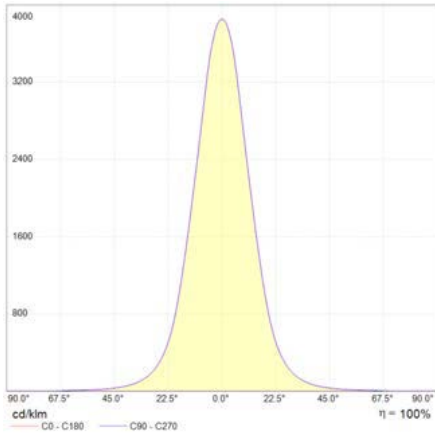

PHOTOMETRIC DATA - Triple Lens

for light color 3000K | standard lens 25° | color rendering index typ. 97, R9 > 90, R12 > 90 | color variation ≤ 3 SDCM

Job Name/Date:

Fixture Type Designation: