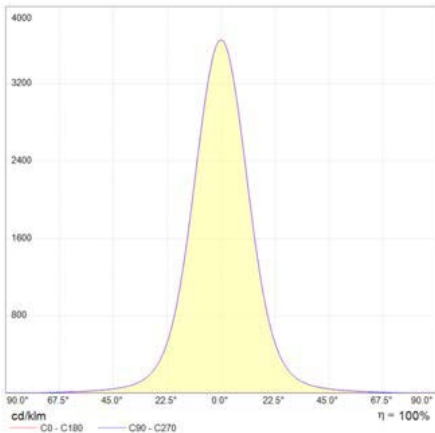

See separate sheet
for Magnetic Track
and Magnetic Track
Holders.

Job Name/Date:

Fixture Type Designation:

PHOTOMETRIC DATA - Single Lens

for light color 3000K | standard lens 25° | color rendering index typ. 97, R9 > 90, R12 > 90 | color variation ≤ 3 SDCM

PHOTOMETRIC DATA - Triple Lens

for light color 3000K | standard lens 25° | color rendering index typ. 97, R9 > 90, R12 > 90 | color variation ≤ 3 SDCM

Job Name/Date:

Fixture Type Designation: