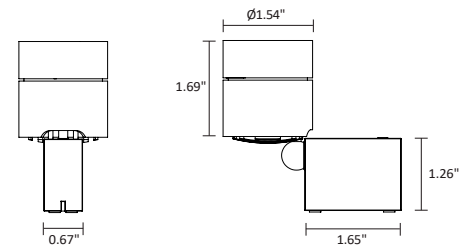

TECHNICAL DATA

Wattage / Input	4.5W (12VDC)
Power Supply	Remote - See Magnetic Track Sheet
Dimming	On Board - Using a button on the foot
Construction	Body: Anodized Aluminum
CCT	2700K, 3000K, 3500K, 4000K, 5700K
CRI	>90
Delivered Lumens	260 lm (single lens, 3000K, 25°) 310 lm (triple lens, 3000K, 25°)
Efficacy	58 lm/W (single lens, 3000K, 25°) 69 lm/W (triple lens, 3000K, 25°)
Optics	Single Lens: 14°, 25°, 60°, 40°+15° Triple Lens: 18°, 25°, 32°, 67°
Finishes	3 Standard, See Below
Fixture Dimensions	Ø1.54" x 1.69" (head) 1.26" x 1.65" (base)
Lumen Maintenance	L80,B10 >50,000hrs
IP Rating	IP20

Fixture Dimensions

Single or Triple Lens Version

ORDERING INFORMATION

Example: C2-ST5-40-25-G. Accessories ordered separately.

C2-ST5	-		-		-	
Model No.	CCT	Optics	Finish			
C2-ST5	27 - 2700K 30 - 3000K 35 - 3500K 40 - 4000K 57 - 5700K	14 - 14° single lens 25 - 25° single lens 60 - 60° single lens 40 - 40°+15° single lens T8 - 18° triple lens T5 - 25° triple lens T2 - 32° triple lens T7 - 67° triple lens	B - Anodized Black S - Silver G - Gold C - Custom RAL (consult factory for "C")			

See separate sheet
for Magnetic Track
and Magnetic Track
Holders.

Job Name/Date:

Fixture Type Designation:

PHOTOMETRIC DATA - Single Lens

for light color 3000K | standard lens 25° | color rendering index typ. 97, R9 > 90, R12 > 90 | color variation ≤ 3 SDCM