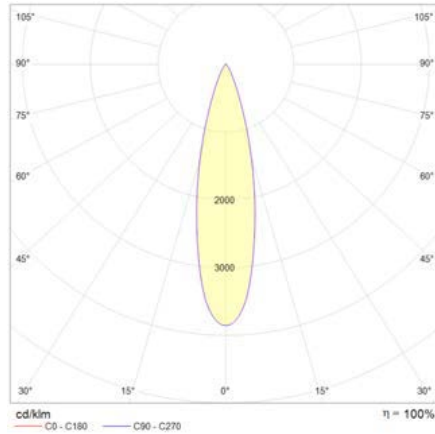

TECHNICAL DATA

Wattage / Input	4.5W (12VDC)
Power Supply	Remote - See Magnetic Track Sheet
Dimming	On Board - Using a button on the foot
Construction	Body: Anodized Aluminum
CCT	2700K, 3000K, 3500K, 4000K, 5700K
CRI	>90
Delivered Lumens	260 lm (single lens, 3000K, 25°) 310 lm (triple lens, 3000K, 25°)
Efficacy	58 lm/W (single lens, 3000K, 25°) 69 lm/W (triple lens, 3000K, 25°)
Optics	Single Lens: 14°, 25°, 60°, 40°+15° Triple Lens: 18°, 25°, 32°, 67°
Finishes	3 Standard, See Below
Fixture Dimensions	Ø1.54" x 1.69" (head) 1.26" x 1.65" (base)
Lumen Maintenance	L80,B10 >50,000hrs
IP Rating	IP20

Fixture Dimensions

Single or Triple Lens Version

ORDERING INFORMATION

Example: C2-ST5-40-25-G. Accessories ordered separately.

C2-ST5	-		-		-	
Model No.	CCT	Optics	Finish			
C2-ST5	27 - 2700K 30 - 3000K 35 - 3500K 40 - 4000K 57 - 5700K	14 - 14° single lens 25 - 25° single lens 60 - 60° single lens 40 - 40°+15° single lens T8 - 18° triple lens T5 - 25° triple lens T2 - 32° triple lens T7 - 67° triple lens	B - Anodized Black S - Silver G - Gold C - Custom RAL (consult factory for "C")			

See separate sheet
for Magnetic Track
and Magnetic Track
Holders.

Job Name/Date:

Fixture Type Designation:

PHOTOMETRIC DATA - Single Lens

for light color 3000K | standard lens 25° | color rendering index typ. 97, R9 > 90, R12 > 90 | color variation ≤ 3 SDCM

PHOTOMETRIC DATA - Triple Lens

for light color 3000K | standard lens 25° | color rendering index typ. 97, R9 > 90, R12 > 90 | color variation ≤ 3 SDCM

Job Name/Date:

Fixture Type Designation: