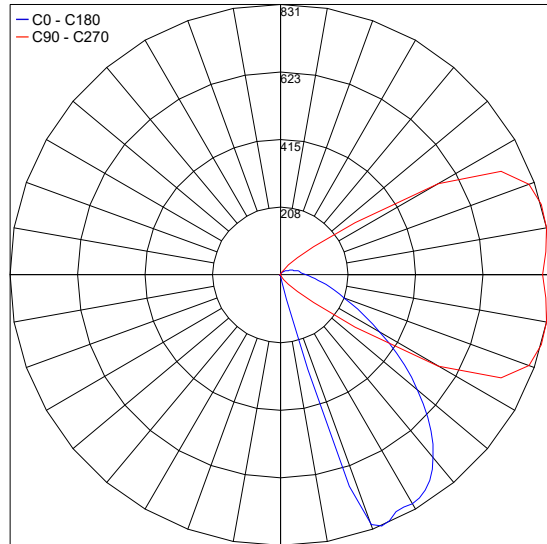

TECHNICAL DATA

Wattage	10W
Power Supply	Remote 24VDC, not included. See page 2.
Construction	Body: Stainless Steel Sheet (painted) Lens & Closing Diffuser: Frosted PMMA (Acrylic)
CCT	2700K, 3000K, 4000K
BUG Rating	B0-U2-G1
Delivered Lumens	1000 lm (3000K)
Efficacy	100 lm/W (3000K)
Optics	Asymmetric
Finishes	5 Standard, See Below
Fixture Dimensions	3.70" x 3.43" x 16.26" h (Pocket Evo V) 9.61" x 3.43" x 16.26" h (Pocket Evo S)
Cutout Dimensions	3.70" x 9.53" (Pocket Evo V) 9.61" x 9.53" (Pocket Evo S)
Color Consistency	<3-Step MacAdam
IP Rating	IP44
Impact Resistance	IK06

Job Name/Date:

Fixture Type Designation:

SUGGESTED POWER SUPPLIES

24VDC

Part Number	Description	Input/Output	# of Fixtures
PPLT00680	ELV/TRIAC & 0-10V Dimming (100-0%)	120-277VAC to 24VDC, 20W, Class 2	1-1
PPLT00056	Non-Dim	120V-277AC to 24VDC, 26W, Class 2, IP66	1-2
PPLT00155	Non-Dim	120VAC to 24VDC, 30W, Class 2	1-2
PPLT00157	Non-Dim	120VAC to 24VDC, 60W, Class 2	1-4
PPLT00627	ELV/TRIAC & 0-10V Dimming (100-0%)	120-277VAC to 24VDC, 96W, Class 2	1-7
PPLT00158	Non-Dim	120VAC to 24VDC, 100W, Class 2	1-8
PPLT00543	0-10V Dimming to 15% (-40°C / -40°F cold weather start)	120-277VAC to 24VDC, 100W, Class 2	1-8

For other power supply options consult factory.

PHOTOMETRIC DATA

Note: All photometry is 3000K

Maximum Candela = 831

PHOTOMETRIC FILENAME : POCKET EVO-S LM08.104297.XX.AS 9.6W.IES

Maximum Candela = 519.4

PHOTOMETRIC FILENAME : POCKET EVO-V LM08.104149.XX.AS 6W.IES