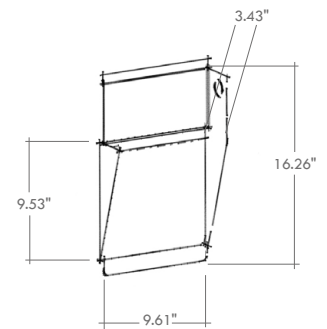

TECHNICAL DATA

Wattage	10W
Power Supply	Remote 24VDC, not included. See page 2.
Construction	Body: Stainless Steel Sheet (painted) Lens & Closing Diffuser: Frosted PMMA (Acrylic)
CCT	2700K, 3000K, 4000K
BUG Rating	B0-U2-G1
Delivered Lumens	1000 lm (3000K)
Efficacy	100 lm/W (3000K)
Optics	Asymmetric
Finishes	5 Standard, See Below
Fixture Dimensions	3.70" x 3.43" x 16.26" h (Pocket Evo V) 9.61" x 3.43" x 16.26" h (Pocket Evo S)
Cutout Dimensions	3.70" x 9.53" (Pocket Evo V) 9.61" x 9.53" (Pocket Evo S)
Color Consistency	<3-Step MacAdam
IP Rating	IP44
Impact Resistance	IK06

Fixture Dimensions

Pocket Evo-V

Pocket Evo-S

ORDERING INFORMATION

Example: LM05.104149.US.03.AS.BP. Accessories / Power Supplies ordered separately.

<input type="text"/>	<input type="text"/>	<input type="text" value="AS"/>	<input type="text"/>
Model No.	Finish	Optic	CCT
LM08.104149.US (Pocket Evo V)	01 - White	AS - Asymmetric	BC - 2700K
LM08.104297.US (Pocket Evo S)	02 - Black		BP - 3000K
	03 - Aluminum		BF - 4000K
	04 - Cor-ten		
	11 - Anthracite		

For other power supply options consult factory.

PHOTOMETRIC DATA

Note: All photometry is 3000K

Maximum Candela = 831

PHOTOMETRIC FILENAME : POCKET EVO-S LM08.104297.XX.AS 9.6W.IES

Maximum Candela = 519.4

PHOTOMETRIC FILENAME : POCKET EVO-V LM08.104149.XX.AS 6W.IES