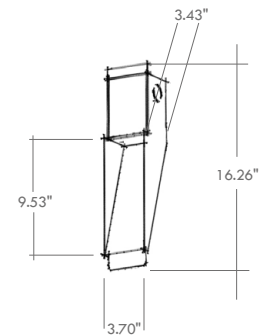

TECHNICAL DATA

Wattage	10W
Power Supply	Remote 24VDC, not included. See page 2.
Construction	Body: Stainless Steel Sheet (painted) Lens & Closing Diffuser: Frosted PMMA (Acrylic)
CCT	2700K, 3000K, 4000K
BUG Rating	B0-U2-G1
Delivered Lumens	1000 lm (3000K)
Efficacy	100 lm/W (3000K)
Optics	Asymmetric
Finishes	5 Standard, See Below
Fixture Dimensions	3.70" x 3.43" x 16.26" h (Pocket Evo V) 9.61" x 3.43" x 16.26" h (Pocket Evo S)
Cutout Dimensions	3.70" x 9.53" (Pocket Evo V) 9.61" x 9.53" (Pocket Evo S)
Color Consistency	<3-Step MacAdam
IP Rating	IP44
Impact Resistance	IK06

Fixture Dimensions

Pocket Evo-V

Pocket Evo-S

ORDERING INFORMATION

Example: LM05.104149.US.03.AS.BP. Accessories / Power Supplies ordered separately.

<input type="text"/>	<input type="text"/>	<input type="text" value="AS"/>	<input type="text"/>
Model No.	Finish	Optic	CCT
LM08.104149.US (Pocket Evo V)	01 - White	AS - Asymmetric	BC - 2700K
LM08.104297.US (Pocket Evo S)	02 - Black		BP - 3000K
	03 - Aluminum		BF - 4000K
	04 - Cor-ten		
	11 - Anthracite		

For other power supply options consult factory.

PHOTOMETRIC DATA

Note: All photometry is 3000K

Maximum Candela = 831

PHOTOMETRIC FILENAME : POCKET EVO-S LM08.104297.XX.AS 9.6W.IES

Maximum Candela = 519.4

PHOTOMETRIC FILENAME : POCKET EVO-V LM08.104149.XX.AS 6W.IES