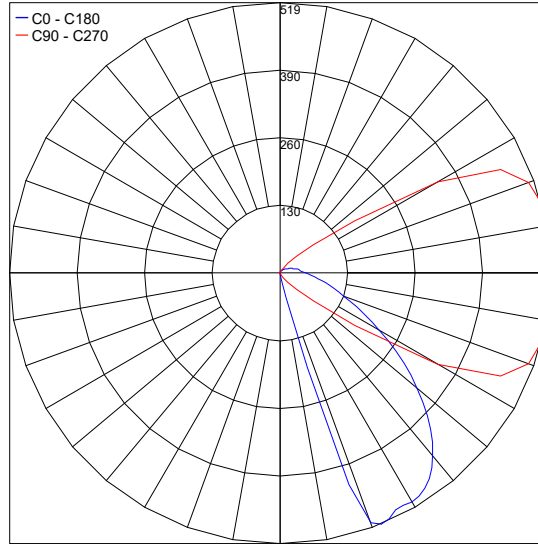

TECHNICAL DATA

Wattage	10W
Power Supply	Remote 24VDC, not included. See page 2.
Construction	Body: Stainless Steel Sheet (painted) Lens & Closing Diffuser: Frosted PMMA (Acrylic)
CCT	2700K, 3000K, 4000K
BUG Rating	B0-U2-G1
Delivered Lumens	1000 lm (3000K)
Efficacy	100 lm/W (3000K)
Optics	Asymmetric
Finishes	5 Standard, See Below
Fixture Dimensions	3.70" x 3.43" x 16.26" h (Pocket Evo V) 9.61" x 3.43" x 16.26" h (Pocket Evo S)
Cutout Dimensions	3.70" x 9.53" (Pocket Evo V) 9.61" x 9.53" (Pocket Evo S)
Color Consistency	<3-Step MacAdam
IP Rating	IP44
Impact Resistance	IK06

For other power supply options consult factory.

PHOTOMETRIC DATA

Note: All photometry is 3000K

Maximum Candela = 831

PHOTOMETRIC FILENAME : POCKET EVO-S LM08.104297.XX.AS 9.6W.IES

Maximum Candela = 519.4

PHOTOMETRIC FILENAME : POCKET EVO-V LM08.104149.XX.AS 6W.IES