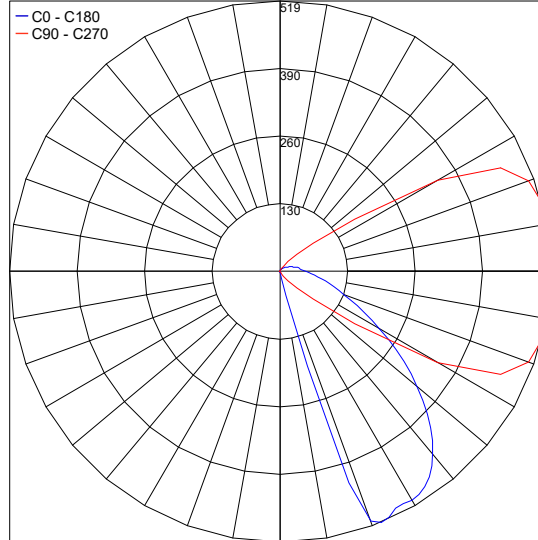

TECHNICAL DATA

Wattage	10W
Power Supply	Remote, not included. Consult Factory.
Construction	Body: Stainless Steel Sheet (painted) Lens & Closing Diffuser: Frosted PMMA (Acrylic)
CCT	2700K, 3000K, 4000K
BUG Rating	B0-U2-G1
Delivered Lumens	1000 lm (3000K)
Efficacy	100 lm/W (3000K)
Optics	Asymmetric
Finishes	5 Standard, See Below
Fixture Dimensions	3.70" x 3.43" x 16.26" h (Pocket Evo V) 9.61" x 3.43" x 16.26" h (Pocket Evo S)
Cutout Dimensions	3.70" x 9.53" (Pocket Evo V) 9.61" x 9.53" (Pocket Evo S)
Color Consistency	<3-Step MacAdam
IP Rating	IP44
Impact Resistance	IK06

Job Name/Date:

Fixture Type Designation:

SUGGESTED POWER SUPPLIES

Consult Factory

PHOTOMETRIC DATA

Note: All photometry is 3000K

Maximum Candela = 831

PHOTOMETRIC FILENAME : POCKET EVO-S LM08.104297.XX.AS 9.6W.IES

Maximum Candela = 519.4

PHOTOMETRIC FILENAME : POCKET EVO-V LM08.104149.XX.AS 6W.IES

Job Name/Date:

Fixture Type Designation: