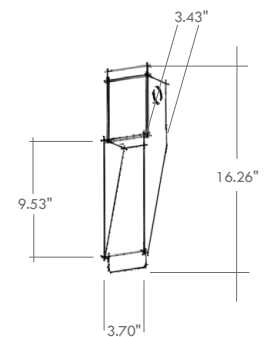

TECHNICAL DATA

Wattage	10W
Power Supply	Remote, not included. Consult Factory.
Construction	Body: Stainless Steel Sheet (painted) Lens & Closing Diffuser: Frosted PMMA (Acrylic)
CCT	2700K, 3000K, 4000K
BUG Rating	B0-U2-G1
Delivered Lumens	1000 lm (3000K)
Efficacy	100 lm/W (3000K)
Optics	Asymmetric
Finishes	5 Standard, See Below
Fixture Dimensions	3.70" x 3.43" x 16.26" h (Pocket Evo V) 9.61" x 3.43" x 16.26" h (Pocket Evo S)
Cutout Dimensions	3.70" x 9.53" (Pocket Evo V) 9.61" x 9.53" (Pocket Evo S)
Color Consistency	<3-Step MacAdam
IP Rating	IP44
Impact Resistance	IK06

Fixture Dimensions

Pocket Evo-V

Pocket Evo-S

ORDERING INFORMATION

Example: LM05.104149.US.03.AS.BP. Accessories / Power Supplies ordered separately.

		AS	
Model No.	Finish	Optic	CCT
LM08.104149.US (Pocket Evo V)	01 - White	AS - Asymmetric	BC - 2700K
LM08.104297.US (Pocket Evo S)	02 - Black		BP - 3000K
	03 - Aluminum		BF - 4000K
	04 - Cor-ten		
	11 - Anthracite		

Job Name/Date:

Fixture Type Designation:

SUGGESTED POWER SUPPLIES

Consult Factory

PHOTOMETRIC DATA

Note: All photometry is 3000K

Maximum Candela = 831

PHOTOMETRIC FILENAME : POCKET EVO-S LM08.104297.XX.AS 9.6W.IES

Maximum Candela = 519.4

PHOTOMETRIC FILENAME : POCKET EVO-V LM08.104149.XX.AS 6W.IES

Job Name/Date:

Fixture Type Designation: