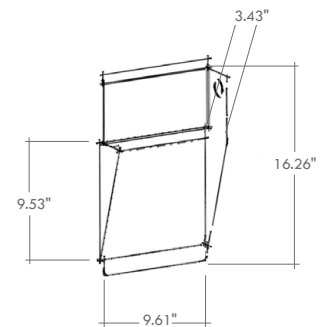

TECHNICAL DATA

Wattage	10W
Power Supply	Remote, not included. Consult Factory.
Construction	Body: Stainless Steel Sheet (painted) Lens & Closing Diffuser: Frosted PMMA (Acrylic)
CCT	2700K, 3000K, 4000K
BUG Rating	B0-U2-G1
Delivered Lumens	1000 lm (3000K)
Efficacy	100 lm/W (3000K)
Optics	Asymmetric
Finishes	5 Standard, See Below
Fixture Dimensions	3.70" x 3.43" x 16.26" h (Pocket Evo V) 9.61" x 3.43" x 16.26" h (Pocket Evo S)
Cutout Dimensions	3.70" x 9.53" (Pocket Evo V) 9.61" x 9.53" (Pocket Evo S)
Color Consistency	<3-Step MacAdam
IP Rating	IP44
Impact Resistance	IK06

Fixture Dimensions

Pocket Evo-V

Pocket Evo-S

ORDERING INFORMATION

Example: LM05.104149.US.03.AS.BP. Accessories / Power Supplies ordered separately.

		AS	
Model No.	Finish	Optic	CCT
LM08.104149.US (Pocket Evo V)	01 - White	AS - Asymmetric	BC - 2700K
LM08.104297.US (Pocket Evo S)	02 - Black		BP - 3000K
	03 - Aluminum		BF - 4000K
	04 - Cor-ten		
	11 - Anthracite		

Job Name/Date:

Fixture Type Designation:

SUGGESTED POWER SUPPLIES

Consult Factory

PHOTOMETRIC DATA

Note: All photometry is 3000K

Maximum Candela = 831

PHOTOMETRIC FILENAME : POCKET EVO-S LM08.104297.XX.AS 9.6W.IES

Maximum Candela = 519.4

PHOTOMETRIC FILENAME : POCKET EVO-V LM08.104149.XX.AS 6W.IES

Job Name/Date:

Fixture Type Designation: