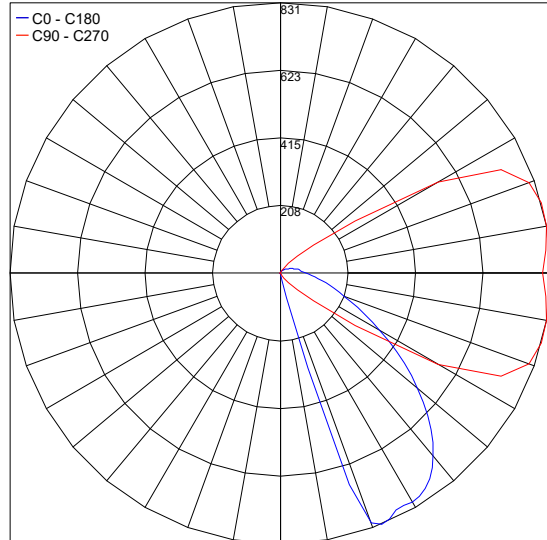

TECHNICAL DATA

Wattage	10W
Power Supply	Remote, not included. Consult Factory.
Construction	Body: Stainless Steel Sheet (painted) Lens & Closing Diffuser: Frosted PMMA (Acrylic)
CCT	2700K, 3000K, 4000K
BUG Rating	B0-U2-G1
Delivered Lumens	1000 lm (3000K)
Efficacy	100 lm/W (3000K)
Optics	Asymmetric
Finishes	5 Standard, See Below
Fixture Dimensions	3.70" x 3.43" x 16.26" h (Pocket Evo V) 9.61" x 3.43" x 16.26" h (Pocket Evo S)
Cutout Dimensions	3.70" x 9.53" (Pocket Evo V) 9.61" x 9.53" (Pocket Evo S)
Color Consistency	<3-Step MacAdam
IP Rating	IP44
Impact Resistance	IK06

Job Name/Date:

Fixture Type Designation:

SUGGESTED POWER SUPPLIES

Consult Factory

PHOTOMETRIC DATA

Note: All photometry is 3000K

Maximum Candela = 831

PHOTOMETRIC FILENAME : POCKET EVO-S LM08.104297.XX.AS 9.6W.IES

Maximum Candela = 519.4

PHOTOMETRIC FILENAME : POCKET EVO-V LM08.104149.XX.AS 6W.IES

Job Name/Date:

Fixture Type Designation: