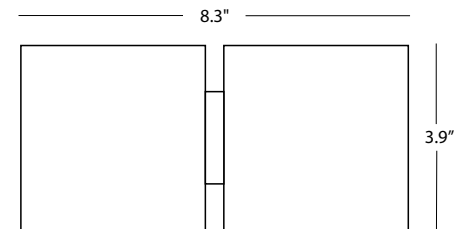

SQUARE 2P

Square 2P is a flat, wall-mounted, dimmable luminaire with a double panel that is perfect for lighting hallways or corridors in hospitality settings or accent lighting in residential settings. Available in 6 standard finishes. Lamp by others.

TECHNICAL DATA

Wattage	Max 4W
Power Supply	Integral 120V - Dimmable
Construction	Body:
CCT	Determined by Lamp
LED Lamp	2 X G9 Halo or 3W LED
Delivered Lumens	Determined by Lamp
Finishes	6 Standard, See Below
Fixture Dimensions	8.3" w x 3.9" h x 2.2 d
Fixture Weight	1.3 lbs
IP Rating	IP20

ETL PENDING

Fixture Dimensions

ORDERING INFORMATION

Example: AX0290005000

Model No.

- AX0290002000 (White)
- AX0290005000 (Black)
- AX0290006000 (Bronze)
- AX029000991 (Gold 24K Brushed)
- AX029000993 (Cor-ten)
- AX029000992 (Raw Metal)
- AX029000964 (Oxidized Copper)
- AX0290003000 (Dark Chrome)
- AX0290004000 (Gold 24K)