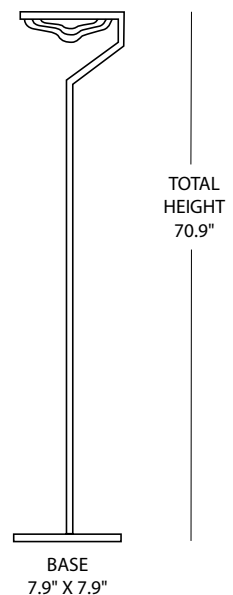

VEGA TERRA FLOOR

Vega Terra Floor is a modern floor lamp with a thin stainless steel base for a pared down look, and adjustable spotlight. Available in red standard finish, with white, bronze and other RAL colors on request. Designed by Stephane Lebrun. Lamp by others.

TECHNICAL DATA

Wattage	33W
Power Supply	Integral 120V - Dimmable
Construction	Body: Stainless Steel
CCT	3000K
Optics	
Delivered Lumens	1350 lm
Finishes	Red standard White, Bronze, RAL on request
Fixture Dimensions	7.9" x 7.9" Base 70.9" Total Height
Fixture Weight	25.1 lbs
IP Rating	IP20

ETL PENDING

Fixture Dimensions

ORDERING INFORMATION

Example: AX010 White.US

<input type="text"/>	<input type="text"/>
Model No. AX011002000	Finish Red

Job Name/Date:

Fixture Type Designation: