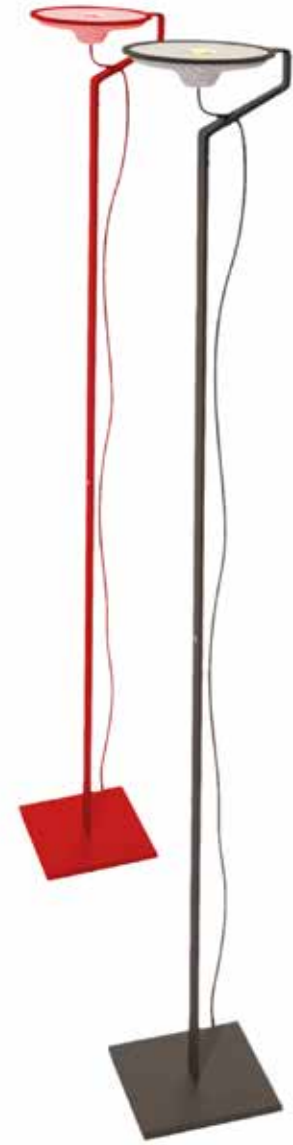

# Vega

Thin figure, stainless steel and pared-down look, Vega celebrates modernity with panache. Provided with adjustable spotlight, it will spread a direct or ambient glow following your lighting wishes and needs. Vega exists in floor and ceiling version, in matt white, grey, black and bronze.

designplan® 

79 Trenton Avenue  
Frenchtown, NJ 08825

[www.designplan.com](http://www.designplan.com)

Tel: (908) 996-7710  
Fax: (908) 996-7042

Vega

Vega