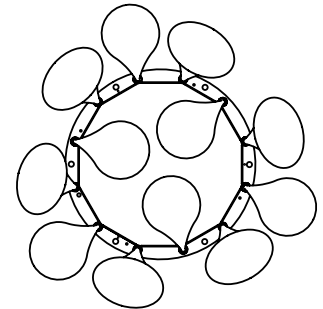

Venice is a unique chandelier with a hand-blown glass ornamental composition, designed by Italian designer Alberto Nason, offering homage to his home city. It spreads a smooth and welcoming light. Lamp by others.

TECHNICAL DATA

Wattage	3W
Power Supply	Integral 120V - Dimmable
Construction	Body: Hand-blown Glass Cable Length: 16.4'
CCT	2800K
LED Source	12 X 3W LED
Finishes	Dark Chrome
Fixture Dimensions	Ø41.3" X 18.9" h
Fixture Weight	13.2 lbs
IP Rating	IP20

ETL PENDING

Fixture Dimensions

Ø26.8"

ORDERING INFORMATION

Example: AX040005000 Dark Chrome.US

AX040005000	
Model No.	Finish
AX040005000	Dark Chrome

Job Name/Date:

Fixture Type Designation: