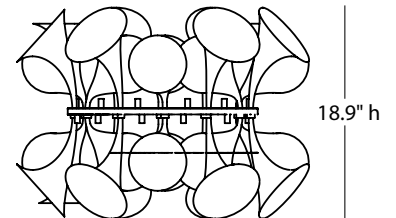

TECHNICAL DATA

Wattage	3W
Power Supply	Integral 120V - Dimmable
Construction	Body: Hand-blown Glass Cable Length: 16.4'
CCT	2800K
LED Source	12 X 3W LED
Finishes	Dark Chrome
Fixture Dimensions	Ø41.3" X 18.9" h
Fixture Weight	13.2 lbs
IP Rating	IP20

ETL PENDING

Fixture Dimensions

Ø26.8"

ORDERING INFORMATION

Example: AX040005000 Dark Chrome.US

AX040005000	
Model No.	Finish
AX040005000	Dark Chrome

Job Name/Date:

Fixture Type Designation: