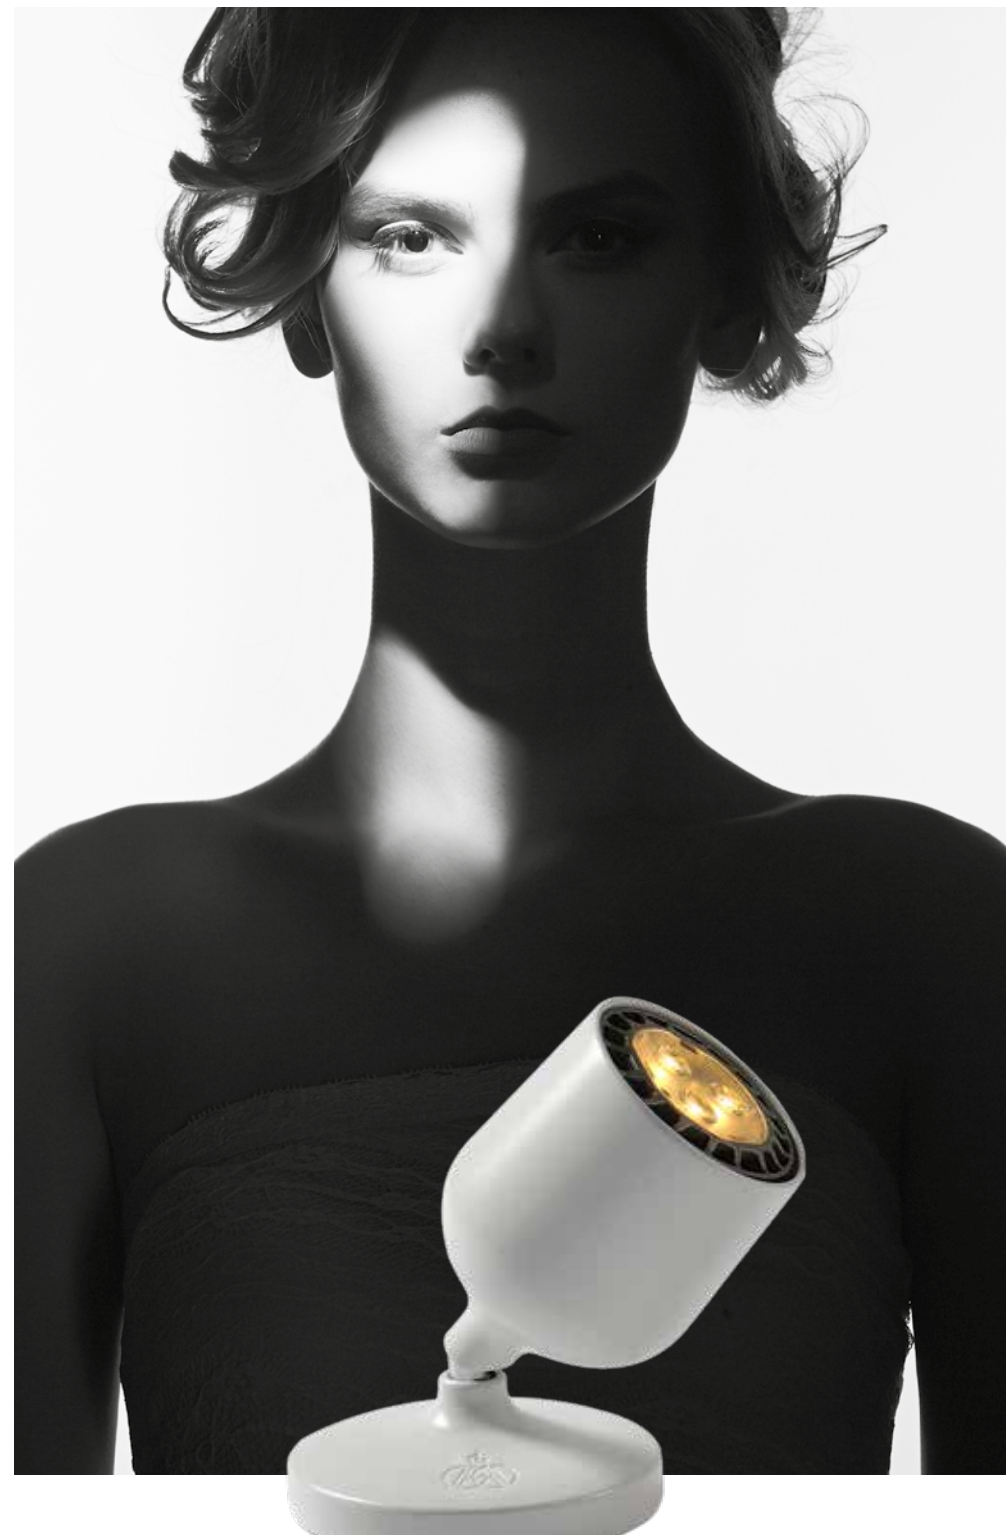

Vino

The Vino series possesses a matt sleek finish and soft curves reminding of a bottle of grand cru wine... Available as ceiling and table lamp, this single spotlight and its 360° pivot provides a practical directional lighting to focus the light where you need it the most.

designplan®

79 Trenton Avenue
Frenchtown, NJ 08825

www.designplan.com

Tel: (908) 996-7710
Fax: (908) 996-7042