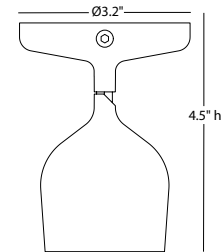

Vino is a series of surface mounted lighting fixtures with soft curves reminiscent of a bottle of grand cru wine, that is available as a ceiling or table lamp with a single spotlight and 360° pivot to focus the light where you need it. It comes in a bronze finish MR11 LED bulb, sold separately.

TECHNICAL DATA

Wattage	Determined by Lamp - Max 5.5W
Power Supply	Integral 120V
Construction	Body:
CCT	Determined by lamp
Optics	Determined by lamp
LED Source	GU10 LED
Finishes	White, Bronze, Black
Fixture Dimensions	Ø3.2" (single base) x 4.5" or 4.6" h
Fixture Weight	2.4 lbs
IP Rating	IP20

ETL PENDING

Fixture Dimensions

ORDERING INFORMATION

Example: AX072006000 B. LED bulb sold separately.

Model No.	Base
AX070006000 (Bronze)	N - No Base B - Base (only on double or triple)

LED Bulb - ordered separately