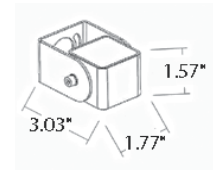

TECHNICAL DATA

Wattage / Input	2.2W - Flat Evo 1 8.1W - Flat Evo 2
Power Supply	Remote, not included. Consult Factory.
Construction	Body: Anticorodal Aluminum (<i>Anodizing Treatment</i>) Lens: Tempered, Extra Clear Glass Cable Length: 1.64'
CCT	3000K, 4000K
BUG Rating	B0-U1-G0 (Flat Evo 1.0, 3000K, 25°) B1-U1-G0 (Flat Evo 2.0, 3000K, 25°)
Delivered Lumens	214 lm (3000K - Flat Evo 1) 1060 lm (3000K - Flat Evo 2)
Efficacy	97.3 lm/W (3000K - Flat Evo 1) 130.9 lm/W (3000K - Flat Evo 2)
Optics	6 Available, See Below
Finishes	5 Standard, See Below
Fixture Dimensions	1.77" x 3.03" x 1.57" h (Flat Evo 1) 3.94" x 7.48" x 1.57" h (Flat Evo 2)
Color Consistency	<3-Step MacAdam
IP Rating	IP66
Impact Resistance	IK08

Fixture Dimensions

Flat Evo 1