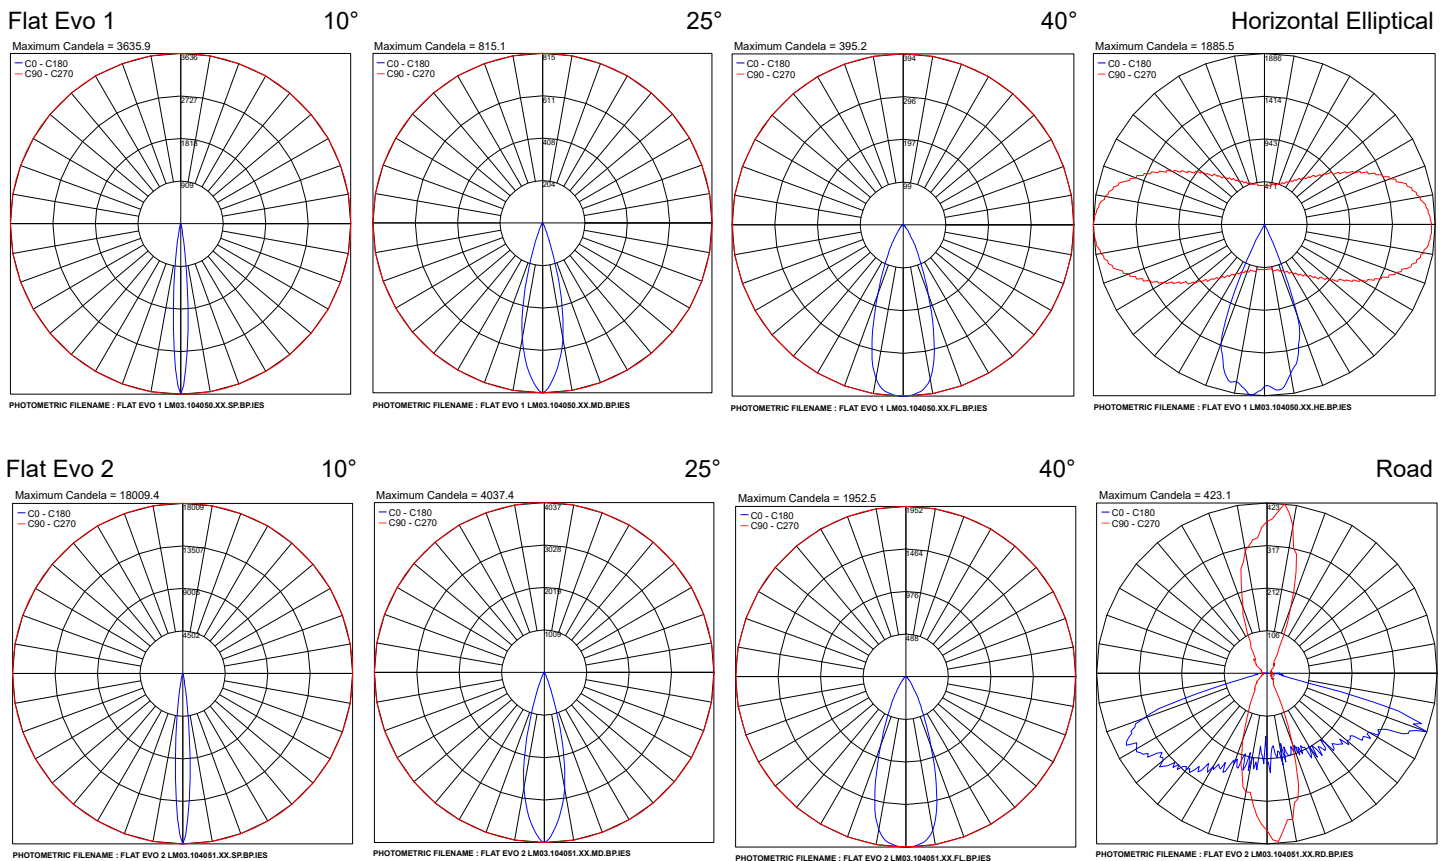

## PHOTOMETRIC DATA

Note: All photometric data is 3000K

Job Name/Date:

Fixture Type Designation: