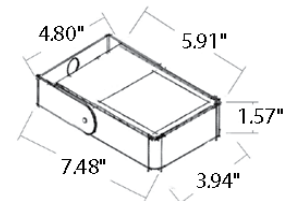

Flat Evo 2

ORDERING INFORMATION

Example: LM0.0104050.US.03.MD.BP. Accessories / Power Supplies ordered separately.

____	____	____	____
Model No.	Finish	Optic	CCT
LM03.104050.US (Flat Evo 1.0)	01 - White	SP - 10°	BP - 3000K
LM03.104051.US (Flat Evo 2.0)	02 - Black	MD - 25°	BF - 4000K
	03 - Aluminum	FL - 40°	
	04 - Cor-ten	RD - Road	
	11 - Anthracite	VE - Vert.Elliptical	
		HE - Horiz. Elliptical	

Job Name/Date:

Fixture Type Designation: