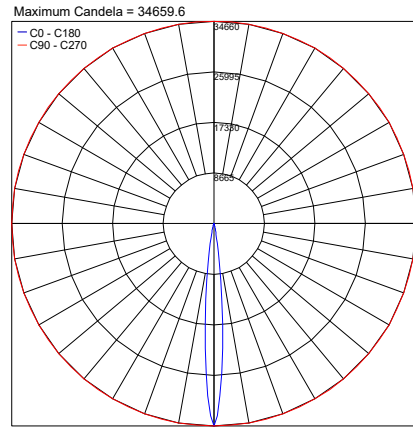

PHOTOMETRIC DATA

Note: All photometric data is 3000K

Flat Evo 3

10°

25°