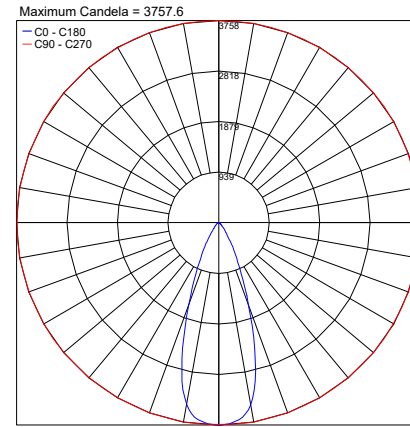

PHOTOMETRIC DATA

Note: All photometric data is 3000K

Flat Evo 3

10°

25°

40°

Asymmetric

Road

Job Name/Date:

Fixture Type Designation: