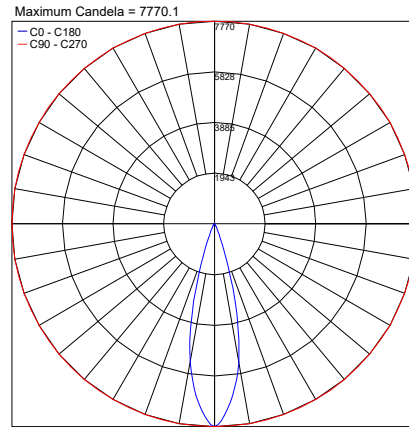

PHOTOMETRIC DATA

Note: All photometric data is 3000K

Flat Evo 3

10°

25°

40°

Asymmetric

Road

Job Name/Date:

Fixture Type Designation: