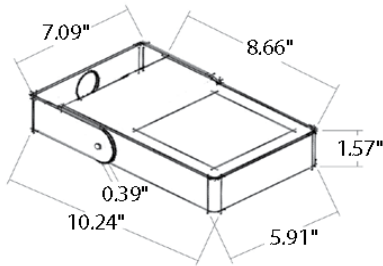

FIXTURE DIMENSIONS

Flat Evo 3.0

SUGGESTED POWER SUPPLIES

Consult Factory

ACCESSORIES

45° Screen

LM20.104188 - Flat Evo 3.0
5.9" x 8.7" x 6.7"

Protection Grid

LM20.104346 - Flat Evo 3.0
5.9" x 8.7"

Job Name/Date:

Fixture Type Designation: