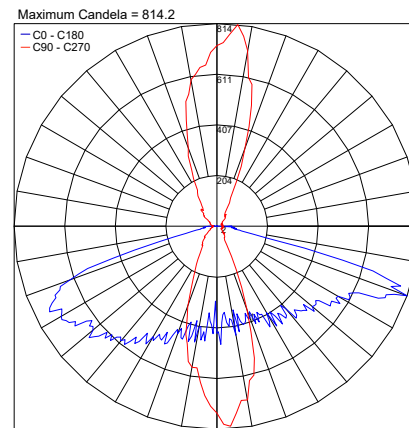

Road

Job Name/Date:

Fixture Type Designation: