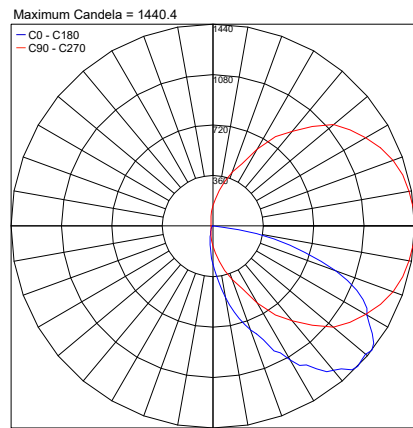

Asymmetric