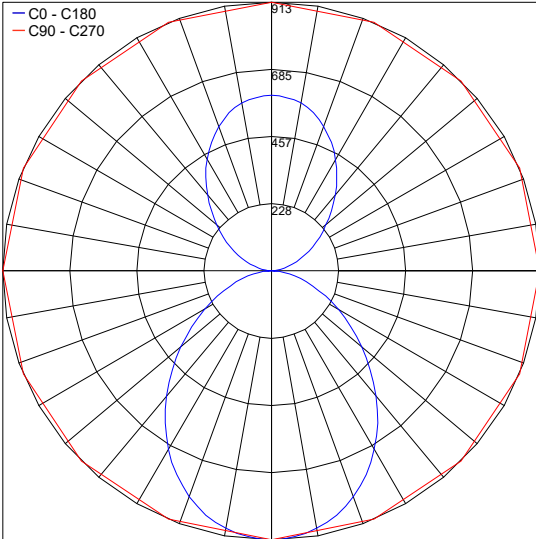

## FIXTURE DIMENSIONS

### 48 inch version

## ATHENA NODE PLACEMENT

Job Name/Date:

Fixture Type Designation:

## PHOTOMETRIC DATA

Note: All photometry is 3000K

Maximum Candela = 913

Job Name/Date:

Fixture Type Designation: