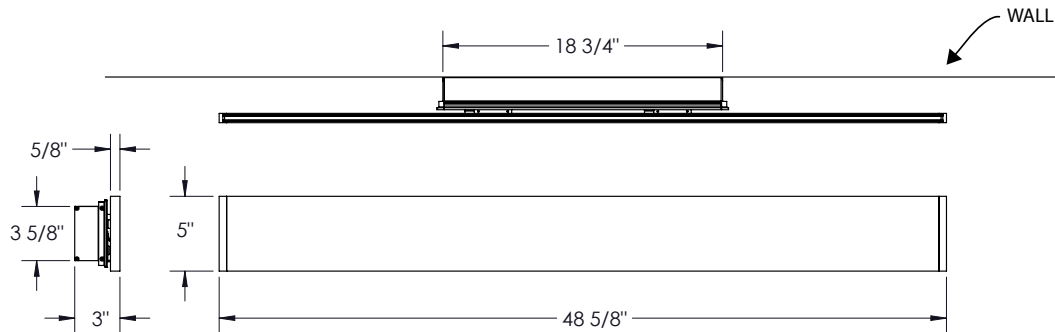

FIXTURE DIMENSIONS

48 inch version