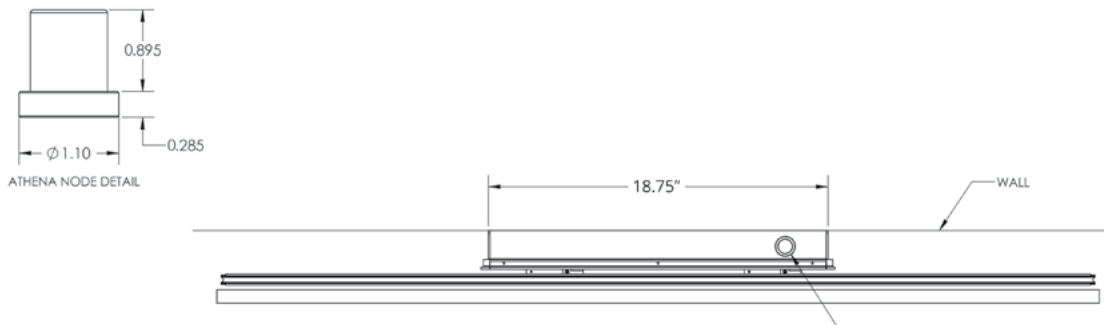

PLANK W ATHENA

Plank W Athena is a wall mounted minimalist lighting solution, using the Lutron Athena Wireless Node, and offering linear spread upper and diffused lower light emissions. It comes in a 48-inch length and is available in 4 color temperatures and 4 wooden side panel options. Set screws on the side of the driver housing allows the fixture to pivot up for access to the driver. ADA compliant.

MADE IN THE U.S.A.
ADA COMPLIANT

Fixture Dimensions - See page 2.

TECHNICAL DATA

Wattage / Input	72W (120-277VAC)
Power Supply	Integral (0-10V Dimming)
Construction	Body: Extruded Aluminum Side Panel: Wood - available white oak, maple, cherry or walnut.
CCT	2700K, 3000K, 3500K, 4000K
CRI	>90
Delivered Lumens	Up - 1848 lm, Down - 1866 lm (4 ft, 3000K)
Efficacy	Up: 25.6 lm/W, Down: 25.9 lm/W
Optics	Up: Linear Spread, Down: Diffuse
Finishes	Black Suede
Wood Finishes	White Oak, Maple, Cherry, Walnut
Fixture Dimensions	See page 2.
LED Source	Mid-Power LEDs
IP Rating	IP20

Athena Controls by Others
MOUNTING SCREWS BY OTHERS

ORDERING INFORMATION

Example: PW90-A-4-01-30-02-M-C-SC-0.

PW90-A	-	4	-	01	-		-	02	-		-	C	-	SC	-	0
Model #	Length	Configuration	CCT	Finish	Wood	Driver	Mounting	Options								
PW90-A	4 - 4.0'	01 - Up & Down Dim Together	27 - 27K 30 - 30K 35 - 35K 40 - 40K	02 - Black Suede	O - Wh. Oak M - Maple C - Cherry W - Walnut	C - 120-277VAC, 0-10V Dimming	SC - Surface	0 - None								

Job Name/Date:

Fixture Type Designation:

FIXTURE DIMENSIONS

ATHENA NODE PLACEMENT

Job Name/Date:

Fixture Type Designation:

PHOTOMETRIC DATA

Note: All photometry is 3000K