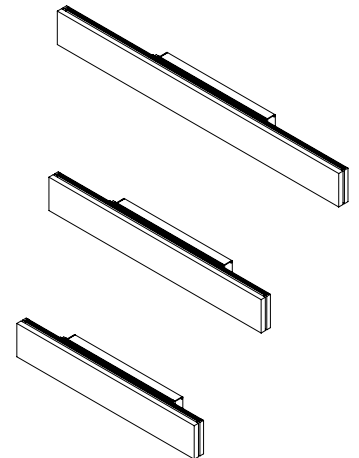

PLANK W ATHENA

Plank W Athena is a wall mounted minimalist lighting solution, using the Lutron Athena Wireless Node, and offering linear spread upper and diffused lower light emissions. It comes in a 48-inch length and is available in 4 color temperatures and 4 wooden side panel options. Set screws on the side of the driver housing allows the fixture to pivot up for access to the driver. ADA compliant.

MADE IN THE U.S.A.
ADA COMPLIANT

Fixture Dimensions - See page 2.

TECHNICAL DATA

Wattage / Input	72W (120-277VAC)
Power Supply	Integral (0-10V Dimming)
Construction	Body: Extruded Aluminum Side Panel: Wood - available white oak, maple, cherry or walnut.
CCT	2700K, 3000K, 3500K, 4000K
CRI	>90
Delivered Lumens	Up - 1848 lm, Down - 1866 lm (4 ft, 3000K)
Efficacy	Up: 25.6 lm/W, Down: 25.9 lm/W
Optics	Up: Linear Spread, Down: Diffuse
Finishes	Black Suede
Wood Finishes	White Oak, Maple, Cherry, Walnut
Fixture Dimensions	See page 2.
LED Source	Mid-Power LEDs
IP Rating	IP20

Job Name/Date:

Fixture Type Designation:

FIXTURE DIMENSIONS

ATHENA NODE PLACEMENT

Job Name/Date:

Fixture Type Designation:

PHOTOMETRIC DATA

Note: All photometry is 3000K