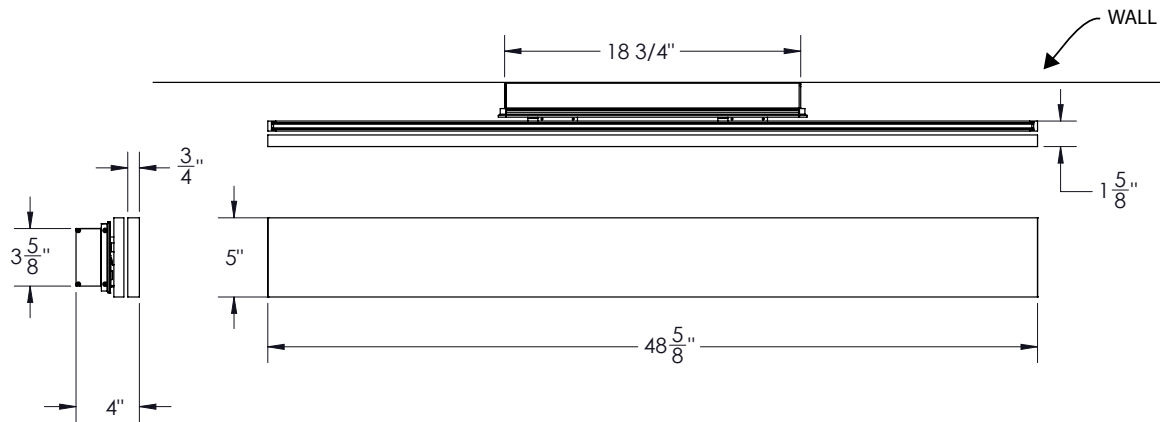

MADE IN THE U.S.A.
ADA COMPLIANT

Fixture Dimensions - See page 2.

TECHNICAL DATA

Wattage / Input	72W (120-277VAC)
Power Supply	Integral (0-10V Dimming)
Construction	Body: Extruded Aluminum Side Panel: Wood - available white oak, maple, cherry or walnut.
CCT	2700K, 3000K, 3500K, 4000K
CRI	>90
Delivered Lumens	Up - 1848 lm, Down - 1866 lm (4 ft, 3000K)
Efficacy	Up: 25.6 lm/W, Down: 25.9 lm/W
Optics	Up: Linear Spread, Down: Diffuse
Finishes	Black Suede
Wood Finishes	White Oak, Maple, Cherry, Walnut
Fixture Dimensions	See page 2.
LED Source	Mid-Power LEDs
IP Rating	IP20

Athena Controls by Others
MOUNTING SCREWS BY OTHERS

ORDERING INFORMATION

Example: PW90-A-4-01-30-02-M-C-SC-0.

PW90-A	-	4	-	01	-		-	02	-		-	C	-	SC	-	0
Model #	Length	Configuration	CCT	Finish	Wood	Driver	Mounting	Options								
PW90-A	4 - 4.0'	01 - Up & Down Dim Together	27 - 27K 30 - 30K 35 - 35K 40 - 40K	02 - Black Suede	O - Wh. Oak M - Maple C - Cherry W - Walnut	C - 120-277VAC, 0-10V Dimming	SC - Surface	0 - None								

Job Name/Date:

Fixture Type Designation:

FIXTURE DIMENSIONS

ATHENA NODE PLACEMENT

Job Name/Date:

Fixture Type Designation:

PHOTOMETRIC DATA

Note: All photometry is 3000K