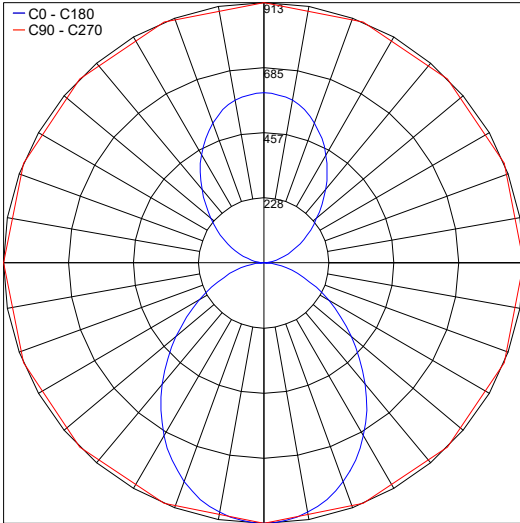

MADE IN THE U.S.A.
ADA COMPLIANT

Fixture Dimensions - See page 2.

TECHNICAL DATA

Wattage / Input	72W (120-277VAC)
Power Supply	Integral (0-10V Dimming)
Construction	Body: Extruded Aluminum Side Panel: Wood - available white oak, maple, cherry or walnut.
CCT	2700K, 3000K, 3500K, 4000K
CRI	>90
Delivered Lumens	Up - 1848 lm, Down - 1866 lm (4 ft, 3000K)
Efficacy	Up: 25.6 lm/W, Down: 25.9 lm/W
Optics	Up: Linear Spread, Down: Diffuse
Finishes	Black Suede
Wood Finishes	White Oak, Maple, Cherry, Walnut
Fixture Dimensions	See page 2.
LED Source	Mid-Power LEDs
IP Rating	IP20

Athena Controls by Others
MOUNTING SCREWS BY OTHERS

ORDERING INFORMATION

Example: PW90-A-4-01-30-02-M-C-SC-0.

PW90-A	-	4	-	01	-		-	02	-		-	C	-	SC	-	0
Model #	Length	Configuration	CCT	Finish	Wood	Driver	Mounting	Options								
PW90-A	4 - 4.0'	01 - Up & Down Dim Together	27 - 27K 30 - 30K 35 - 35K 40 - 40K	02 - Black Suede	O - Wh. Oak M - Maple C - Cherry W - Walnut	C - 120-277VAC, 0-10V Dimming	SC - Surface	0 - None								

Job Name/Date:

Fixture Type Designation:

FIXTURE DIMENSIONS

ATHENA NODE PLACEMENT

Job Name/Date:

Fixture Type Designation:

PHOTOMETRIC DATA

Note: All photometry is 3000K

Maximum Candela = 913

Job Name/Date:

Fixture Type Designation: