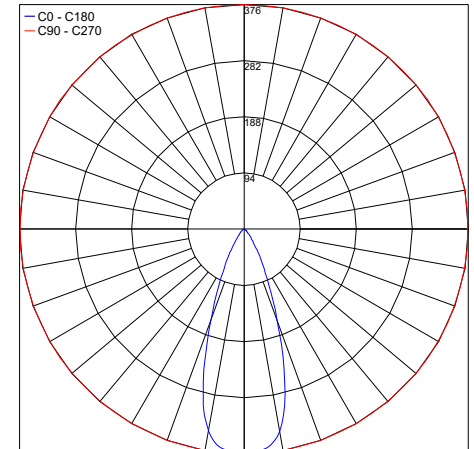

40°

Maximum Candela = 376.5