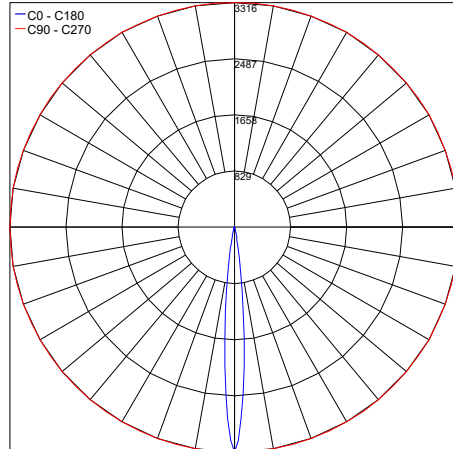

SUGGESTED POWER SUPPLIES

24VDC

Part Number	Description	Input/Output	# of Fixtures
PPLT00128	Non-Dim	120VAC to 24VDC, 6W, Class 2, IP65	1-2
PPLT00632	1-10V Dimming (Dim to Off)	120-277VAC to 24VDC, 12W, Class 2	1-4
PPLT00155	Non-Dim	120VAC to 24VDC, 30W, Class 2	1-10
PPLT00157	Non-Dim	120VAC to 24VDC, 60W, Class 2	1-21
PPLT00158	Non-Dim	120VAC to 24VDC, 100W, Class 2	1-36
PPLT00543	0-10V Dimming to 15% (-40°C / -40°F cold weather start)	120-277VAC to 24VDC, 100W, Class 2	5-36

For other power supply options consult factory.

ACCESSORIES

Spike for furniture or ground installation
LM20.104312
1.73" x 11.26" h

Clasp for furniture installation
LM20.104318
2.76" x 1.97"

PHOTOMETRIC DATA

Note: All photometric data is 3000K

12°

Maximum Candela = 3316.2