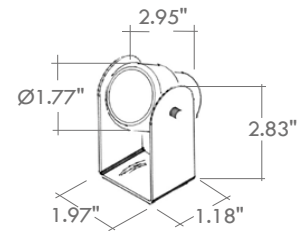

ROUND EVO 1

datasheet

Round Evo is a round spotlight for outdoor installation on floors, walls or ceilings using adjustable stainless steel supports and accessories. Round Evo 1 has a diameter of 1.8", offered in 3 color temperature with 4 optics options, and 5 standard finishes.

Fixture Dimensions

TECHNICAL DATA

Wattage / Input	2.2W (24VDC)
Power Supply	Remote, not included. See page 2.
Construction	Body: Anticorodal Aluminum (<i>Anodizing Treatment</i>) Lens: Tempered, Extra Clear Glass Cable Length: 1.64'
CCT	2700K, 3000K, 4000K
BUG Rating	B0-U1-G0 (3000K)
Delivered Lumens	214 lm (3000K)
Efficacy	97.3 lm/W (3000K)
Optics	8°, 12°, 25°, 40°
Finishes	5 Standard, See Below
Fixture Dimensions	Ø1.77" x 2.95" h
Color Consistency	<3-Step MacAdam
IP Rating	IP66
Impact Resistance	IK08

For other power supply options consult factory.

ACCESSORIES

Spike for furniture or ground installation
LM20.104312
 1.73" x 11.26" h

Clasp for furniture installation
LM20.104318
 2.76" x 1.97"

PHOTOMETRIC DATA

40°

Maximum Candela = 376.5

PHOTOMETRIC FILENAME : ROUND EVO 1 30K 40° - LM03.103807.XX.FL.BPIES

Job Name/Date:

Fixture Type Designation: