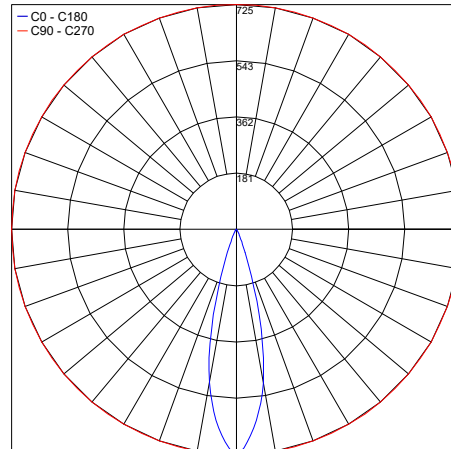

25°

Maximum Candela = 724.5