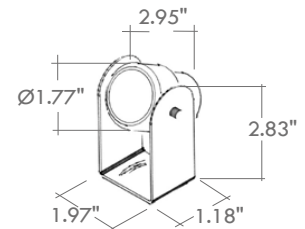

ROUND EVO 1

Round Evo is a round spotlight for outdoor installation on floors, walls or ceilings using adjustable stainless steel supports and accessories. Round Evo 1 has a diameter of 1.8", offered in 3 color temperature with 4 optics options, and 5 standard finishes.

TECHNICAL DATA

Wattage / Input	2.2W
Power Supply	Remote, not included. Consult Factory.
Construction	Body: Anticorodal Aluminum (<i>Anodizing Treatment</i>) Lens: Tempered, Extra Clear Glass Cable Length: 1.64'
CCT	2700K, 3000K, 4000K
BUG Rating	B0-U1-G0 (3000K)
Delivered Lumens	214 lm (3000K)
Efficacy	97.3 lm/W (3000K)
Optics	8°, 12°, 25°, 40°
Finishes	5 Standard, See Below
Fixture Dimensions	Ø1.77" x 2.95" h
Color Consistency	<3-Step MacAdam
IP Rating	IP66
Impact Resistance	IK08

Fixture Dimensions

ORDERING INFORMATION

Example: **LM03.103807.US.01.SP.BP**. Accessories / Power Supplies ordered separately.

LM03.103807.US			
Model No.	Finish	Optic	CCT
LM03.103807.US (Round Evo 1.0)	01 - White 02 - Black 03 - Aluminum 04 - Cor-ten 11 - Anthracite	SS - 8° SP - 12° MD - 25° FL - 40°	BC - 2700K BP - 3000K BF - 4000K

LM20.104318
2.76" x 1.97"

PHOTOMETRIC DATA

Note: All photometric data is 3000K

12°

Maximum Candela = 3316.2

PHOTOMETRIC FILENAME : ROUND EVO 1 30K 12° - LM03.103807.XX.SP.BP.IES

25°

Maximum Candela = 724.5