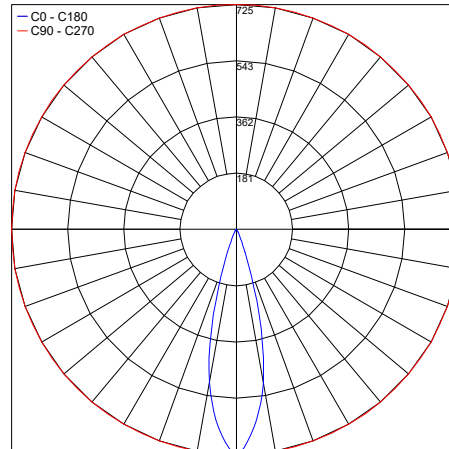

25°

Maximum Candela = 724.5

PHOTOMETRIC FILENAME : ROUND EVO 1 30K 25° - LM03.103807.XX.MD.BP.IES

40°

Maximum Candela = 376.5