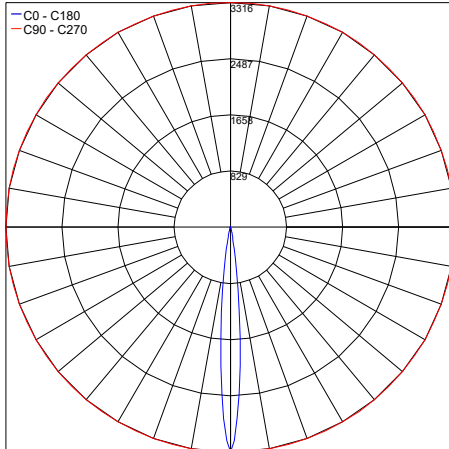

SUGGESTED POWER SUPPLIES

Consult Factory

ACCESSORIES

Spike for furniture or ground installation

LM20.104312
1.73" x 11.26" h

Clasp for furniture installation

LM20.104318
2.76" x 1.97"

PHOTOMETRIC DATA

Note: All photometric data is 3000K

12°

Maximum Candela = 3316.2