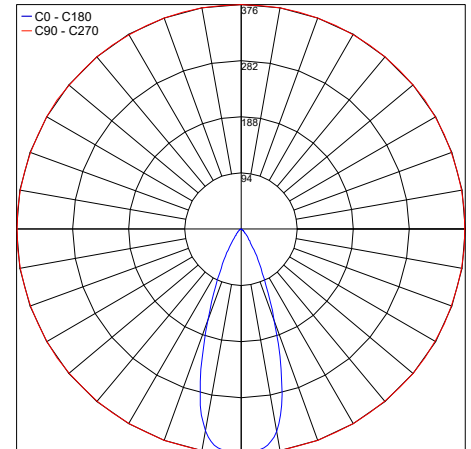

PHOTOMETRIC FILENAME : ROUND EVO 1 30K 40° - LM03.103807.XX.FL.BP.IES

Job Name/Date:

Fixture Type Designation: