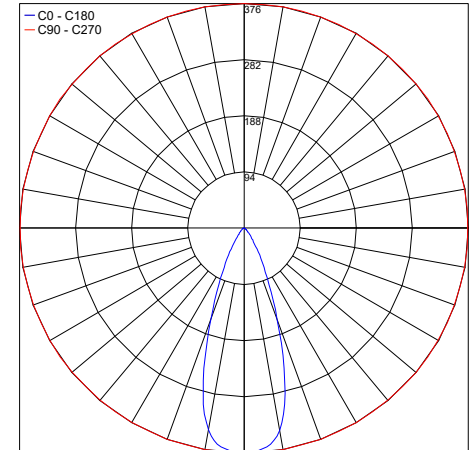

40°

Maximum Candela = 376.5