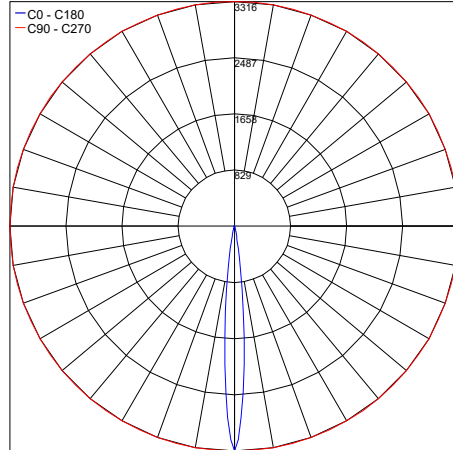

SUGGESTED POWER SUPPLIES

24VDC

Part Number	Description	Input/Output	# of Fixtures
PPLT00128	Non-Dim	120VAC to 24VDC, 6W, Class 2, IP65	1-2
PPLT00632	1-10V Dimming (Dim to Off)	120-277VAC to 24VDC, 12W, Class 2	1-4
PPLT00155	Non-Dim	120VAC to 24VDC, 30W, Class 2	1-10
PPLT00157	Non-Dim	120VAC to 24VDC, 60W, Class 2	1-21
PPLT00627	ELV/TRIAC & 0-10V Dimming (100-0%)	120-277VAC to 24VDC, 96W, Class 2, IP67	1-34
PPLT00158	Non-Dim	120VAC to 24VDC, 100W, Class 2	1-36
PPLT00543	0-10V Dimming to 15% (-40°C / -40°F cold weather start)	120-277VAC to 24VDC, 100W, Class 2	5-36

For other power supply options consult factory.

ACCESSORIES

Spike for furniture or ground installation
LM20.104312
1.73" x 11.26" h

Clasp for furniture installation
LM20.104318
2.76" x 1.97"

PHOTOMETRIC DATA

Note: All photometric data is 3000K

12°

Maximum Candela = 3316.2