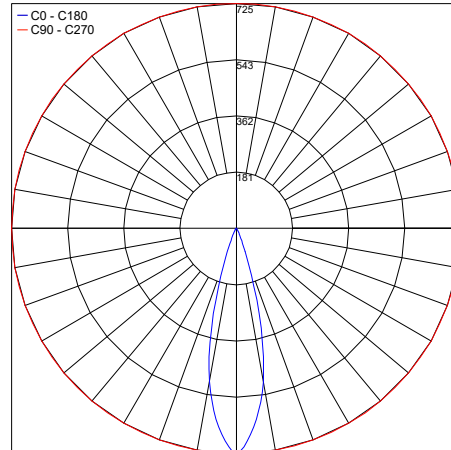

25°

Maximum Candela = 724.5