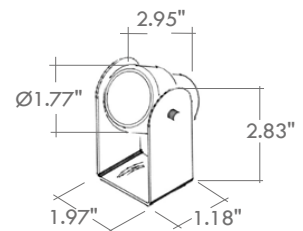

# ROUND EVO 1

datasheet

Round Evo is a round spotlight for outdoor installation on floors, walls or ceilings using adjustable stainless steel supports and accessories. Round Evo 1 has a diameter of 1.8", offered in 3 color temperature with 4 optics options, and 5 standard finishes.

Fixture Dimensions

## TECHNICAL DATA

<b>Wattage / Input</b>	2.2W (24VDC)
<b>Power Supply</b>	Remote, not included. See page 2.
<b>Construction</b>	Body: Anticorodal Aluminum ( <i>Anodizing Treatment</i> ) Lens: Tempered, Extra Clear Glass Cable Length: 1.64'
<b>CCT</b>	2700K, 3000K, 4000K
<b>BUG Rating</b>	B0-U1-G0 (3000K)
<b>Delivered Lumens</b>	214 lm (3000K)
<b>Efficacy</b>	97.3 lm/W (3000K)
<b>Optics</b>	8°, 12°, 25°, 40°
<b>Finishes</b>	5 Standard, See Below
<b>Fixture Dimensions</b>	Ø1.77" x 2.95" h
<b>Color Consistency</b>	<3-Step MacAdam
<b>IP Rating</b>	IP66
<b>Impact Resistance</b>	IK08

40°

Maximum Candela = 376.5

PHOTOMETRIC FILENAME : ROUND EVO 1 30K 40° - LM03.103807.XX.FL.BPIES

Job Name/Date:

Fixture Type Designation: