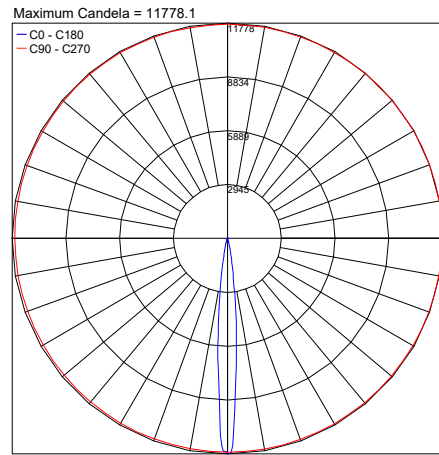

PHOTOMETRIC DATA

Note: All photometric data is 3000K

12°