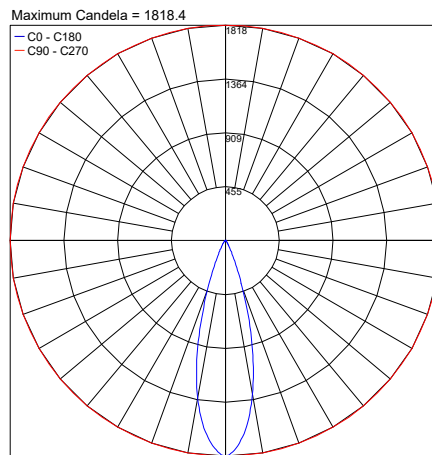

PHOTOMETRIC DATA

Note: All photometric data is 3000K

12°

25°

40°

Horizontal Elliptical

Job Name/Date:

Fixture Type Designation: