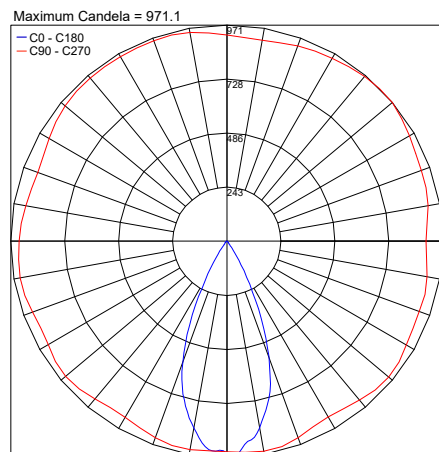

PHOTOMETRIC DATA

Note: All photometric data is 3000K

12°

25°

40°

Horizontal Elliptical

Job Name/Date:

Fixture Type Designation: