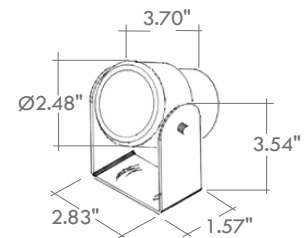

ROUND EVO 2

datasheet

Round Evo is a round spotlight for outdoor installation on floors, walls or ceilings using adjustable stainless steel supports and accessories. Round Evo 2 has a diameter of 2.5", offered in 3 color temperature with 3 optics options, and 5 standard finishes.

TECHNICAL DATA

Wattage / Input	6.3W (24VDC)
Power Supply	Remote, not included. See page 2.
Construction	Body: Anticorodal Aluminum (<i>Anodizing Treatment</i>) Lens: Tempered, Extra Clear Glass Cable Length: 1.64'
CCT	2700K, 3000K, 4000K
BUG Rating	B1-U1-G0 (3000K)
Delivered Lumens	672 lm (3000K)
Efficacy	106.7 lm/W (3000K)
Optics	12°, 25°, Horizontal Elliptical
Finishes	5 Standard, See Below
Fixture Dimensions	Ø2.48" x 3.70" h
Color Consistency	<3-Step MacAdam
IP Rating	IP66
Impact Resistance	IK08

Fixture Dimensions

ORDERING INFORMATION

Example: LM03.103808.US.01.FL.BC Accessories / Power Supplies ordered separately.

LM03.103808.US			
----------------	--	--	--

Model No.	Finish	Optic	CCT
LM03.103808.US	01 - White 02 - Black 03 - Aluminum 04 - Cor-ten 11 - Anthracite	SP - 12° MD - 25° HE - Horizontal Elliptical	BC - 2700K BP - 3000K BF - 4000K

Clasp for furniture installation
LM20.104318
(for Round Evo 2.0)
2.76" x 1.97"

Job Name/Date:

Fixture Type Designation:

PHOTOMETRIC DATA

Note: All photometric data is 3000K

12°

PHOTOMETRIC FILENAME : ROUND EVO 2 30K 12° - LM03.103808.01.SP.BPIES