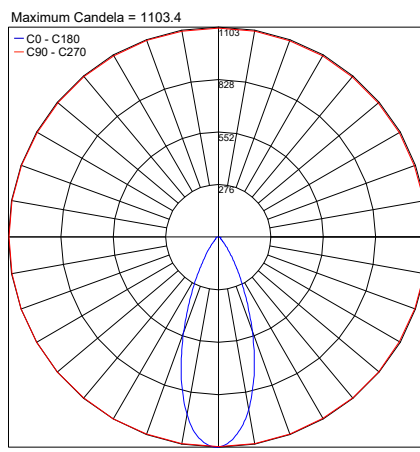

Horizontal Elliptical