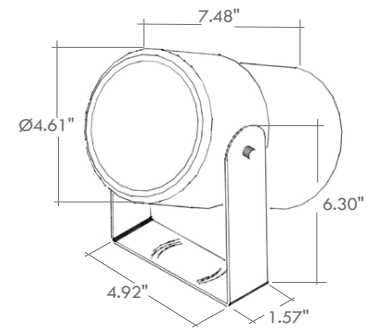

ROUND EVO 4

datasheet

Round Evo is a round spotlight for outdoor installation on floors, walls or ceilings using adjustable stainless steel supports and accessories. Round Evo 4 has a diameter of 4.6", offered in 3 color temperature with 3 optics options, and 5 standard finishes.

TECHNICAL DATA

Wattage / Input	19W
Power Supply	Remote, not included. Consult Factory.
Construction	Body: Anticorodal Aluminum (<i>Anodizing Treatment</i>) Lens: Tempered, Extra Clear Glass Cable Length: 1.64'
CCT	2700K, 3000K, 4000K
BUG Rating	B2-U1-G0 (3000K)
Delivered Lumens	2802 lm (3000K)
Efficacy	147.5 lm/W (3000K)
Optics	12°, 25°, 40°
Finishes	5 Standard, See Below
Fixture Dimensions	Ø4.61" x 7.48" h
Color Consistency	<3-Step MacAdam
IP Rating	IP66
Impact Resistance	IK08

Fixture Dimensions

ORDERING INFORMATION

Example: LM03.103810.US.01.FL.BC Accessories / Power Supplies ordered separately.

LM03.103810.US	.		.		.	
----------------	---	--	---	--	---	--

Model No.	Finish	Optic	CCT
LM03.103810.US	01 - White	SP - 12°	BC - 2700K
	02 - Black	MD - 25°	BP - 3000K
	03 - Aluminum	FL - 40°	BF - 4000K
	04 - Cor-ten		
	11 - Anthracite		

Spike for ground installation
LM20.104314
(for Round Evo 4.0)
2.95" x 15.75" h

Clasp for furniture installation
LM20.104320
(for Round Evo 4.0)
3.94" x 1.97"

Job Name/Date:

Fixture Type Designation:

PHOTOMETRIC DATA