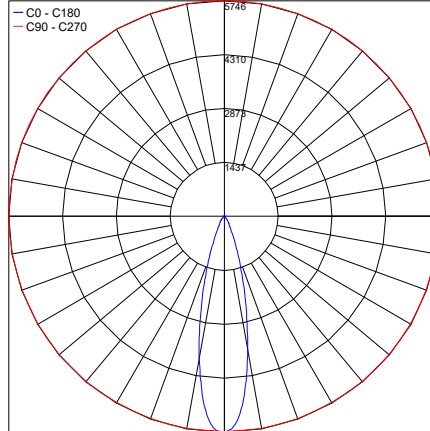

25°

Maximum Candela = 5746.2