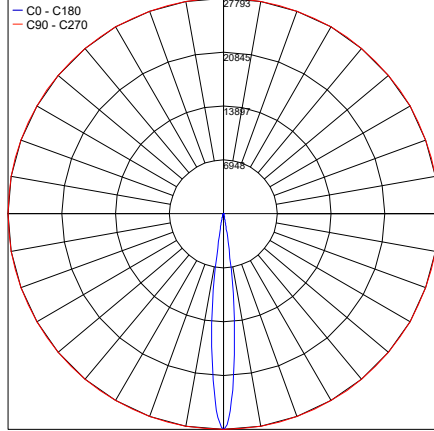

PHOTOMETRIC DATA

Note: All photometric data is 3000K

12°

Maximum Candela = 27793