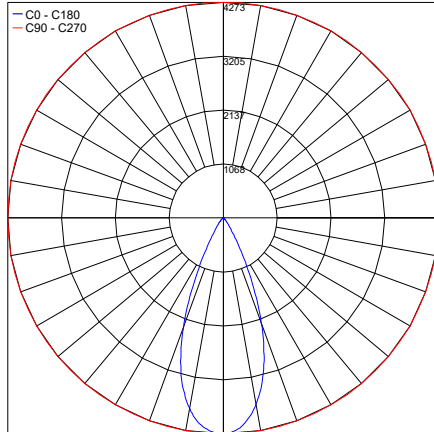

40°

Maximum Candela = 4273.1