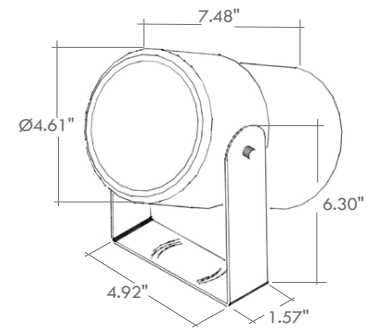

ROUND EVO 4

Round Evo is a round spotlight for outdoor installation on floors, walls or ceilings using adjustable stainless steel supports and accessories. Round Evo 4 has a diameter of 4.6", offered in 3 color temperature with 3 optics options, and 5 standard finishes.

TECHNICAL DATA

Wattage / Input	19W
Power Supply	Remote, not included. Consult Factory.
Construction	Body: Anticorodal Aluminum (<i>Anodizing Treatment</i>) Lens: Tempered, Extra Clear Glass Cable Length: 1.64'
CCT	2700K, 3000K, 4000K
BUG Rating	B2-U1-G0 (3000K)
Delivered Lumens	2802 lm (3000K)
Efficacy	147.5 lm/W (3000K)
Optics	12°, 25°, 40°
Finishes	5 Standard, See Below
Fixture Dimensions	Ø4.61" x 7.48" h
Color Consistency	<3-Step MacAdam
IP Rating	IP66
Impact Resistance	IK08

Fixture Dimensions

ORDERING INFORMATION

Example: LM03.103810.US.01.FL.BC Accessories / Power Supplies ordered separately.

LM03.103810.US	.		.		.	
----------------	---	--	---	--	---	--

Model No.	Finish	Optic	CCT
LM03.103810.US	01 - White	SP - 12°	BC - 2700K
	02 - Black	MD - 25°	BP - 3000K
	03 - Aluminum	FL - 40°	BF - 4000K
	04 - Cor-ten		
	11 - Anthracite		

Spike for ground installation
LM20.104314
(for Round Evo 4.0)
2.95" x 15.75" h

Clasp for furniture installation
LM20.104320
(for Round Evo 4.0)
3.94" x 1.97"

Job Name/Date:

Fixture Type Designation:

PHOTOMETRIC DATA