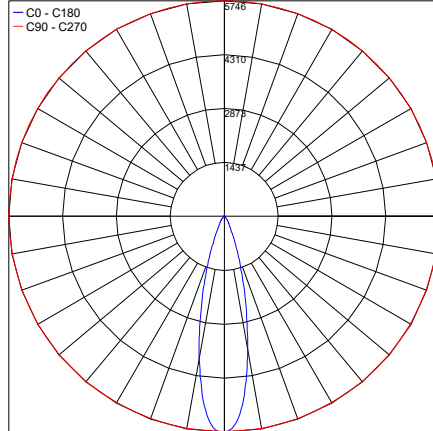

25°

Maximum Candela = 5746.2