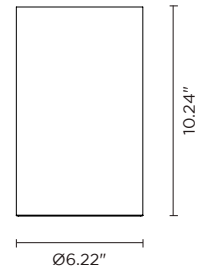

CYLINDER MAXI COB

Cylinder Maxi HP is a 42W, surface-mounted, cylindrical downlight suitable for outdoor ceiling installation. It is available in 3000K or 4000K, with 3 optical options, and 2 standard finishes.

TECHNICAL DATA

Wattage / Input	42W (120VAC)
Power Supply	Integral
Construction	Body/Frame: Extruded Copper-Free Aluminum Lens: Tempered, Safety Glass
CCT	3000K, 4000K
Delivered Lumens	4752 lm (35°, 3000K)
Efficacy	113.1 lm/W
Optics	14°, 35°, 55°
Finishes	Textured Gray, Anthracite Gray, Matte Black (on request)
Fixture Dimensions	Ø6.22" x 10.24" h
Fixture Weight	11.02 lbs
LED Source	1 COB CREE "CXB 2540" LED
IP Rating	IP66
IK Rating	IK09

Fixture Dimensions

ORDERING INFORMATION

Example: 701204P-30K-35-TG

701204P	-		-		
---------	---	--	---	--	--

Model No.	CCT	Optics	Finish
701204P	30K - 3000K 40K - 4000K	14 - 14° 35 - 35° 55 - 55°	TG - Textured Gray AG - Anthracite Gray MB - Matte Black (on request)

Job Name/Date:

Fixture Type Designation:

PHOTOMETRIC DATA

Note all Photometry is 3000K

Maximum Candela = 51618.6

PHOTOMETRIC FILENAME : CYLINDER MAXI COB - 701204_14° 3000K.IES

14°

Maximum Candela = 15289.6