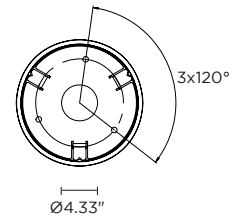

TECHNICAL DATA

Wattage / Input	42W (120VAC)
Power Supply	Integral
Construction	Body/Frame: Extruded Copper-Free Aluminum Lens: Tempered, Safety Glass
CCT	3000K, 4000K
Delivered Lumens	4752 lm (35°, 3000K)
Efficacy	113.1 lm/W
Optics	14°, 35°, 55°
Finishes	Textured Gray, Anthracite Gray, Matte Black (on request)
Fixture Dimensions	Ø6.22" x 10.24" h
Fixture Weight	11.02 lbs
LED Source	1 COB CREE "CXB 2540" LED
IP Rating	IP66
IK Rating	IK09

Fixture Dimensions

ORDERING INFORMATION

Example: 701204P-30K-35-TG

701204P	-		-		
---------	---	--	---	--	--

Model No.	CCT	Optics	Finish
701204P	30K - 3000K 40K - 4000K	14 - 14° 35 - 35° 55 - 55°	TG - Textured Gray AG - Anthracite Gray MB - Matte Black (on request)

Job Name/Date:

Fixture Type Designation:

PHOTOMETRIC DATA

Note all Photometry is 3000K

Maximum Candela = 51618.6

PHOTOMETRIC FILENAME : CYLINDER MAXI COB - 701204_14° 3000K.IES

14°

Maximum Candela = 15289.6

PHOTOMETRIC FILENAME : CYLINDER MAXI COB 701204_35° 3000K.IES

35°

Maximum Candela = 8006.5

PHOTOMETRIC FILENAME : CYLINDER MAXI COB 701204_55° 3000K.IES

55°

Job Name/Date:

Fixture Type Designation: