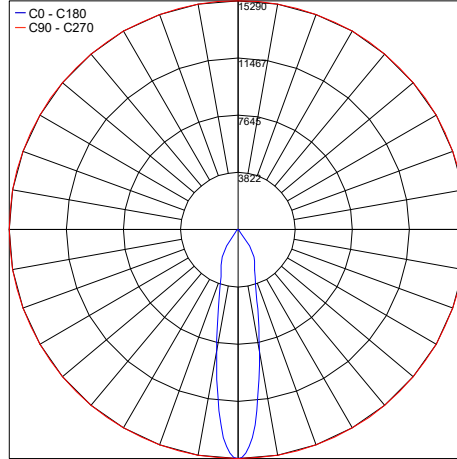

TECHNICAL DATA

Wattage / Input	42W (120VAC)
Power Supply	Integral
Construction	Body/Frame: Extruded Copper-Free Aluminum Lens: Tempered, Safety Glass
CCT	3000K, 4000K
Delivered Lumens	4752 lm (35°, 3000K)
Efficacy	113.1 lm/W
Optics	14°, 35°, 55°
Finishes	Textured Gray, Anthracite Gray, Matte Black (on request)
Fixture Dimensions	Ø6.22" x 10.24" h
Fixture Weight	11.02 lbs
LED Source	1 COB CREE "CXB 2540" LED
IP Rating	IP66
IK Rating	IK09

Fixture Dimensions

ORDERING INFORMATION

Example: 701204P-30K-35-TG

701204P	-		-		
---------	---	--	---	--	--

Model No.	CCT	Optics	Finish
701204P	30K - 3000K 40K - 4000K	14 - 14° 35 - 35° 55 - 55°	TG - Textured Gray AG - Anthracite Gray MB - Matte Black (on request)

Job Name/Date:

Fixture Type Designation:

PHOTOMETRIC DATA

Note all Photometry is 3000K

Maximum Candela = 51618.6

PHOTOMETRIC FILENAME : CYLINDER MAXI COB - 701204_14° 3000K.IES

14°

Maximum Candela = 15289.6

PHOTOMETRIC FILENAME : CYLINDER MAXI COB 701204_35° 3000K.IES

35°

Maximum Candela = 8006.5

PHOTOMETRIC FILENAME : CYLINDER MAXI COB 701204_55° 3000K.IES

55°

Job Name/Date:

Fixture Type Designation: