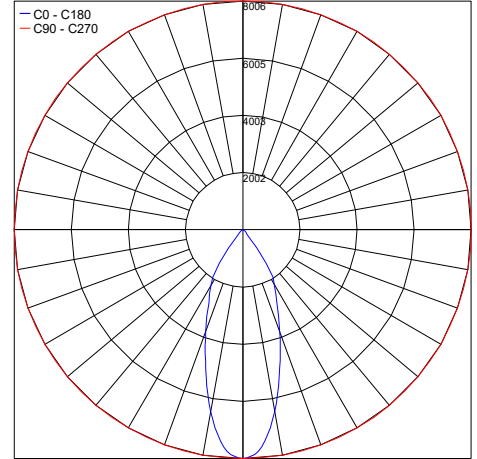

TECHNICAL DATA

Wattage / Input	42W (120VAC)
Power Supply	Integral
Construction	Body/Frame: Extruded Copper-Free Aluminum Lens: Tempered, Safety Glass
CCT	3000K, 4000K
Delivered Lumens	4752 lm (35°, 3000K)
Efficacy	113.1 lm/W
Optics	14°, 35°, 55°
Finishes	Textured Gray, Anthracite Gray, Matte Black (on request)
Fixture Dimensions	Ø6.22" x 10.24" h
Fixture Weight	11.02 lbs
LED Source	1 COB CREE "CXB 2540" LED
IP Rating	IP66
IK Rating	IK09

Fixture Dimensions

ORDERING INFORMATION

Example: 701204P-30K-35-TG

701204P	-		-		
---------	---	--	---	--	--

Model No.	CCT	Optics	Finish
701204P	30K - 3000K 40K - 4000K	14 - 14° 35 - 35° 55 - 55°	TG - Textured Gray AG - Anthracite Gray MB - Matte Black (on request)

Job Name/Date:

Fixture Type Designation:

PHOTOMETRIC DATA

Note all Photometry is 3000K

Maximum Candela = 51618.6

PHOTOMETRIC FILENAME : CYLINDER MAXI COB - 701204_14° 3000K.IES

14°

Maximum Candela = 15289.6

PHOTOMETRIC FILENAME : CYLINDER MAXI COB 701204_35° 3000K.IES

35°

Maximum Candela = 8006.5

PHOTOMETRIC FILENAME : CYLINDER MAXI COB 701204_55° 3000K.IES

55°

Job Name/Date:

Fixture Type Designation: