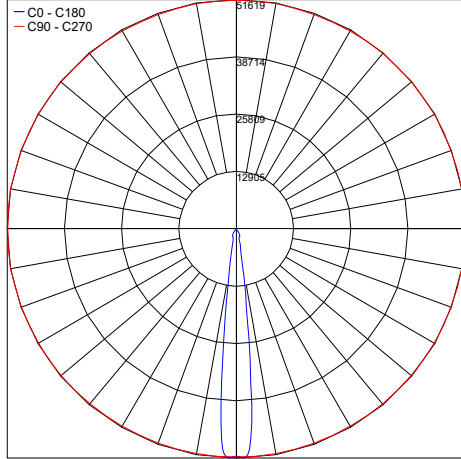

TECHNICAL DATA

Wattage / Input	42W (120VAC)
Power Supply	Integral
Construction	Body/Frame: Extruded Copper-Free Aluminum Lens: Tempered, Safety Glass
CCT	3000K, 4000K
Delivered Lumens	4752 lm (35°, 3000K)
Efficacy	113.1 lm/W
Optics	14°, 35°, 55°
Finishes	Textured Gray, Anthracite Gray, Matte Black (on request)
Fixture Dimensions	Ø6.22" x 10.24" h
Fixture Weight	11.02 lbs
LED Source	1 COB CREE "CXB 2540" LED
IP Rating	IP66
IK Rating	IK09

Fixture Dimensions

ORDERING INFORMATION

Example: 701204P-30K-35-TG

701204P	-		-		
---------	---	--	---	--	--

Model No.	CCT	Optics	Finish
701204P	30K - 3000K 40K - 4000K	14 - 14° 35 - 35° 55 - 55°	TG - Textured Gray AG - Anthracite Gray MB - Matte Black (on request)

Job Name/Date:

Fixture Type Designation:

PHOTOMETRIC DATA

Note all Photometry is 3000K

Maximum Candela = 51618.6

PHOTOMETRIC FILENAME : CYLINDER MAXI COB - 701204_14° 3000K.IES

14°

Maximum Candela = 15289.6

PHOTOMETRIC FILENAME : CYLINDER MAXI COB 701204_35° 3000K.IES

35°

Maximum Candela = 8006.5

PHOTOMETRIC FILENAME : CYLINDER MAXI COB 701204_55° 3000K.IES

55°

Job Name/Date:

Fixture Type Designation: