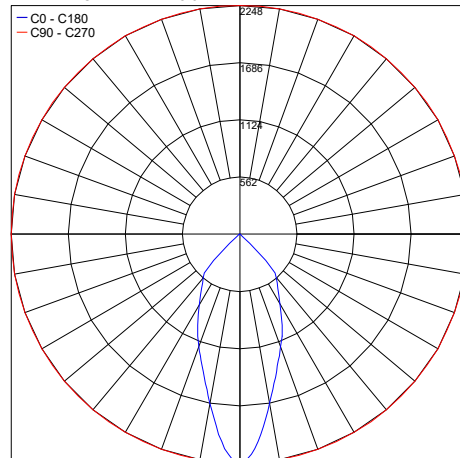

35°

Maximum Candela = 2248.3