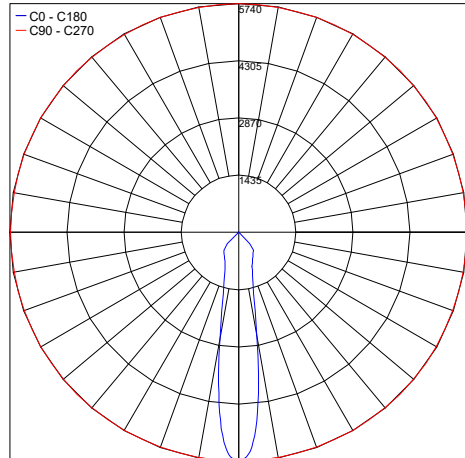

PHOTOMETRIC DATA

Note all Photometry is 3000K

Maximum Candela = 5739.7