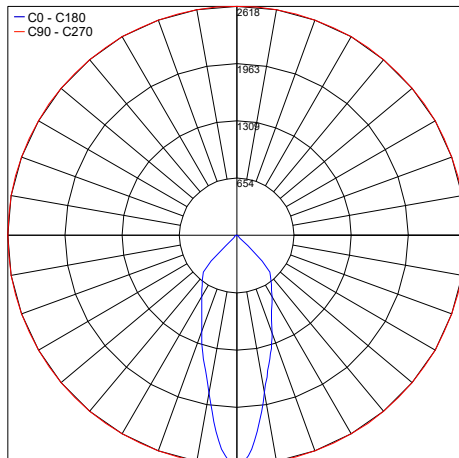

14°

Maximum Candela = 2617.8