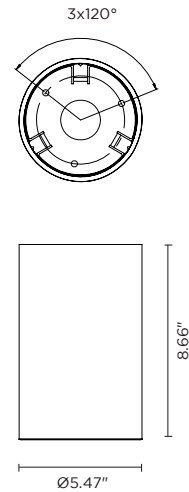

CYLINDER MEDIUM COB

Cylinder Medium COB is a 16W, surface-mounted, cylindrical downlight suitable for outdoor ceiling installation. It is available in 3000K or 4000K, with 3 optical options, and 2 standard finishes.

TECHNICAL DATA

Wattage / Input	16W (120VAC)
Power Supply	Integral
Construction	Body/Frame: Extruded Copper-Free Aluminum Lens: Tempered, Safety Glass
CCT	3000K, 4000K
Delivered Lumens	1813 lm (35°, 3000K)
Efficacy	113.3 lm/W
Optics	14°, 35°, 55°
Finishes	Textured Gray, Anthracite Gray, Matte Black (on request)
Fixture Dimensions	Ø5.47" x 8.66" h
Fixture Weight	8.82 lbs
LED Source	1 COB CREE "CXB 1512" LED
IP Rating	IP66
IK Rating	IK09

Fixture Dimensions

ORDERING INFORMATION

Example: 701203P-30K-35-TG

701203P	-		-		
---------	---	--	---	--	--

Model No.	CCT	Optics	Finish
701203P	30K - 3000K 40K - 4000K	14 - 14° 35 - 35° 55 - 55°	TG - Textured Gray AG - Anthracite Gray MB - Matte Black (on request)

Job Name/Date:

Fixture Type Designation:

PHOTOMETRIC DATA

Note all Photometry is 3000K

Maximum Candela = 5739.7

PHOTOMETRIC FILENAME : CYLINDER MEDIUM COB 701203_14° 3000K.IES

14°

Maximum Candela = 2617.8