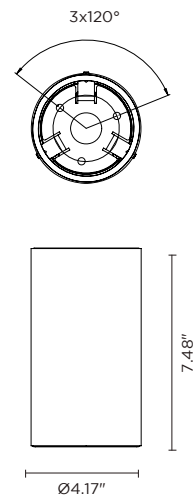

CYLINDER MINI COB

Cylinder Mini COB is a 10W, surface-mounted, cylindrical downlight suitable for outdoor ceiling installation. It is available in 3000K or 4000K, with 3 optical options, and 2 standard finishes.

TECHNICAL DATA

Wattage / Input	10W (120VAC)
Power Supply	Integral
Construction	Body/Frame: Extruded Copper-Free Aluminum Lens: Tempered, Safety Glass
CCT	3000K, 4000K
Delivered Lumens	1060 lm (35°, 3000K)
Efficacy	106 lm/W
Optics	14°, 35°, 55°
Finishes	Textured Gray, Anthracite Gray, Matte Black (on request)
Fixture Dimensions	Ø4.17" x 7.48" h
Fixture Weight	5.95 lbs
LED Source	1 COB CREE "CXB 1310" LED.
IP Rating	IP66
IK Rating	IK09

Fixture Dimensions

ORDERING INFORMATION

Example: 701202P-30K-35-TG

701202P	-		-		
---------	---	--	---	--	--

Model No.	CCT	Optics	Finish
701202P	30K - 3000K 40K - 4000K	14 - 14° 35 - 35° 55 - 55°	TG - Textured Gray AG - Anthracite Gray MB - Matte Black (on request)