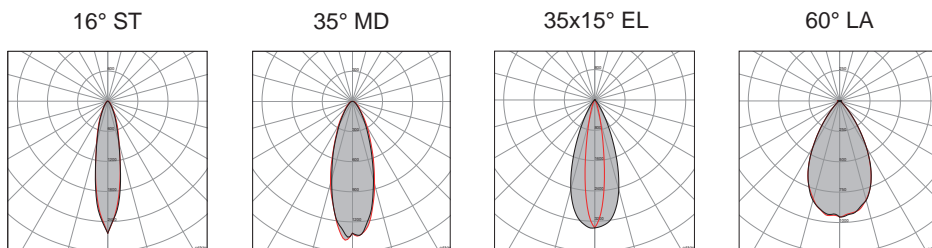

ACCESSORIES

B HRMTB1 Standard: ● WI: White Irazu ● BLL: Black Lava On request: ● SB: Silver Bombalai ● BL: Bronze Lario ● RR: Rust Rame ● BF: Beige Futura ● GK: Gold Karkar ● BT: Blue Telica	R HRMTR1	HRMTR2	HRMTR3	HRMTR4	● Galvanized

POWER SUPPLIES

See datasheet for options