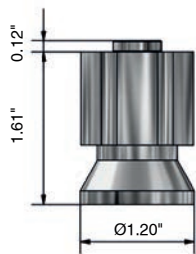

LED MODULE TECHNICAL CHARACTERISTICS

TECHNICAL DETAILS LED MODULE

Lumen	Watt	Lumen Watt Out	Volt	Code	CCT	Beam	Color
Shunt connection 210	1.9	≤ 111	24	HRMM24	WW: 2700 W: 3000 X: 3500 N: 4000	ST: narrow beam MD: medium beam EL: elliptical beam LA: wide beam	Standard: ● WI: White Irazu ● BLL: Black Lava On request: ● SB: Silver Bombalai ● BL: Bronze Lario ● RR: Rust Rame ● BF: Beige Futura ● GK: Gold Karkar ● BT: Blue Telica

>90 CRI
3SDCM
IP40 EN 60529
IK 08 EN 60048
230 V 2014/25/EU
50/60 Hz
850° EN 60915
RG 0 EN 62471
RoHS
REACH
>80 CRI
>95 CRI *On request*
5Y WARRANTY 5% FAILURE RATE
60.000 h LED LIFETIME L90B10
100.000 h LED LIFETIME L70B50

Min and Max room temperature: -10°+40° C. - Lumen: total output flux with 3000K CRI90; - Flux variation with CRI85 + 8%, with CRI95 - 8%. - Watt: system power - Tolerance ± 10%