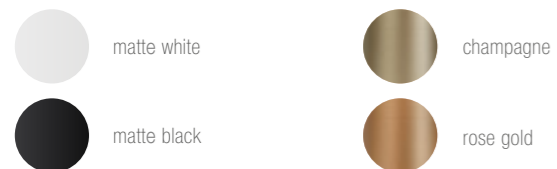

# U1 NANO 48V

Indoor luminaire for 48V track N-INSIDE and N10 is available with white, black, champagne or rose gold finish and interchangeable lenses. U1 NANO 48V is a compact and versatile projector that makes every individual detail the protagonist of the interior of the design space. The light source is a LED (COB) CRI >90, 3000K, 2700K (4000K light source on request) fed in direct current with incorporated convertor located inside the track adaptor.

## CODE COMPOSITION

BUT048 L 00024		0
		<i>dimmiability</i>
<b>ND</b>	non dimmable	
<b>DA</b>	DALI	
		<i>light color</i>
<b>27</b>	2700K	
<b>30</b>	3000K	
<b>40</b>	4000K	
		<i>lens</i>
<b>12</b>	12°	
<b>31</b>	31°	
<b>54</b>	54°	
		<i>finishing</i>
<b>W1</b>	white	
<b>B1</b>	black	
<b>A1</b>	champagne	
<b>A2</b>	rose gold	

## TECHNICAL FEATURES

Code	<b>BUT048 L 00024 XX</b>
Type	Projector ± 360° / ± 90° 
Material	Aluminum
Finishing	White   Black   Champagne   Rose Gold
Weight	0.88 lbs
Mounting	Track 48V
IP rating	IP40
Control gear	Electronic driver on board (included)
Lamp type	LED 
Lamp wattage	1 x 6W
Luminous efficacy	750 lm - 3000K
Light distribution	Beam 12°   Beam 31°   Beam 54°
Light colour	White 3000K   White 2700K White 4000K (on request)
Voltage connection	48 VDC
CRI	>90
Note	Black tige for U1 NANO 48V champagne and rose gold.