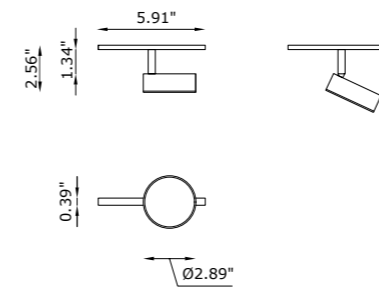

# U1 NANO 48V

Indoor luminaire for 48V track N-INSIDE and N10 is available with white, black, champagne or rose gold finish and interchangeable lenses. U1 NANO 48V is a compact and versatile projector that makes every individual detail the protagonist of the interior of the design space. The light source is a LED (COB) CRI >90, 3000K, 2700K (4000K light source on request) fed in direct current with incorporated convertor located inside the track adaptor.

## TECHNICAL FEATURES

Code	<b>BUT048 L 00024 XX</b>
Type	Projector ± 360° / ± 90° 
Material	Aluminum
Finishing	White   Black   Champagne   Rose Gold
Weight	0.88 lbs
Mounting	Track 48V
IP rating	IP40
Control gear	Electronic driver on board (included)
Lamp type	LED 
Lamp wattage	1 x 6W
Luminous efficacy	750 lm - 3000K
Light distribution	Beam 12°   Beam 31°   Beam 54°
Light colour	White 3000K   White 2700K White 4000K (on request)
Voltage connection	48 VDC
CRI	>90
Note	Black tige for U1 NANO 48V champagne and rose gold.