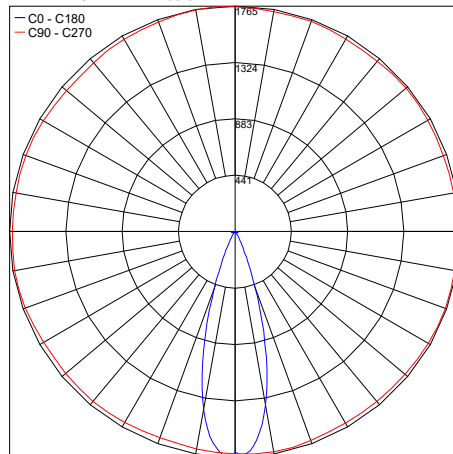

Maximum Candela = 1765.5