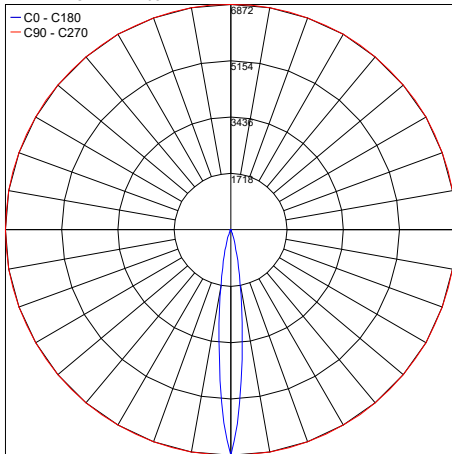

PHOTOMETRIC DATA

Note: All photometry is 3000K

Maximum Candela = 6872.4