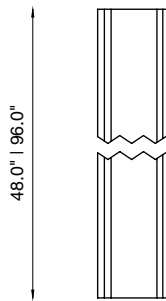

See N10 Track datasheet for ordering code and power supply

See N-Inside Track datasheet for ordering code and power supply