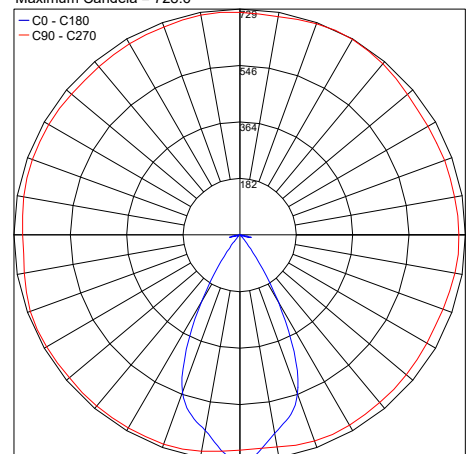

Maximum Candela = 728.6