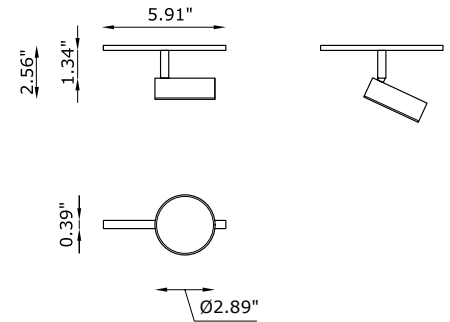

TECHNICAL DATA

Wattage / Input	6W
Track Power Supply	Remote 48VDC power supply for track, not included. See 48V Track datasheet
Track Head	Integral 48V LED Converter in Track Adapter
Dimming	Non-Dim, Dali
Construction	Body: Aluminum Lens: Opal Diffused
CCT	2700K, 3000K, 4000K
CRI	>90
Delivered Lumens	568 lm (12°, 3000K) 561 lm (31°, 3000K) 550 lm (54°, 3000K)
Efficacy	94.7 lm/W (12°, 3000K) 93.5 lm/W (31°, 3000K) 91.6 lm/W (54°, 3000K)
Optics	12°, 31°, 54° Rotatable ±360°, ±90°
UGR Rating	—
Finishes	White, Black, Champagne, Rose Gold
Fixture Dimensions	Ø2.89" x 2.56" or 5.91" l
Fixture Weight	0.88 lbs
IP Rating	IP40

Fixture Dimensions

ORDERING INFORMATION

Example: **BUT048L00024W11230ND0.US**. Power Supplies ordered separately.

BUT048L00024					0	US
Model No.	Finish	Optic	CCT	Dimmability		
BUT048L00024	W1 - White B1 - Black A1 - Champagne A2 - Rose Gold	12 - 12° 31 - 31° 54 - 54°	27 - 2700K 30 - 3000K 40 - 4000K	ND - Non Dimmable DA - DALI	0	US

See N-Inside Track datasheet for ordering code and power supply

PHOTOMETRIC DATA

Note: All photometry is 3000K

Maximum Candela = 6872.4

PHOTOMETRIC FILENAME : BUT048L00024 XX 12°.IES

Maximum Candela = 1765.5

PHOTOMETRIC FILENAME : BUT048L00024 XX 31°.IES

Maximum Candela = 728.6

PHOTOMETRIC FILENAME : BUT048L00024 XX 54°.IES

Job Name/Date:

Fixture Type Designation: