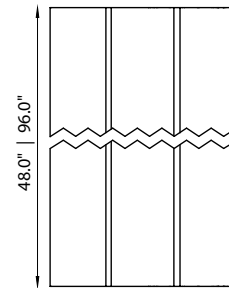

SUGGESTED POWER SUPPLIES

48VDC - See Track Datasheets

48V NANO TRACKS

N10

N-INSIDE

See N10 Track datasheet for ordering code and power supply

See N-Inside Track datasheet for ordering code and power supply

PHOTOMETRIC DATA

Note: All photometry is 3000K

Maximum Candela = 6872.4

Maximum Candela = 1765.5

Maximum Candela = 728.6

Job Name/Date:

Fixture Type Designation: