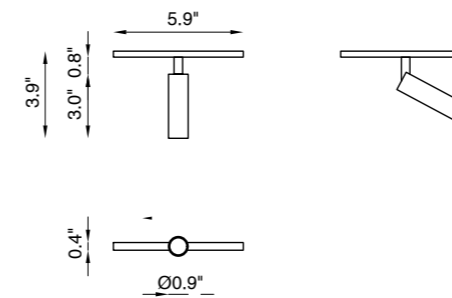

Z1 NANO 48V

Z1 NANO 48V is a 48V N-INSIDE and N10 track luminaire, characterized by a miniaturized projector with a diameter of only 0.91", completely adjustable over vertical and horizontal axes. Available with a standard black or white finish, Z1 NANO 48V is a product which guarantees high performances with minimum visual impact. The Z1 NANO 48V projector has a LED (COB) CRI >90, 3000K light source (2700K/4000K on request) fed by direct current with recessed converter installed inside the track adapter.

CODE COMPOSITION

BUT048 L 00018		0
		dimmiability
ND	non dimmable	
DA	DALI	
		light color
27	2700K	
30	3000K	
40	4000K	
		lens
22	22°	
50	50°	
		finishing
W1	white	
B1	black	

example of code composition BUT048 L 00018 W1 22 27 ND 0

TECHNICAL FEATURES

Code	BUT048 L 00018 XX
Type	Projector ± 360° / ± 90°
Material	Aluminum
Finishing	White Black
Weight	0.88 lbs
Mounting	Nano track 48V
IP rating	IP40
Control gear	Electronic driver on board (included)
Lamp type	LED
Lamp wattage	1 x 6W
Luminous efficacy	520 lm - 3000K
Light distribution	Beam 22° Beam 50° (on request)
Light color	White 3000K White 2700K 4000K (on request)
Voltage connection	48 VDC
CRI	>90