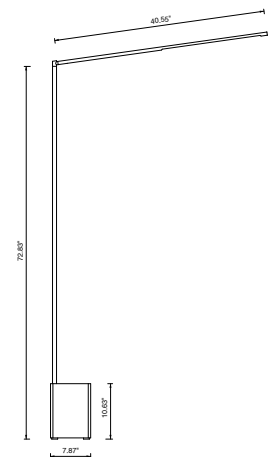

Bella Floor is a one of a kind, IP65-rated floor lamp that has an elegant and minimal thin profile with an integrated battery which allows the user to take the light wherever needed, both indoors and outdoors. It is available in 2 sizes, adjustable 310° on the vertical axis and 360° on the horizontal one, with a concrete base that provides stability, and contains the rechargeable and replaceable battery pack. The front of the base a slot with courtesy light has a touch sensor for the switching on/off and the dimming of the lamp.

## TECHNICAL DATA

<b>Wattage</b>	8W
<b>Power Supply</b>	Integral Battery with Charger - Low Voltage
<b>Construction</b>	Body: Aluminum
<b>CCT</b>	2700K/2800K, 3000K/3100K
<b>Dimming</b>	Soft Touch On/Off or Dimming 10% to100%
<b>BUG Rating</b>	B0-U1-G0
<b>Delivered Lumens</b>	600 lm (2700K/2800K) 619 lm (3000K/3100K)
<b>Efficacy</b>	75 lm/W (2700K/2800K) 77.4 lm/W (3000K/3100K)
<b>Optics</b>	Diffuse
<b>Battery Life</b>	6 Hours (Charging time app. 3 hours)
<b>Finishes</b>	Black Matte Anodized
<b>Fixture Dimensions</b>	66.9" l x 72.8" h 40.6" l x 72.8" h Base: 7.9" l x 10.6" h (Weight: 44.1 lbs)
<b>IP Rating</b>	IP65
<b>Impact Resistance</b>	IK07

Fixture Dimensions

## ORDERING INFORMATION

Example: D901938007.US

<b>D9019</b>			<b>US</b>
<b>Model #</b>	<b>CCT</b>	<b>Size / Power</b>	<b>US</b>
<b>D9019</b>	3 - 2700K/2800K	<b>8007</b> - 66.9" l w/ battery pack and charger	<b>US</b>
	1 - 3000K/3100K	<b>8017</b> - 41.3" l w/ battery pack and charger	