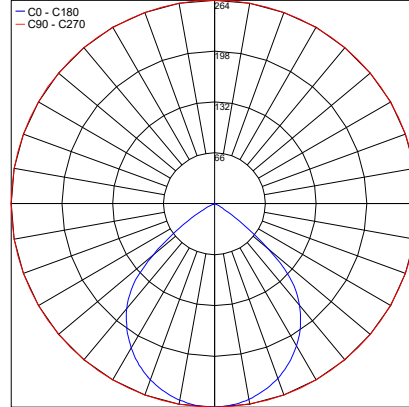

3000K

Maximum Candela = 264.2