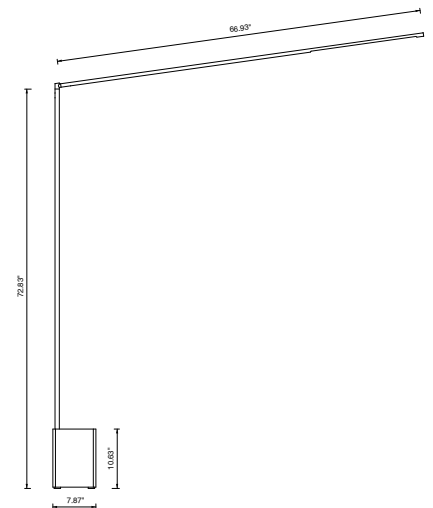

Bella Floor is a one of a kind, IP65-rated floor lamp that has an elegant and minimal thin profile with an integrated battery which allows the user to take the light wherever needed, both indoors and outdoors. It is available in 2 sizes, adjustable 310° on the vertical axis and 360° on the horizontal one, with a concrete base that provides stability, and contains the rechargeable and replaceable battery pack. The front of the base a slot with courtesy light has a touch sensor for the switching on/off and the dimming of the lamp.

## TECHNICAL DATA

<b>Wattage</b>	8W
<b>Power Supply</b>	Integral Battery with Charger - Low Voltage
<b>Construction</b>	Body: Aluminum
<b>CCT</b>	2700K/2800K, 3000K/3100K
<b>Dimming</b>	Soft Touch On/Off or Dimming 10% to100%
<b>BUG Rating</b>	B0-U1-G0
<b>Delivered Lumens</b>	600 lm (2700K/2800K) 619 lm (3000K/3100K)
<b>Efficacy</b>	75 lm/W (2700K/2800K) 77.4 lm/W (3000K/3100K)
<b>Optics</b>	Diffuse
<b>Battery Life</b>	6 Hours (Charging time app. 3 hours)
<b>Finishes</b>	Black Matte Anodized
<b>Fixture Dimensions</b>	66.9" l x 72.8" h 40.6" l x 72.8" h Base: 7.9" l x 10.6" h (Weight: 44.1 lbs)
<b>IP Rating</b>	IP65
<b>Impact Resistance</b>	IK07

Fixture Dimensions

## ORDERING INFORMATION

Example: D901938007.US

<b>D9019</b>			<b>US</b>
<b>Model #</b>	<b>CCT</b>	<b>Size / Power</b>	<b>US</b>
<b>D9019</b>	3 - 2700K/2800K	<b>8007</b> - 66.9" l w/ battery pack and charger	<b>US</b>
	1 - 3000K/3100K	<b>8017</b> - 41.3" l w/ battery pack and charger	