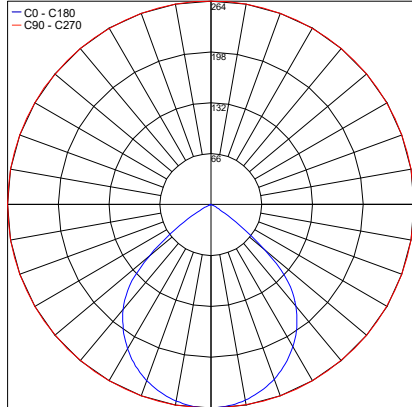

PHOTOMETRIC DATA

2700K

Maximum Candela = 264.2