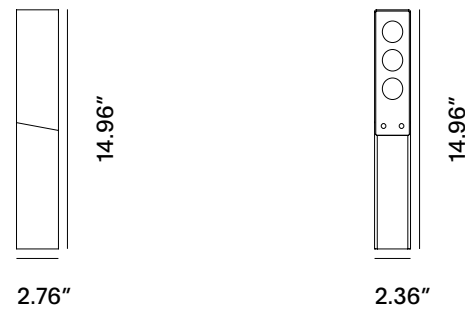

CAUSEWAY M03

Color			Emission		
2700 K	3000 K	4000 K	21°	45°	65°
1630 lm	1650 lm	1840 lm			
Power 15 W			Codes Technical details		

IP66 IK08 Accessories p. 239