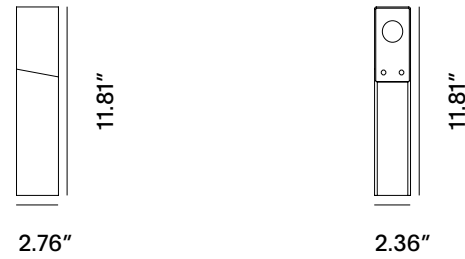

Bollard available in three heights depending on the selected pole head, in AISI 316L stainless steel. Pole top available in versions with one, two or three LEDs with frontal emission. 21°, 45° and 65° optics at 2700K, 3000K and 4000K. Flush black silk-screened extra-clear tempered glass, 0.16" thick. Integrated power supply. Flange with anchor bolts for installation in concrete. HCT surface finish available in three variants.

CAUSEWAY M01