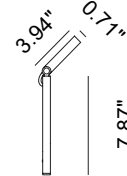

Inox Graphite

Inox Bronze

CRI>80

IP65

IK07

Stainless steel AISI 316L stem spotlight. Adjustable head and adaptable, variable stem height. Extra-clear black silk-screened tempered diffuser, 0.16 inches thick. Power cable inserted within the stem for protection against cuts and accidental damage, covered with a burnished stainless-steel spring. Equipped with 4 LEDs with 20° and 45° optics and color temperatures of 2700K, 3000K, and 4000K. Installation accessories include spike for ground insertion or baseplate installation with polyethylene counter-casing. Formwork accessory available for in-ground or concrete installation, which can be accessorized with a bottom cap and plaster guard cap. Version with baseplate for installation using anchors. Available multi-socket IP66 plug-in box made of thermoplastic material for powering up to 4 devices. Remote power supply. Surface finish HCT available in three variants.

1.18"

7.87"

1.26"

Emission

20°

Color	2700K	3000K	4000K
	409 lm	433 lm	466 lm

Power
5W

45°

20°

Color	2700K	3000K	4000K
	409 lm	433 lm	466 lm

Power
5W

45°

Color	2700K	3000K	4000K
	409 lm	433 lm	466 lm

Power
5W

H800 - cable 3.28'

- IP65
- IK07
- lm
- Orientable