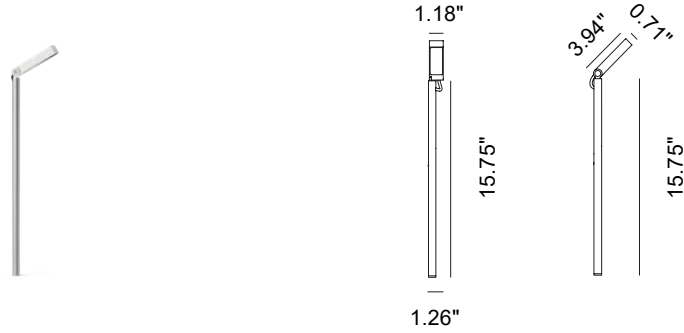

Emission

20°

Color	2700K	3000K	4000K
	409 lm	433 lm	466 lm

Power
5W