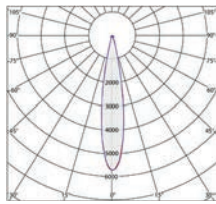

POWER SUPPLY
ON/OFF

PT00290

SPIKE

PT69001

Emission

20°

Color	2700K	3000K	4000K
409 lm	433 lm	466 lm	

Power
5W

45°

Color	2700K	3000K	4000K
409 lm	433 lm	466 lm	

Power
5W

H400 - cable 3.28'

- IP65
- IK07
- lm
- Orientable

Emission

H800

20°