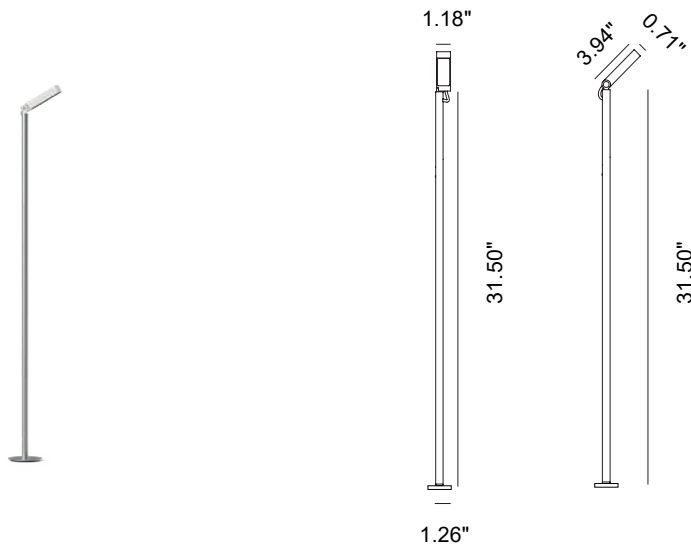

Emission

20°

Color	2700K	3000K	4000K
	409 lm	433 lm	466 lm

Power
5W