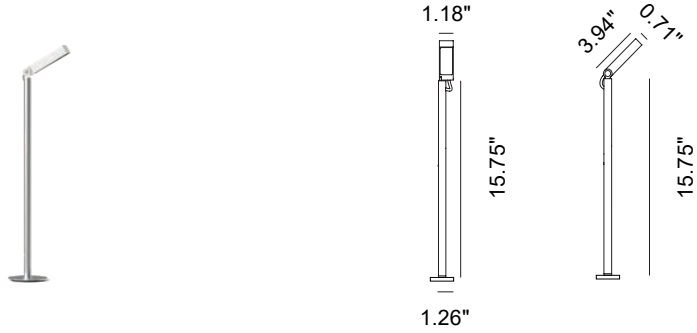

Emission

20°

Color	2700K	3000K	4000K
409 lm	433 lm	466 lm	

Power
5W