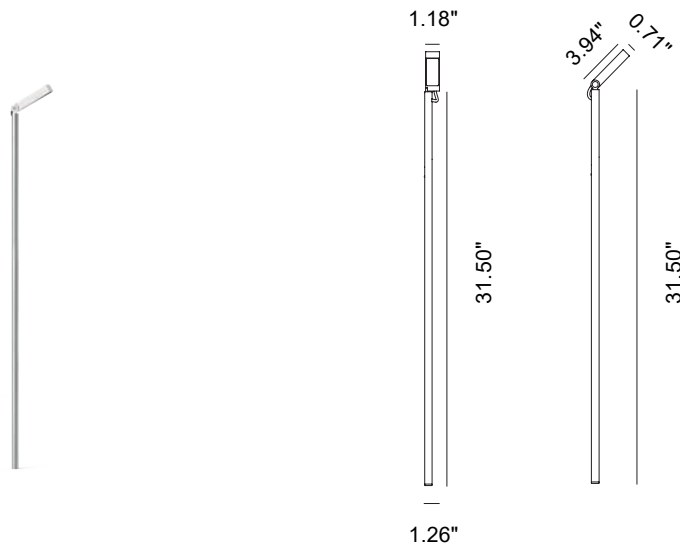

Inox Graphite

Inox Bronze

CRI>80

IP65

IK07

Stainless steel AISI 316L stem spotlight. Adjustable head and adaptable, variable stem height. Extra-clear black silk-screened tempered diffuser, 0.16 inches thick. Power cable inserted within the stem for protection against cuts and accidental damage, covered with a burnished stainless-steel spring. Equipped with 4 LEDs with 20° and 45° optics and color temperatures of 2700K, 3000K, and 4000K. Installation accessories include spike for ground insertion or baseplate installation with polyethylene counter-casing. Formwork accessory available for in-ground or concrete installation, which can be accessorized with a bottom cap and plaster guard cap. Version with baseplate for installation using anchors. Available multi-socket IP66 plug-in box made of thermoplastic material for powering up to 4 devices. Remote power supply. Surface finish HCT available in three variants.

45°

Color	2700K	3000K	4000K
409 lm	433 lm	466 lm	

Power
5W

H400 - cable 3.28'

- IP65
- IK07
- lm
- Orientable

Emission

H800

20°

Color	2700K	3000K	4000K
	409 lm	433 lm	466 lm

Power
5W

H800

45°

Color	2700K	3000K	4000K
	409 lm	433 lm	466 lm

Power
5W

H800 - cable 3.28'

Accessories

20°

Color	2700K	3000K	4000K
	409 lm	433 lm	466 lm

Power
5W

45°

Color	2700K	3000K	4000K
	409 lm	433 lm	466 lm

Power
5W

H800 - cable 3.28'

- IP65
- IK07
- lm
- Orientable