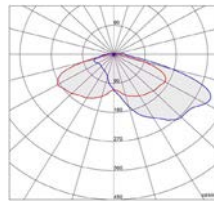

PT66000

2.76"

13.39"

2.36"

13.39"

Emission

Asym.

Color	2700K	3000K	4000K
	1087 lm	1100 lm	1227 lm
Power	10W		