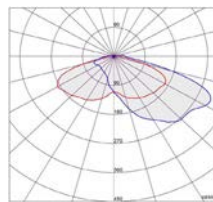

14.96"

2.76"

14.96"

2.36"

Emission

Asym.

Color	2700K	3000K	4000K
	1630 lm	1650 lm	1839 lm

Power
15W

Accessories

IP66 IK08 lm

ANCHOR FLANGE

PT66010

ANCHOR BOLTS
KIT

PT66000