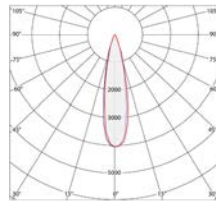

2.76"

11.81"

11.81"

11.81"

Emission

21°

Color	2700K	3000K	4000K
	543 lm	550 lm	613 lm

Power  
5W