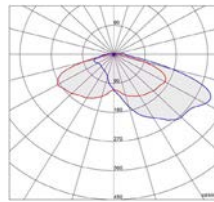

2.76"

11.81"

2.36"

11.81"

Emission

Asym.

Color	2700K	3000K	4000K
	543 lm	550 lm	613 lm

Power
5W

Accessories

IP66 IK08 lm

ANCHOR FLANGE

PT66010

ANCHOR BOLTS
KIT

PT66000