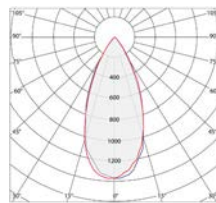

65°

Color	2700K	3000K	4000K
	543 lm	550 lm	613 lm

Power
5W