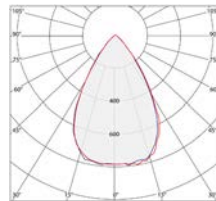

Inox Bronze

CRI>80

IP66

IK08

Bollard available in two heights, 1.97 feet and 2.95 feet, in stainless steel AISI 316L. The bollard head is available in versions with diameters of 3.54 inches or 4.72 inches to meet different design requirements. Optics include 21°, 45°, and 65° with color temperatures of 2700K, 3000K, and 4000K. Extra-clear black silk-screened tempered glass, 0.16 inches thick. Installation on a flange with anchor bolts for concrete application, or alternatively, with a plate for fixing with anchors. Integrated power supply. Surface finish HCT available in three variants.

23.62"

5.71"

3.54"

5.71"

Emission

21°

Color	2700K	3000K	4000K
	543 lm	550 lm	613 lm

Power
5W

45°

Color	2700K	3000K	4000K
	543 lm	550 lm	613 lm

Power
5W

65°

Color	2700K	3000K	4000K
	543 lm	550 lm	613 lm

Power
5W

Accessories

IP66 IK08 lm

35.43"

7.01"

7.01"

4.72"

Emission

21°

Color	2700K	3000K	4000K
	741 lm	750 lm	836 lm

Power
7W