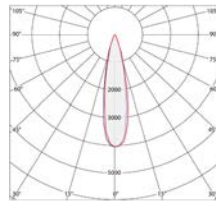

Inox Bronze

CRI>80

IP66

IK08

Bollard available in two heights, 1.97 feet and 2.95 feet, in stainless steel AISI 316L. The bollard head is available in versions with diameters of 3.54 inches or 4.72 inches to meet different design requirements. Optics include 21°, 45°, and 65° with color temperatures of 2700K, 3000K, and 4000K. Extra-clear black silk-screened tempered glass, 0.16 inches thick. Installation on a flange with anchor bolts for concrete application, or alternatively, with a plate for fixing with anchors. Integrated power supply. Surface finish HCT available in three variants.

23.62"

5.71"

3.54"

5.71"

Emission

21°

Color	2700K	3000K	4000K
	543 lm	550 lm	613 lm

Power
5W