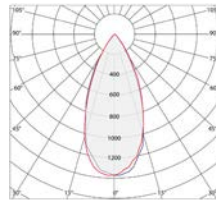

65°

Color	2700K	3000K	4000K
	543 lm	550 lm	613 lm

Power
5W