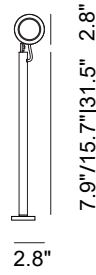

Optic multilens

Emission

Color	
2700K	3000K
740 lm	750 lm
Power	
7W	

Color	
2700K	3000K
740 lm	750 lm
Power	
7W	

Color	
2700K	3000K
740 lm	750 lm
Power	
7W	

Possibility of attachment in various heights

GU10   Power xx

H200 - cable 3.28'
H400 - cable 3.28'
H800 - cable 3.28'

- IP66
- IK08
- lm
- ⤴ Orientable