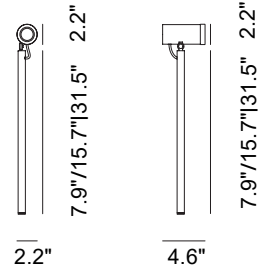

Inox Graphite

Inox Bronze

CRI>80

IP66

IK08

EN Stainless Steel AISI 316L projector with closure ring featuring parallel line knurling. Available in two versions: for installation with a ground spike or on an embedded formwork; alternatively, with a baseplate for floor installation in stainless steel AISI 316L. Extra-clear tempered glass, 0.16" thick. Power cable is internal-ly protected against cuts and accidental damage in all versions. Axial rotation of the head by 180°. LED version supplied with a default 6° optic and a set of inter-changeable optics: 15°, 25°, 38°, 10x35°, and wide. Spike accessory for direct ground installation. Formwork accessory for in-ground or concrete installation, which can be equipped with a bottom cap and plaster guard cap. Version with baseplate for installation using anchors. Available IP66 multi-socket plug-in box in thermoplastic material for powering up to 4 devices. Surface finish HCT available in three variants.

Possibility of attachment in various heights

GU4 Power 12V

H200 - cable 3.28'
H400 - cable 3.28'
H800 - cable 3.28'

Accessories

IP66 IK08 lm Orientable

CASING FLANGE
PT68100

CASING
PT52123

MORTAR CAP
PT40002

H800
Multilens

Color	
2700K	3000K
740 lm	750 lm
Power	
7W	

Possibility of attachment in various heights

GU10 Power xx

H200 - cable 3.28'
H400 - cable 3.28'
H800 - cable 3.28'

- IP66
- IK08
- lm
- ⤴ Orientable