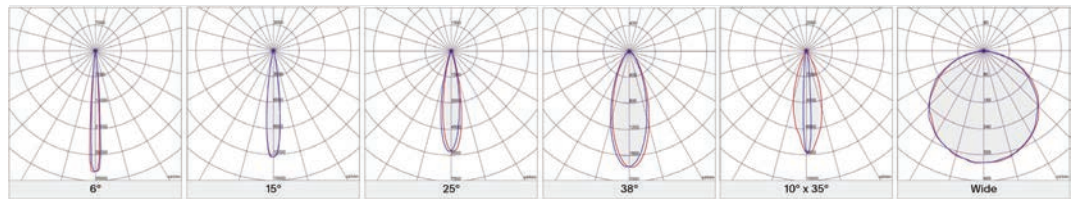

Optic multilens

Emission

Color	
2700K	3000K
543 lm	550 lm
Power	
5W