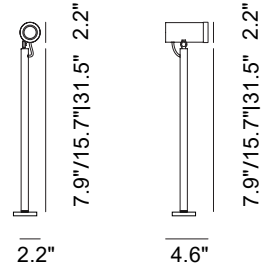

Possibility of attachment in various heights

GU4 Power 12V

H200 - cable 3.28'
H400 - cable 3.28'
H800 - cable 3.28'

Accessories

IP66 IK08 lm Orientable

CASING FLANGE
PT68100

CASING
PT52123

MORTAR CAP
PT40002

BOTTOM CAP
H:195
PT40003

POWER BOX FOR
4 DEVICES 4X3W
PT41000

POWER SUPPLY
ON/OFF
PT00290

SPIKE
FOCAL D-50
PT69001

POWER SUPPLY
ON/OFF
FOCAL D-50 GU4
PT00307

Optic multilens

Emission

H200
Multilens