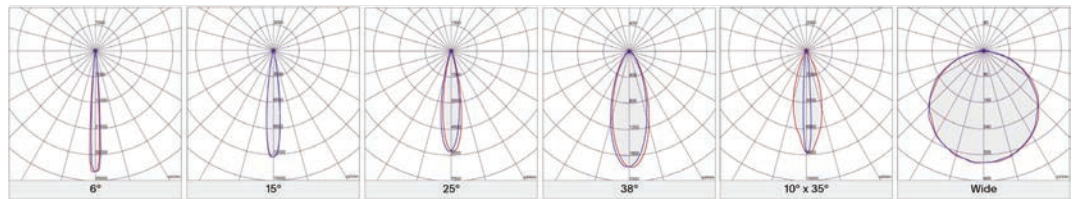

Optic multilens

Emission

Color	2700K	3000K
	543 lm	550 lm
Power	5W