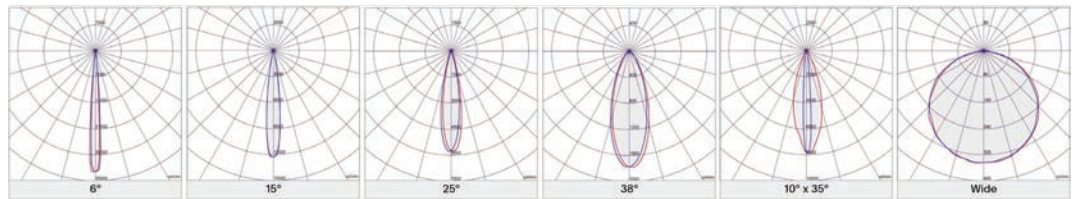

Optic multilens

Emission

Color	
2700K	3000K
740 lm	750 lm
Power	
7W