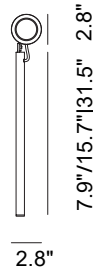

GU4 Power 12V

H200 - cable 3.28'
H400 - cable 3.28'
H800 - cable 3.28'

Accessories

- IP66
- IK08
- lm
- ☞ Orientable

POWER BOX FOR
4 DEVICES 4X3W
PT41000

POWER SUPPLY
ON/OFF
PT00290

POWER SUPPLY
ON/OFF
FOCAL D-50 GU4
PT00307