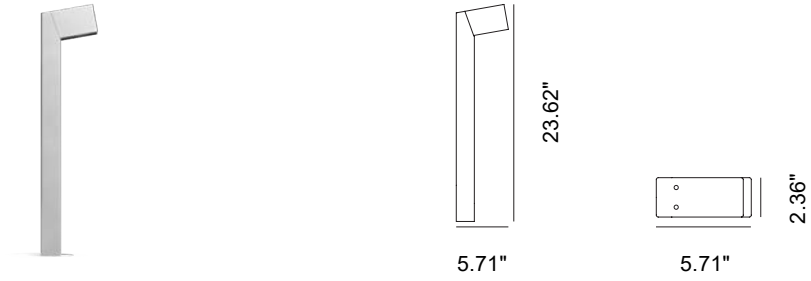

Inox Graphite

Inox Bronze

CRI>80

IP66

IK08

Bollard available in heights of 1.97 feet and 2.95 feet, made of AISI 316L stainless steel. The bollard head is available in versions with one, two, or three LEDs to meet different design requirements. Optics include 21°, 45°, 65°, asymmetric, and street optics with color temperatures of 2700K, 3000K, and 4000K. Extra-clear black silk-screened tempered glass, 0.16 inches thick. Integrated power supply. Available with two installation options: flange with anchor bolts for concrete installation, or alternatively, a plate for fixing with anchors. Surface finish HCT available in three variants.