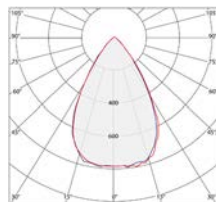

Inox Graphite

Inox Bronze

CRI>80

IP66

IK08

Bollard available in heights of 1.97 feet and 2.95 feet, made of AISI 316L stainless steel. The bollard head is available in versions with one, two, or three LEDs to meet different design requirements. Optics include 21°, 45°, 65°, asymmetric, and street optics with color temperatures of 2700K, 3000K, and 4000K. Extra-clear black silk-screened tempered glass, 0.16 inches thick. Integrated power supply. Available with two installation options: flange with anchor bolts for concrete installation, or alternatively, a plate for fixing with anchors. Surface finish HCT available in three variants.

Color	2700K	3000K	4000K
	543 lm	550 lm	613 lm

Power
5W

45°

Color	2700K	3000K	4000K
	543 lm	550 lm	613 lm

Power
5W

65°

Color	2700K	3000K	4000K
	543 lm	550 lm	613 lm

Power
5W