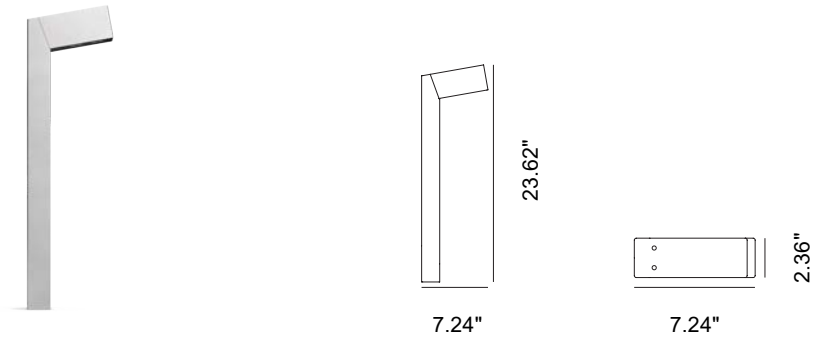

Emission

Color	2700K	3000K	4000K
	1087 lm	1100 lm	1227 lm

Power
10W