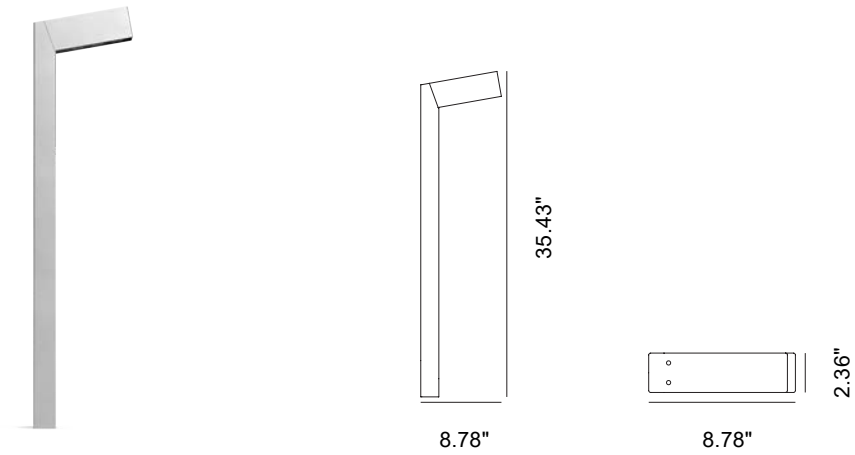

Emission

Color	2700K	3000K	4000K
	1630 lm	1650 lm	1839 lm

Power
15W