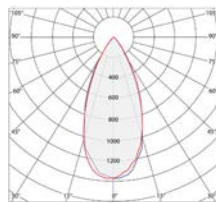

Inox Graphite

Inox Bronze

CRI>80

IP66

IK08

Bollard available in heights of 1.97 feet and 2.95 feet, made of AISI 316L stainless steel. The bollard head is available in versions with one, two, or three LEDs to meet different design requirements. Optics include 21°, 45°, 65°, asymmetric, and street optics with color temperatures of 2700K, 3000K, and 4000K. Extra-clear black silk-screened tempered glass, 0.16 inches thick. Integrated power supply. Available with two installation options: flange with anchor bolts for concrete installation, or alternatively, a plate for fixing with anchors. Surface finish HCT available in three variants.

Emission

21°

Color	2700K	3000K	4000K
	543 lm	550 lm	613 lm

Power
5W

45°

Color	2700K	3000K	4000K
	543 lm	550 lm	613 lm

Power
5W

65°

Color	2700K	3000K	4000K
	543 lm	550 lm	613 lm

Power
5W

45°

Color	2700K	3000K	4000K
	543 lm	550 lm	613 lm

Power
5W

65°

Color	2700K	3000K	4000K
	543 lm	550 lm	613 lm

Power
5W