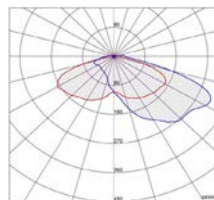

23.62"

5.71"

2.36"

5.71"

Emission

Color	2700K	3000K	4000K
	543 lm	550 lm	613 lm

Power
5W

Color	2700K	3000K	4000K
	543 lm	550 lm	613 lm

Power
5W

Accessories

IP66 IK08 lm

PT64010

PT64000