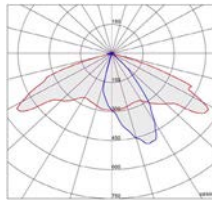

Asym.

Color	2700K	3000K	4000K
	1087 lm	1100 lm	1227 lm

Power
10W