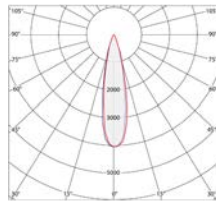

Inox Graphite

Inox Bronze

CRI>80

IP66

IK08

Bollard available in heights of 1.97 feet and 2.95 feet, made of AISI 316L stainless steel. The bollard head is available in versions with one, two, or three LEDs to meet different design requirements. Optics include 21°, 45°, 65°, asymmetric, and street optics with color temperatures of 2700K, 3000K, and 4000K. Extra-clear black silk-screened tempered glass, 0.16 inches thick. Integrated power supply. Available with two installation options: flange with anchor bolts for concrete installation, or alternatively, a plate for fixing with anchors. Surface finish HCT available in three variants.

Emission

21°

Color	2700K	3000K	4000K
	543 lm	550 lm	613 lm

Power
5W

45°

Color	2700K	3000K	4000K
	543 lm	550 lm	613 lm

Power
5W

65°

Color	2700K	3000K	4000K
	543 lm	550 lm	613 lm

Power
5W

45°

Color	2700K	3000K	4000K
	543 lm	550 lm	613 lm

Power
5W

65°

Color	2700K	3000K	4000K
	543 lm	550 lm	613 lm

Power
5W