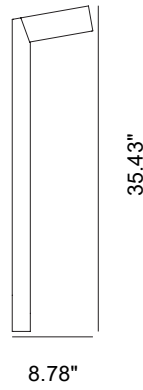

Emission

21°

Color	2700K	3000K	4000K
	1629 lm	1650 lm	1839 lm

Power
15W

45°

Color	2700K	3000K	4000K
	1629 lm	1650 lm	1839 lm

Power
15W

65°

Color	2700K	3000K	4000K
	1629 lm	1650 lm	1839 lm

Power
15W

Accessories

IP66 IK08 lm