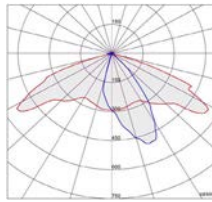

ANCHOR BOLTS
KIT
PT64000

Emission

Street

Color	2700K	3000K	4000K
	1630 lm	1650 lm	1839 lm

Power
15W

Asym.

Color	2700K	3000K	4000K
	1630 lm	1650 lm	1839 lm

Power
15W