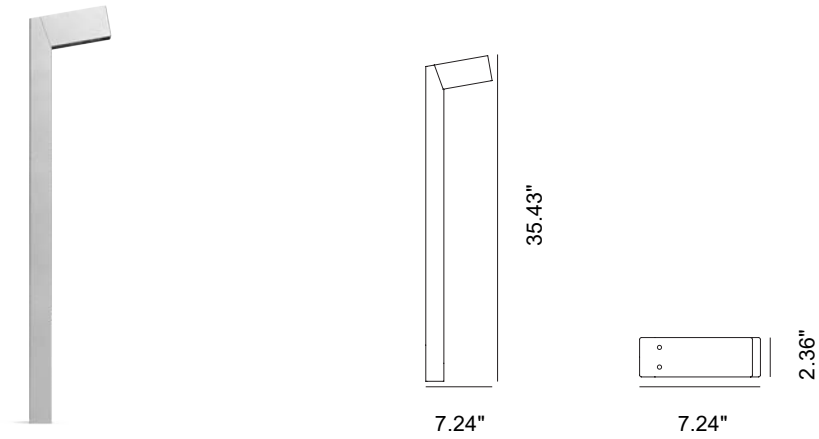

Color	2700K	3000K	4000K
	1087 lm	1100 lm	1227 lm

Power
10W

Accessories

IP66 IK08 lm

ANCHOR FLANGE
PT64010

ANCHOR BOLTS
KIT
PT64000

Emission

Street