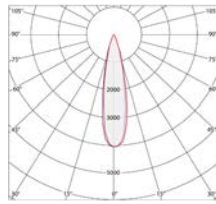

Inox Graphite

Inox Bronze

CRI>80

IP66

IK08

Bollard available in heights of 1.97 feet and 2.95 feet, made of AISI 316L stainless steel. The bollard head is available in versions with one, two, or three LEDs to meet different design requirements. Optics include 21°, 45°, 65°, asymmetric, and street optics with color temperatures of 2700K, 3000K, and 4000K. Extra-clear black silk-screened tempered glass, 0.16 inches thick. Integrated power supply. Available with two installation options: flange with anchor bolts for concrete installation, or alternatively, a plate for fixing with anchors. Surface finish HCT available in three variants.

Emission

21°

Color	2700K	3000K	4000K
	543 lm	550 lm	613 lm

Power
5W

45°

Color	2700K	3000K	4000K
	543 lm	550 lm	613 lm

Power
5W

65°