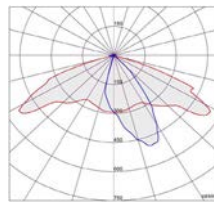

5.71"

2.36"

5.71"

Emission

Street

Color	2700K	3000K	4000K
	543 lm	550 lm	613 lm

Power
5W

Asym.