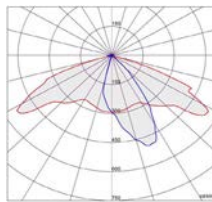

5.71"

2.36"

5.71"

Emission

Street

Color	2700K	3000K	4000K
	543 lm	550 lm	613 lm

Power
5W

Asym.

Emission

Street

Color	2700K	3000K	4000K
	543 lm	550 lm	613 lm

Power
5W

Asym.

Color	2700K	3000K	4000K
	543 lm	550 lm	613 lm

Power
5W

Accessories