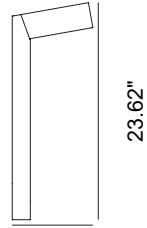

Power
10W

65°

Color	2700K	3000K	4000K
	1086 lm	1100 lm	1226 lm

Power
10W

Accessories

IP66 IK08 lm

ANCHOR FLANGE
PT64010

ANCHOR BOLTS
KIT
PT64000

8.78"

8.78"

2.36"

Emission

21°

Color	2700K	3000K	4000K
	1629 lm	1650 lm	1839 lm

Power
15W

45°