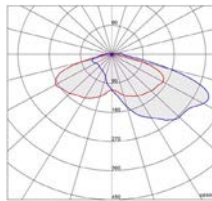

ANCHOR BOLTS
KIT
PT64000

Emission

Street

Color	2700K	3000K	4000K
	1630 lm	1650 lm	1839 lm

Power
15W

Asym.

Color	2700K	3000K	4000K
	1630 lm	1650 lm	1839 lm

Power
15W