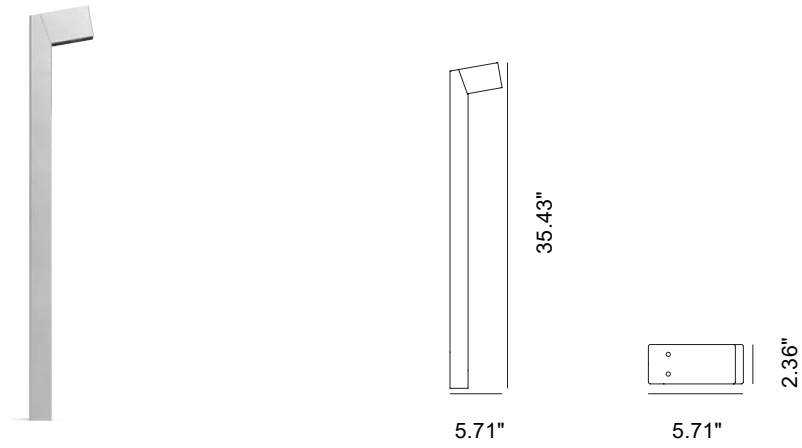

Emission

Color	2700K	3000K	4000K
	543 lm	550 lm	613 lm

Power
5W