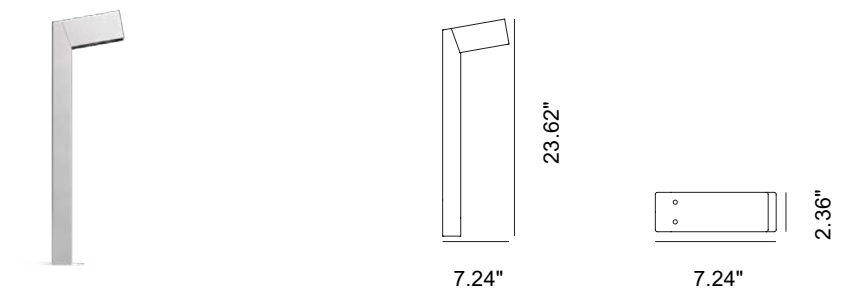

Emission

21°

Color	2700K	3000K	4000K
	1086 lm	1100 lm	1226 lm

Power
10W