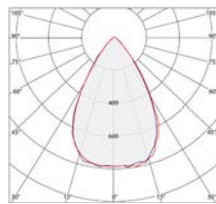

Emission

21°

Color	2700K	3000K	4000K
	543 lm	550 lm	613 lm

Power
5W

45°

Color	2700K	3000K	4000K
	543 lm	550 lm	613 lm

Power
5W

65°

Color	2700K	3000K	4000K
	543 lm	550 lm	613 lm

Power
5W

Accessories

IP66 IK08 lm