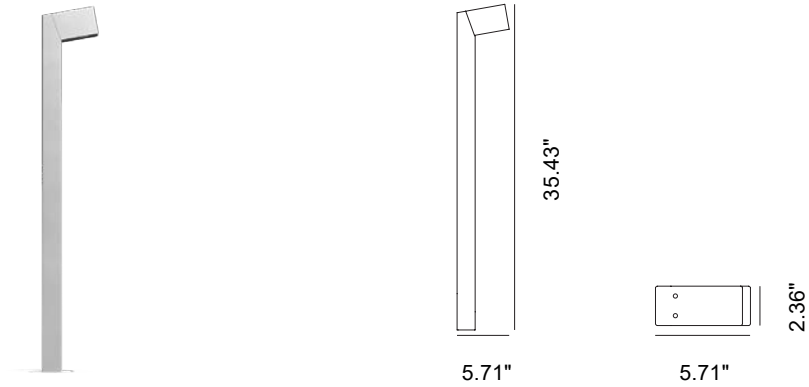

Emission

21°

Color	2700K	3000K	4000K
	543 lm	550 lm	613 lm

Power
5W