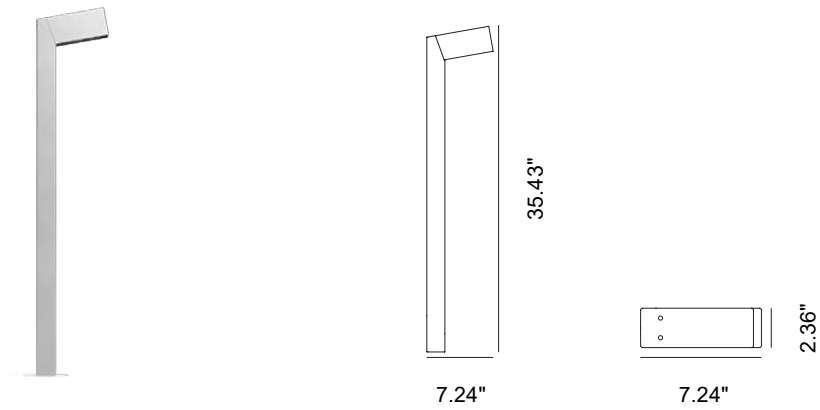

Emission

21°

Color	2700K	3000K	4000K
	1086 lm	1100 lm	1226 lm

Power
10W