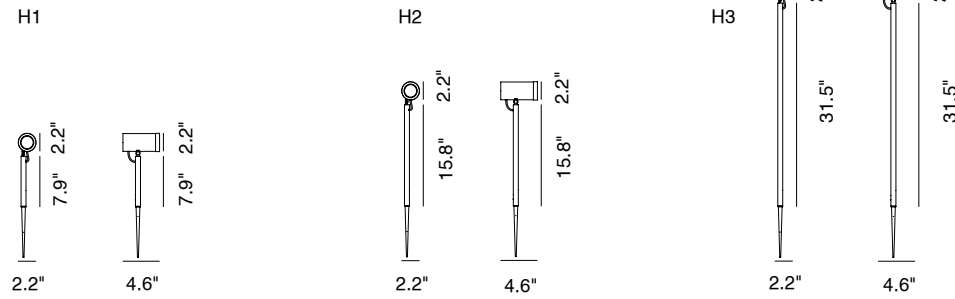

FIXTURE DIMENSIONS

FOCAL D-50