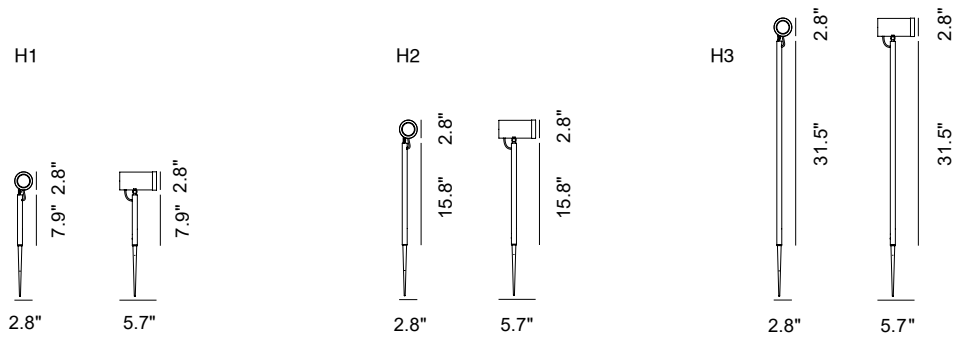

Fixture Dimensions - See page 2

TECHNICAL DATA

Wattage / Input	5W LED (Lamp by others)
Power Supply	Remote 12VDC Constant Voltage
Dimming	See Power Supplies on Page 2
Construction	Body: AISI 316L Stainless Steel Lens: Extra-clear Tempered Glass 0.16" Thick
CCT	MR11 (D-50) Lamp by others MR16 (D-70) Lamp by others
Delivered Lumens	Determined by Lamp
Efficacy	Determined by Lamp
Optics	Determined by Lamp
Hard Coat Finishes	Inox Natural, Inox Graphite, Inox Bronze
Fixture Dimensions	Ø2.2" x 7.9", 15.8", 31.5" h (Focal D-50) Ø2.8" x 7.9", 15.8", 31.5" h (Focal D-70)
IP Rating	IP66
Impact Resistance	IK08

ORDERING INFORMATION

Example: SPT5041034B.US. Power Supplies / Accessories sold separately.

				.US
Model No.	Height	Finishes	Fixing	
SPT501504 (D-50 - 5W LED Bulb)	2 - 7.87"	N - Inox Natural	F - On Mounting Plate	.US
SPT501701 (D-70 - 5W LED Bulb)	4 - 15.75"	G - Inox Graphite	S - On Spike (included)	
Bulb Sold Separately	8 - 31.50"	B - Inox Bronze		

Job Name/Date:

Fixture Type Designation:

FIXTURE DIMENSIONS

FOCAL D-50

FOCAL D-70

SUGGESTED POWER SUPPLIES

12VDC

Part Number	Description	Input/Output	# of Fixtures	
			D-50	D-70
PPLT00162	Non-Dim	120VAC to 12VDC, 20W, Class 2, IP64	1-5	1-3
PPLT00654	0-10V Dimming	120-277VAC to 12VDC, 50W, Class 2	1-13	1-8