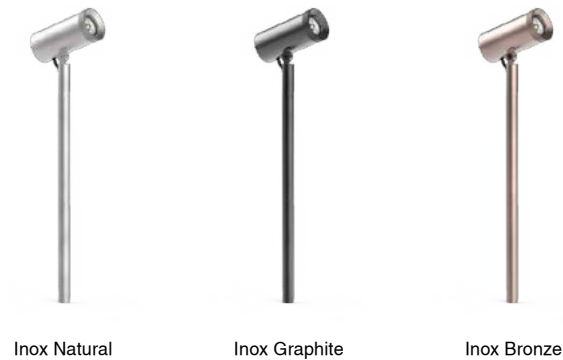

FINISHES

Job Name/Date:

Fixture Type Designation: