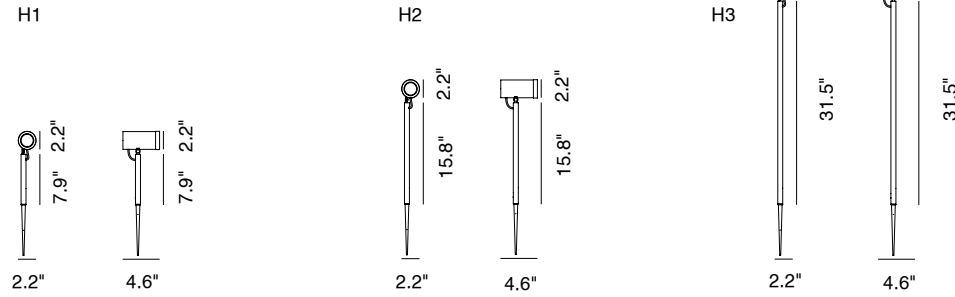

FIXTURE DIMENSIONS

FOCAL D-50