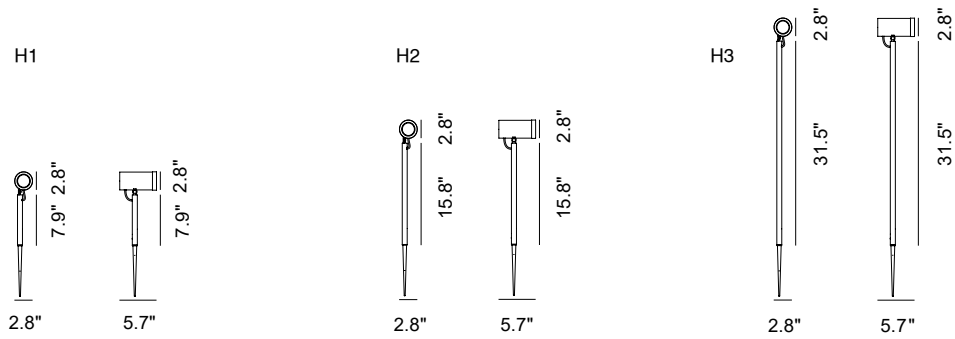

Fixture Dimensions - See page 2

TECHNICAL DATA

Wattage / Input	5W LED (Lamp by others)
Power Supply	Remote 12VDC Constant Voltage
Dimming	See Power Supplies on Page 2
Construction	Body: AISI 316L Stainless Steel Lens: Extra-clear Tempered Glass 0.16" Thick
CCT	MR11 (D-50) Lamp by others MR16 (D-70) Lamp by others
Delivered Lumens	Determined by Lamp
Efficacy	Determined by Lamp
Optics	Determined by Lamp
Hard Coat Finishes	Inox Natural, Inox Graphite, Inox Bronze
Fixture Dimensions	Ø2.2" x 7.9", 15.8", 31.5" h (Focal D-50) Ø2.8" x 7.9", 15.8", 31.5" h (Focal D-70)
IP Rating	IP66
Impact Resistance	IK08
Warranty	10 Years Against Corrosion 5 Years on Electrical Components

ORDERING INFORMATION

Example: SPT5041034B.US. Power Supplies / Accessories sold separately.

				.US
Model No.	Height	Finishes	Fixing	
SPT501504 (D-50 - 5W LED Bulb)	2 - 7.87"	N - Inox Natural	F - On Mounting Plate	.US
SPT501701 (D-70 - 5W LED Bulb)	4 - 15.75"	G - Inox Graphite	S - On Spike (included)	
Bulb Sold Separately	8 - 31.50"	B - Inox Bronze		

Job Name/Date:

Fixture Type Designation:

FIXTURE DIMENSIONS

FOCAL D-50

FOCAL D-70

SUGGESTED POWER SUPPLIES

12VDC

Part Number	Description	Input/Output	# of Fixtures	
			D-50	D-70
PPLT00162	Non-Dim	120VAC to 12VDC, 20W, Class 2, IP64	1-5	1-3
PPLT00654	0-10V Dimming	120-277VAC to 12VDC, 50W, Class 2	1-13	1-8