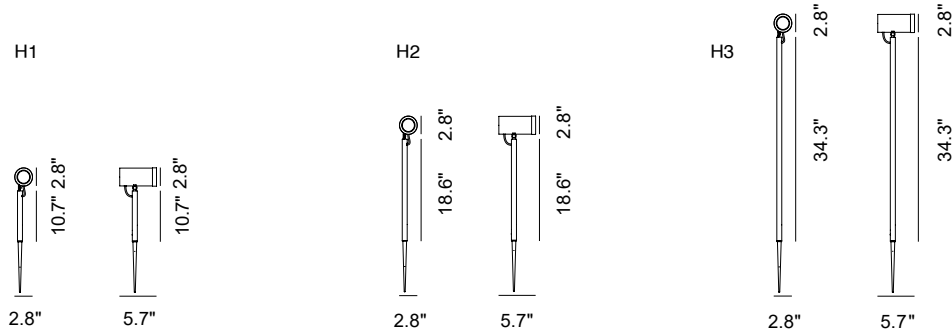

Fixture Dimensions - See page 2

TECHNICAL DATA

| | |
|---------------------------|--|
| Wattage / Input | 5W LED (Lamp by others) |
| Power Supply | Remote 12VDC Constant Voltage |
| Dimming | See Power Supplies on Page 2 |
| Construction | Body: AISI 316L Stainless Steel Lens: Extra-clear Tempered Glass 0.16" Thick |
| CCT | MR11 (D-50) Lamp by others MR16 (D-70) Lamp by others |
| Delivered Lumens | Determined by Lamp |
| Efficacy | Determined by Lamp |
| Optics | Determined by Lamp |
| Hard Coat Finishes | Inox Natural, Inox Graphite, Inox Bronze |
| Fixture Dimensions | Ø2.2" x 7.9", 15.8", 31.5" h (Focal D-50) Ø2.8" x 7.9", 15.8", 31.5" h (Focal D-70) |
| IP Rating | IP66 |
| Impact Resistance | IK08 |
| Warranty | 10 Years Against Corrosion 5 Years on Electrical Components |

ORDERING INFORMATION

Example: **SPT5041034B.US**. Power Supplies / Accessories sold separately.

| | | | | |
|---------------------------------------|----------------------|--------------------------|--------------------------------|------------|
| <input type="text"/> | <input type="text"/> | <input type="text"/> | <input type="text"/> | .US |
| Model No. | Height | Finishes | Fixing | .US |
| SPT501504 (D-50 - 5W LED Bulb) | 2 - 7.87" | N - Inox Natural | F - On Mounting Plate | |
| SPT501701 (D-70 - 5W LED Bulb) | 4 - 15.75" | G - Inox Graphite | S - On Spike (included) | |
| Bulb Sold Separately | 8 - 31.50" | B - Inox Bronze | | |

Job Name/Date:

Fixture Type Designation:

FIXTURE DIMENSIONS

FOCAL D-50

FOCAL D-70

SUGGESTED POWER SUPPLIES

12VDC

| Part Number | Description | Input/Output | # of Fixtures | |
|---------------------------|---------------|-------------------------------------|---------------|------|
| | | | D-50 | D-70 |
| PPLT00162 | Non-Dim | 120VAC to 12VDC, 20W, Class 2, IP64 | 1-5 | 1-3 |
| PPLT00654 | 0-10V Dimming | 120-277VAC to 12VDC, 50W, Class 2 | 1-13 | 1-8 |