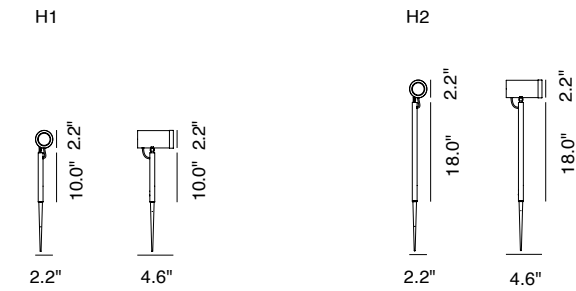

Fixture Dimensions - See page 2

TECHNICAL DATA

| | |
|---------------------------|--|
| Wattage / Input | 5W LED (Lamp by others) |
| Power Supply | Remote 12VDC Constant Voltage |
| Dimming | See Power Supplies on Page 2 |
| Construction | Body: AISI 316L Stainless Steel Lens: Extra-clear Tempered Glass 0.16" Thick |
| CCT | MR11 (D-50) Lamp by others MR16 (D-70) Lamp by others |
| Delivered Lumens | Determined by Lamp |
| Efficacy | Determined by Lamp |
| Optics | Determined by Lamp |
| Hard Coat Finishes | Inox Natural, Inox Graphite, Inox Bronze |
| Fixture Dimensions | Ø2.2" x 7.9", 15.8", 31.5" h (Focal D-50) Ø2.8" x 7.9", 15.8", 31.5" h (Focal D-70) |
| IP Rating | IP66 |
| Impact Resistance | IK08 |
| Warranty | 10 Years Against Corrosion 5 Years on Electrical Components |

ORDERING INFORMATION

Example: **SPT5041034B.US**. Power Supplies / Accessories sold separately.

| | | | | |
|---------------------------------------|----------------------|--------------------------|--------------------------------|------------|
| <input type="text"/> | <input type="text"/> | <input type="text"/> | <input type="text"/> | .US |
| Model No. | Height | Finishes | Fixing | .US |
| SPT501504 (D-50 - 5W LED Bulb) | 2 - 7.87" | N - Inox Natural | F - On Mounting Plate | |
| SPT501701 (D-70 - 5W LED Bulb) | 4 - 15.75" | G - Inox Graphite | S - On Spike (included) | |
| Bulb Sold Separately | 8 - 31.50" | B - Inox Bronze | | |

Job Name/Date:

Fixture Type Designation:

FIXTURE DIMENSIONS

FOCAL D-50

FOCAL D-70

SUGGESTED POWER SUPPLIES

12VDC

| Part Number | Description | Input/Output | # of Fixtures | |
|---------------------------|---------------|-------------------------------------|---------------|------|
| | | | D-50 | D-70 |
| PPLT00162 | Non-Dim | 120VAC to 12VDC, 20W, Class 2, IP64 | 1-5 | 1-3 |
| PPLT00654 | 0-10V Dimming | 120-277VAC to 12VDC, 50W, Class 2 | 1-13 | 1-8 |