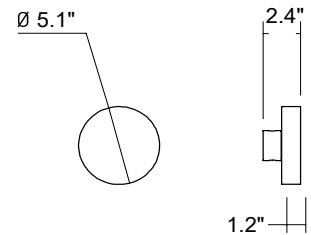

## TECHNICAL DATA

<b>Wattage</b>	8W
<b>Power Supply</b>	Remote 24VDC, not included. See page 2.
<b>Construction</b>	Body: Accoya® Wood and Inox AISI 316L Lens: Opal Polycarbonate
<b>CCT</b>	3000K
<b>BUG Rating</b>	Coming Soon
<b>CRI</b>	>90
<b>Delivered Lumens</b>	470 lm
<b>Efficacy</b>	59 lm/W
<b>Optics</b>	Diffuse
<b>Finishes</b>	Accoya® - Acetylation treatment
<b>Fixture Dimensions</b>	Ø5.12" x 1.18" h
<b>Lumen Maintenance</b>	L70 >50,000hrs (Ta 40°C)
<b>Color Consistency</b>	3-Step MacAdam
<b>IP Rating</b>	IP65
<b>Impact Resistance</b>	IK08

Fixture Dimensions