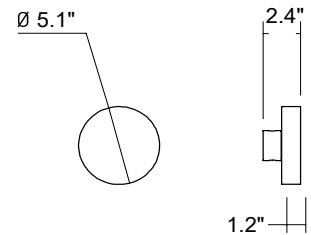

TECHNICAL DATA

Wattage	8W
Power Supply	Remote 24VDC, not included. See page 2.
Construction	Body: Accoya® Wood and Inox AISI 316L Lens: Opal Polycarbonate
CCT	3000K
BUG Rating	Coming Soon
CRI	>90
Delivered Lumens	470 lm
Efficacy	59 lm/W
Optics	Diffuse
Finishes	Accoya® - Acetylation treatment
Fixture Dimensions	Ø5.12" x 1.18" h
Lumen Maintenance	L70 >50,000hrs (Ta 40°C)
Color Consistency	3-Step MacAdam
IP Rating	IP65
Impact Resistance	IK08

Fixture Dimensions

ORDERING INFORMATION

Example: LNSO70PARDHB7Z3.US. Accessories / Power Supplies ordered separately.

LNSO	70PAR	D	HB7Z3	US
Model No. LNSO	Size 70PAR	Optics D - Diffuse	Power HB7Z3	US

Job Name/Date: