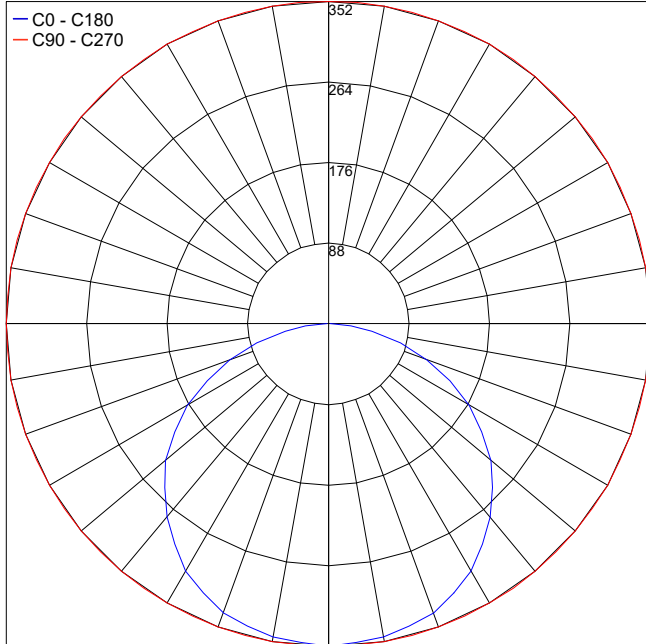

TECHNICAL DATA

Wattage	12W
Power Supply	Remote 24VDC, not included. See page 2.
Construction	Body: Accoya® Wood and Inox AISI 316L Lens: Opal Polycarbonate
CCT	3000K
CRI	>90
Delivered Lumens	1098 lm
Efficacy	91.5 lm/W
Optics	Diffuse
Finishes	Accoya® - Acetylation treatment
Fixture Dimensions	Ø7.87" x 1.18" h
Lumen Maintenance	L70 >50,000hrs (Ta 40°C)
Color Consistency	3-Step MacAdam
IP Rating	IP65
Impact Resistance	IK08

Maximum Candela = 352.2

PHOTOMETRIC FILENAME : SOLISIA_SO80XXXDHB7Z3.IES

Job Name/Date:

Fixture Type Designation: