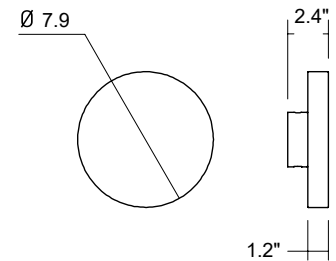

TECHNICAL DATA

Wattage	12W
Power Supply	Remote 24VDC, not included. See page 2.
Construction	Body: Accoya® Wood and Inox AISI 316L Lens: Opal Polycarbonate
CCT	3000K
CRI	>90
Delivered Lumens	1098 lm
Efficacy	91.5 lm/W
Optics	Diffuse
Finishes	Accoya® - Acetylation treatment
Fixture Dimensions	Ø7.87" x 1.18" h
Lumen Maintenance	L70 >50,000hrs (Ta 40°C)
Color Consistency	3-Step MacAdam
IP Rating	IP65
Impact Resistance	IK08

Fixture Dimensions