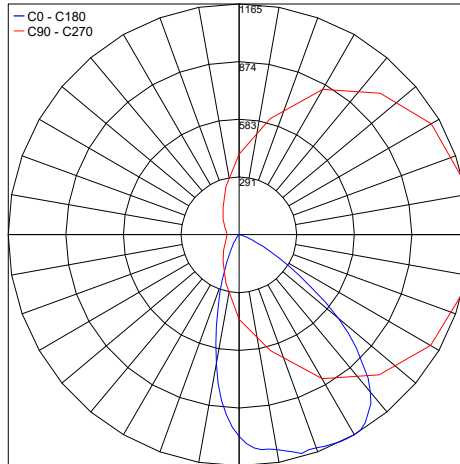

Fixture Dimensions

ORDERING INFORMATION

Example: SPT6033605G.US. Accessories sold separately.

SPT603		6	05		.US
Model No.	CCT	Optics	Height	Finishes	
SPT603	2 - 2700K 3 - 3000K 4 - 4000K	6 - 65°	05 - 20" (50 cm)	N - Inox Natural G - Inox Graphite B - Inox Bronze	.US

PT65010
Anchor Flange
8.27" w x 3.15" h
(REQUIRED)

PHOTOMETRIC DATA

Maximum Candela = 1142.6

PHOTOMETRIC FILENAME : VOLK 15W 2700K 19.7IN - PT6032605N.IES

Maximum Candela = 1165.0

PHOTOMETRIC FILENAME : VOLK 15W 3000K 19.7IN - PT6033605N.IES

Maximum Candela = 1288.2

PHOTOMETRIC FILENAME : VOLK 15W 4000K 19.7IN - PT6034605N.IES

Job Name/Date:

Fixture Type Designation: