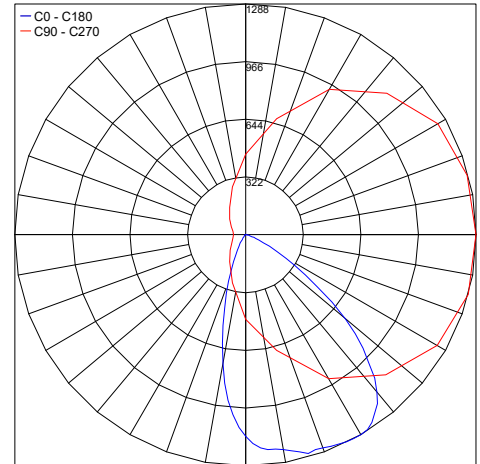

Fixture Dimensions

ORDERING INFORMATION

Example: SPT6033605G.US. Accessories sold separately.

SPT603		6	05		.US
Model No.	CCT	Optics	Height	Finishes	
SPT603	2 - 2700K 3 - 3000K 4 - 4000K	6 - 65°	05 - 20" (50 cm)	N - Inox Natural G - Inox Graphite B - Inox Bronze	.US

PT65010
Anchor Flange
8.27" w x 3.15" h
(REQUIRED)

PHOTOMETRIC DATA

Maximum Candela = 1142.6

PHOTOMETRIC FILENAME : VOLK 15W 2700K 19.7IN - PT6032605N.IES

Maximum Candela = 1165.0

PHOTOMETRIC FILENAME : VOLK 15W 3000K 19.7IN - PT6033605N.IES

Maximum Candela = 1288.2

PHOTOMETRIC FILENAME : VOLK 15W 4000K 19.7IN - PT6034605N.IES

Job Name/Date:

Fixture Type Designation: