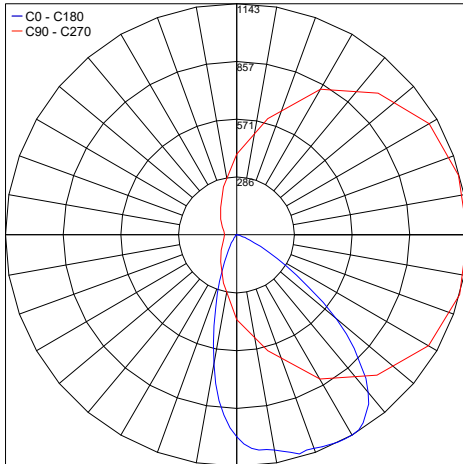

Fixture Dimensions

ORDERING INFORMATION

Example: SPT6033605G.US. Accessories sold separately.

SPT603		6	05		.US
Model No.	CCT	Optics	Height	Finishes	
SPT603	2 - 2700K 3 - 3000K 4 - 4000K	6 - 65°	05 - 20" (50 cm)	N - Inox Natural G - Inox Graphite B - Inox Bronze	.US

PT65010
Anchor Flange
8.27" w x 3.15" h
(REQUIRED)

PHOTOMETRIC DATA

Maximum Candela = 1142.6

PHOTOMETRIC FILENAME : VOLK 15W 2700K 19.7IN - PT6032605N.IES

Maximum Candela = 1165.0

PHOTOMETRIC FILENAME : VOLK 15W 3000K 19.7IN - PT6033605N.IES