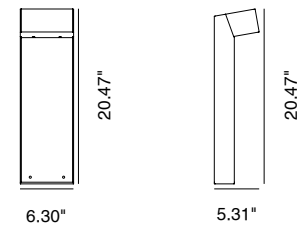

Volk is an IP66-rated bollard with a slanted head with 3 LEDs and a height of 19.7" that is perfect for illuminating any outdoor space with high quality light. It is made of stainless steel, and is available in 3 color temperatures, with a 65° optic, and 3 Hard Coat Treatment finishes. Dark Sky compliant.

TECHNICAL DATA

Wattage	15W
Power Supply	Integral 120VAC
Dimming	On/Off Only
Construction	Body: AISI 316L Stainless Steel Lens: 0.16" Silk-screened, Extra-clear Tempered Glass
CCT	2700K, 3000K, 4000K
CRI	>80
Delivered Lumens	1650 lm (3000K) Dark Sky compliant
Efficacy	110 lm/W (3000K)
Optics	65°
BUG Rating	B1-U1-G0
Lumen Maintenance	100,000 hrs L80, B10 (Ta 25°C)
Hard Coat Finishes	Inox Natural, Inox Graphite, Inox Bronze
Fixture Dimensions	6.3" x 20.5" h
IP Rating	IP66
Impact Resistance	IK08
Warranty	10 Years Against Corrosion 5 Years on Electrical Components

Fixture Dimensions

ORDERING INFORMATION

Example: SPT6033605G.US. Accessories sold separately.

SPT603		6	05		.US
Model No.	CCT	Optics	Height	Finishes	
SPT603	2 - 2700K 3 - 3000K 4 - 4000K	6 - 65°	05 - 20" (50 cm)	N - Inox Natural G - Inox Graphite B - Inox Bronze	.US

PT65010
Anchor Flange
8.27" w x 3.15" h
(REQUIRED)

PHOTOMETRIC DATA

Maximum Candela = 1142.6

PHOTOMETRIC FILENAME : VOLK 15W 2700K 19.7IN - PT6032605N.IES

Maximum Candela = 1165.0

PHOTOMETRIC FILENAME : VOLK 15W 3000K 19.7IN - PT6033605N.IES