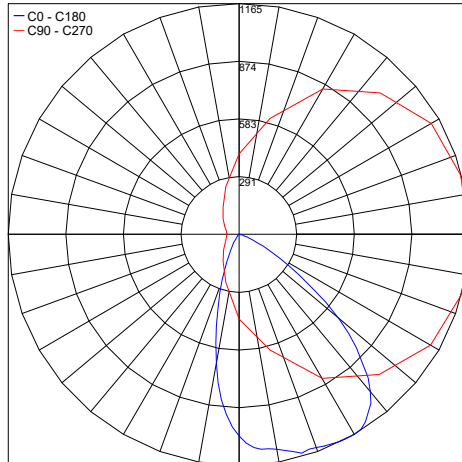

Fixture Dimensions

ORDERING INFORMATION

Example: SPT6033605G.US. Accessories sold separately.

| SPT603 | | 6 | 05 | | .US |
|-----------|-------------------------------------|---------|------------------|--|-----|
| Model No. | CCT | Optics | Height | Finishes | |
| SPT603 | 2 - 2700K 3 - 3000K 4 - 4000K | 6 - 65° | 05 - 20" (50 cm) | N - Inox Natural G - Inox Graphite B - Inox Bronze | .US |

Flange with 4 Anchor Bolts
for VOLK
(REQUIRED)

2.96"

6.30"

PHOTOMETRIC DATA

Maximum Candela = 1142.6

PHOTOMETRIC FILENAME : VOLK 15W 2700K 19.7IN - PT6032605N.IES

Maximum Candela = 1165.0

PHOTOMETRIC FILENAME : VOLK 15W 3000K 19.7IN - PT6033605N.IES

Maximum Candela = 1288.2

PHOTOMETRIC FILENAME : VOLK 15W 4000K 19.7IN - PT6034605N.IES

Job Name/Date:

Fixture Type Designation: