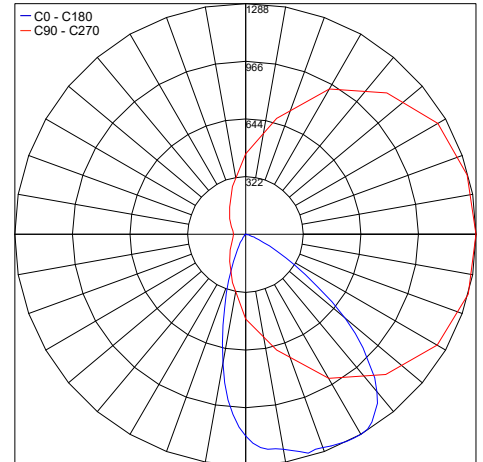

Fixture Dimensions

ORDERING INFORMATION

Example: SPT6033605G.US. Accessories sold separately.

| SPT603 | | 6 | 05 | | .US |
|-----------|-------------------------------------|---------|------------------|--|-----|
| Model No. | CCT | Optics | Height | Finishes | |
| SPT603 | 2 - 2700K 3 - 3000K 4 - 4000K | 6 - 65° | 05 - 20" (50 cm) | N - Inox Natural G - Inox Graphite B - Inox Bronze | .US |

Flange with 4 Anchor Bolts
for VOLK
(REQUIRED)

2.96"

6.30"

PHOTOMETRIC DATA

Maximum Candela = 1142.6

PHOTOMETRIC FILENAME : VOLK 15W 2700K 19.7IN - PT6032605N.IES

Maximum Candela = 1165.0

PHOTOMETRIC FILENAME : VOLK 15W 3000K 19.7IN - PT6033605N.IES

Maximum Candela = 1288.2

PHOTOMETRIC FILENAME : VOLK 15W 4000K 19.7IN - PT6034605N.IES

Job Name/Date:

Fixture Type Designation: