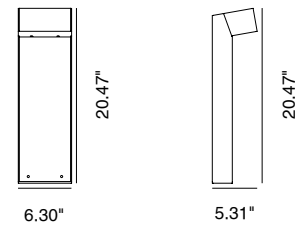

Volk is an IP66-rated bollard with a slanted head with 3 LEDs and a height of 19.7" that is perfect for illuminating any outdoor space with high quality light. It is made of stainless steel, and is available in 3 color temperatures, with a 65° optic, and 3 Hard Coat Treatment finishes.

TECHNICAL DATA

| | |
|---------------------------|--|
| Wattage | 15W |
| Power Supply | Integral 120VAC |
| Dimming | On/Off Only |
| Construction | Body: AISI 316L Stainless Steel Lens: 0.16" Silk-screened, Extra-clear Tempered Glass |
| CCT | 2700K, 3000K, 4000K |
| CRI | >80 |
| Delivered Lumens | 1650 lm (3000K) |
| Efficacy | 110 lm/W (3000K) |
| Optics | 65° |
| BUG Rating | B1-U1-G0 |
| Lumen Maintenance | 100,000 hrs L80, B10 (Ta 25°C) |
| Hard Coat Finishes | Inox Natural, Inox Graphite, Inox Bronze |
| Fixture Dimensions | 6.3" x 20.5" h |
| IP Rating | IP66 |
| Impact Resistance | IK08 |

Fixture Dimensions

ORDERING INFORMATION

Example: SPT6033605G.US. Accessories sold separately.

| SPT603 | | 6 | 05 | | .US |
|-----------|-------------------------------------|---------|------------------|--|-----|
| Model No. | CCT | Optics | Height | Finishes | |
| SPT603 | 2 - 2700K 3 - 3000K 4 - 4000K | 6 - 65° | 05 - 20" (50 cm) | N - Inox Natural G - Inox Graphite B - Inox Bronze | .US |

Maximum Candela = 1288.2

PHOTOMETRIC FILENAME : VOLK 15W 4000K 19.7IN - PT6034605N.IES

Job Name/Date:

Fixture Type Designation: