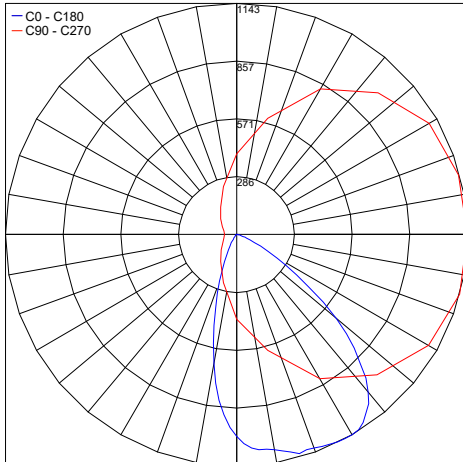

Fixture Dimensions

ORDERING INFORMATION

Example: SPT6033605G.US. Accessories sold separately.

| SPT603 | | 6 | 05 | | .US |
|-----------|-------------------------------------|---------|------------------|--|-----|
| Model No. | CCT | Optics | Height | Finishes | |
| SPT603 | 2 - 2700K 3 - 3000K 4 - 4000K | 6 - 65° | 05 - 20" (50 cm) | N - Inox Natural G - Inox Graphite B - Inox Bronze | .US |

Flange with 4 Anchor Bolts
for VOLK
(REQUIRED)

2.96"

6.30"

PHOTOMETRIC DATA

Maximum Candela = 1142.6

PHOTOMETRIC FILENAME : VOLK 15W 2700K 19.7IN - PT6032605N.IES

Maximum Candela = 1165.0

PHOTOMETRIC FILENAME : VOLK 15W 3000K 19.7IN - PT6033605N.IES

Maximum Candela = 1288.2

PHOTOMETRIC FILENAME : VOLK 15W 4000K 19.7IN - PT6034605N.IES

Job Name/Date:

Fixture Type Designation: