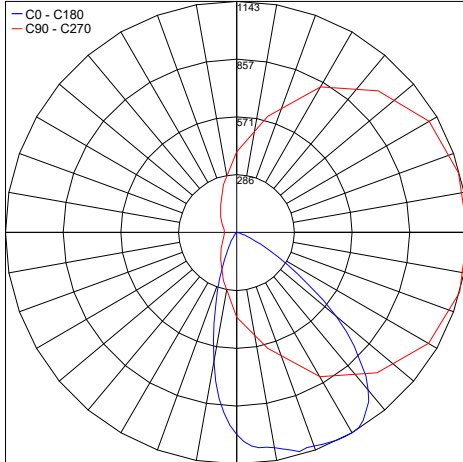

ORDERING INFORMATION

Example: SPT6033605G.US. Accessories sold separately.

SPT603		6	05		.US
Model No.	CCT	Optics	Height	Finishes	
SPT603	2 - 2700K 3 - 3000K 4 - 4000K	6 - 65°	05 - 20" (50 cm)	N - Inox Natural G - Inox Graphite B - Inox Bronze	.US

2.96"

6.30"

PHOTOMETRIC DATA

Maximum Candela = 1142.6

PHOTOMETRIC FILENAME : VOLK 15W 2700K 19.7IN - PT6032605N.IES

Maximum Candela = 1165.0

PHOTOMETRIC FILENAME : VOLK 15W 3000K 19.7IN - PT6033605N.IES

Maximum Candela = 1288.2