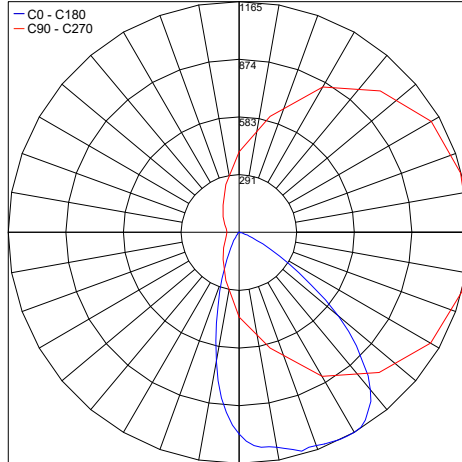

ORDERING INFORMATION

Example: SPT6033605G.US. Accessories sold separately.

SPT603		6	05		.US
Model No.	CCT	Optics	Height	Finishes	
SPT603	2 - 2700K 3 - 3000K 4 - 4000K	6 - 65°	05 - 20" (50 cm)	N - Inox Natural G - Inox Graphite B - Inox Bronze	.US

2.96"

6.30"

PHOTOMETRIC DATA

Maximum Candela = 1142.6

PHOTOMETRIC FILENAME : VOLK 15W 2700K 19.7IN - PT6032605N.IES

Maximum Candela = 1165.0

PHOTOMETRIC FILENAME : VOLK 15W 3000K 19.7IN - PT6033605N.IES

Maximum Candela = 1288.2