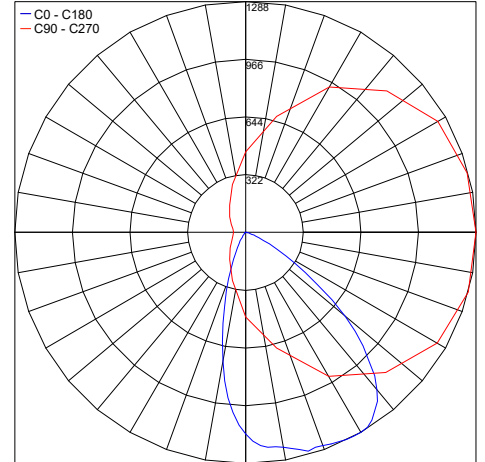

2.96"

6.30"

PHOTOMETRIC DATA

Maximum Candela = 1142.6

PHOTOMETRIC FILENAME : VOLK 15W 2700K 19.7IN - PT6032605N.IES

Maximum Candela = 1165.0

PHOTOMETRIC FILENAME : VOLK 15W 3000K 19.7IN - PT6033605N.IES

Maximum Candela = 1288.2