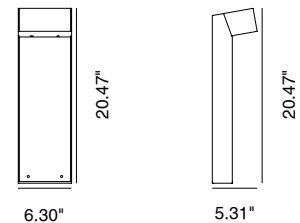

TECHNICAL DATA

Wattage	15W
Power Supply	Integral 120VAC
Dimming	On/Off Only
Construction	Body: AISI 316L Stainless Steel Lens: 0.16" Silk-screened, Extra-clear Tempered Glass
CCT	2700K, 3000K, 4000K
CRI	>85
Delivered Lumens	1650 lm (3000K) Dark Sky compliant, output below 80°
Efficacy	110 lm/W (3000K)
Optics	65°
BUG Rating	B1-U1-G0
Lumen Maintenance	100,000 hrs L80, B10 (Ta 25°C)
Hard Coat Finishes	Inox Natural, Inox Graphite, Inox Bronze
Fixture Dimensions	6.3" x 20.5" h
IP Rating	IP66
Impact Resistance	IK08
Warranty	10 Years Against Corrosion 5 Years on Electrical Components

Fixture Dimensions