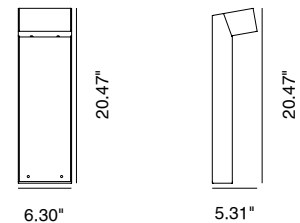

TECHNICAL DATA

Wattage	15W
Power Supply	Integral 120VAC
Dimming	On/Off Only
Construction	Body: AISI 316L Stainless Steel Lens: 0.16" Silk-screened, Extra-clear Tempered Glass
CCT	2700K, 3000K, 4000K
CRI	>80
Delivered Lumens	1650 lm (3000K) Dark Sky compliant, output below 80°
Efficacy	110 lm/W (3000K)
Optics	65°
BUG Rating	B1-U1-G0
Lumen Maintenance	100,000 hrs L80, B10 (Ta 25°C)
Hard Coat Finishes	Inox Natural, Inox Graphite, Inox Bronze
Fixture Dimensions	6.3" x 20.5" h
IP Rating	IP66
Impact Resistance	IK08
Warranty	10 Years Against Corrosion 5 Years on Electrical Components

Fixture Dimensions