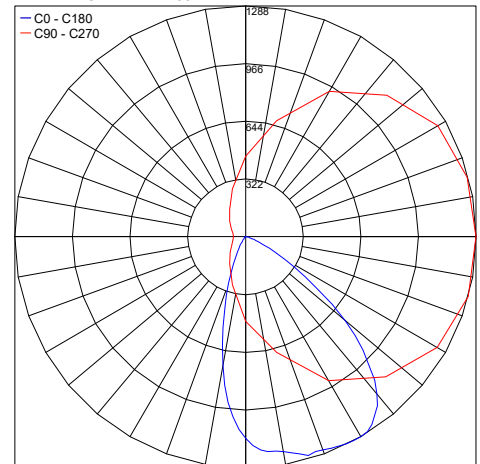

## PHOTOMETRIC DATA

Maximum Candela = 1142.6

PHOTOMETRIC FILENAME : VOLK 15W 2700K 19.7IN - PT6032605N.IES

Maximum Candela = 1165.0

PHOTOMETRIC FILENAME : VOLK 15W 3000K 19.7IN - PT6033605N.IES

Maximum Candela = 1288.2