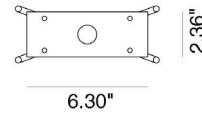

## ACCESSORIES

**PT65000**  
Flange Kit with  
4 Anchor Bolts  
9.06" w x 10.63" h  
**(REQUIRED)**

**PT65010**  
Anchor Flange  
8.27" w x 3.15" h  
**(REQUIRED)**