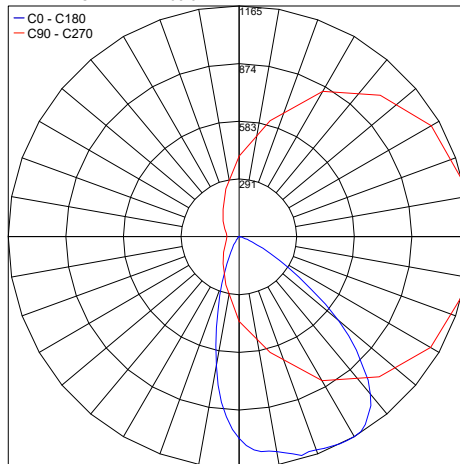

## PHOTOMETRIC DATA

Maximum Candela = 1142.6

PHOTOMETRIC FILENAME : VOLK 15W 2700K 19.7IN - PT6032605N.IES

Maximum Candela = 1165.0

PHOTOMETRIC FILENAME : VOLK 15W 3000K 19.7IN - PT6033605N.IES

Maximum Candela = 1288.2