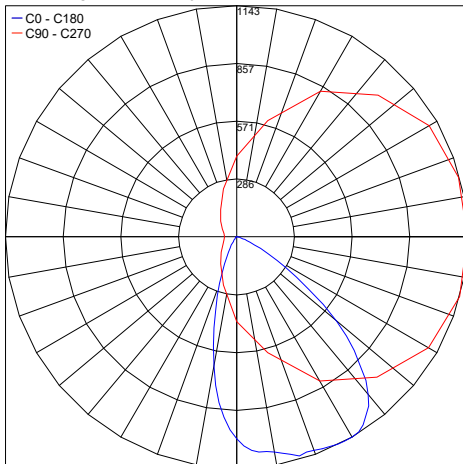

## PHOTOMETRIC DATA

Maximum Candela = 1142.6

PHOTOMETRIC FILENAME : VOLK 15W 2700K 19.7IN - PT6032605N.IES

Maximum Candela = 1165.0

PHOTOMETRIC FILENAME : VOLK 15W 3000K 19.7IN - PT6033605N.IES

Maximum Candela = 1288.2